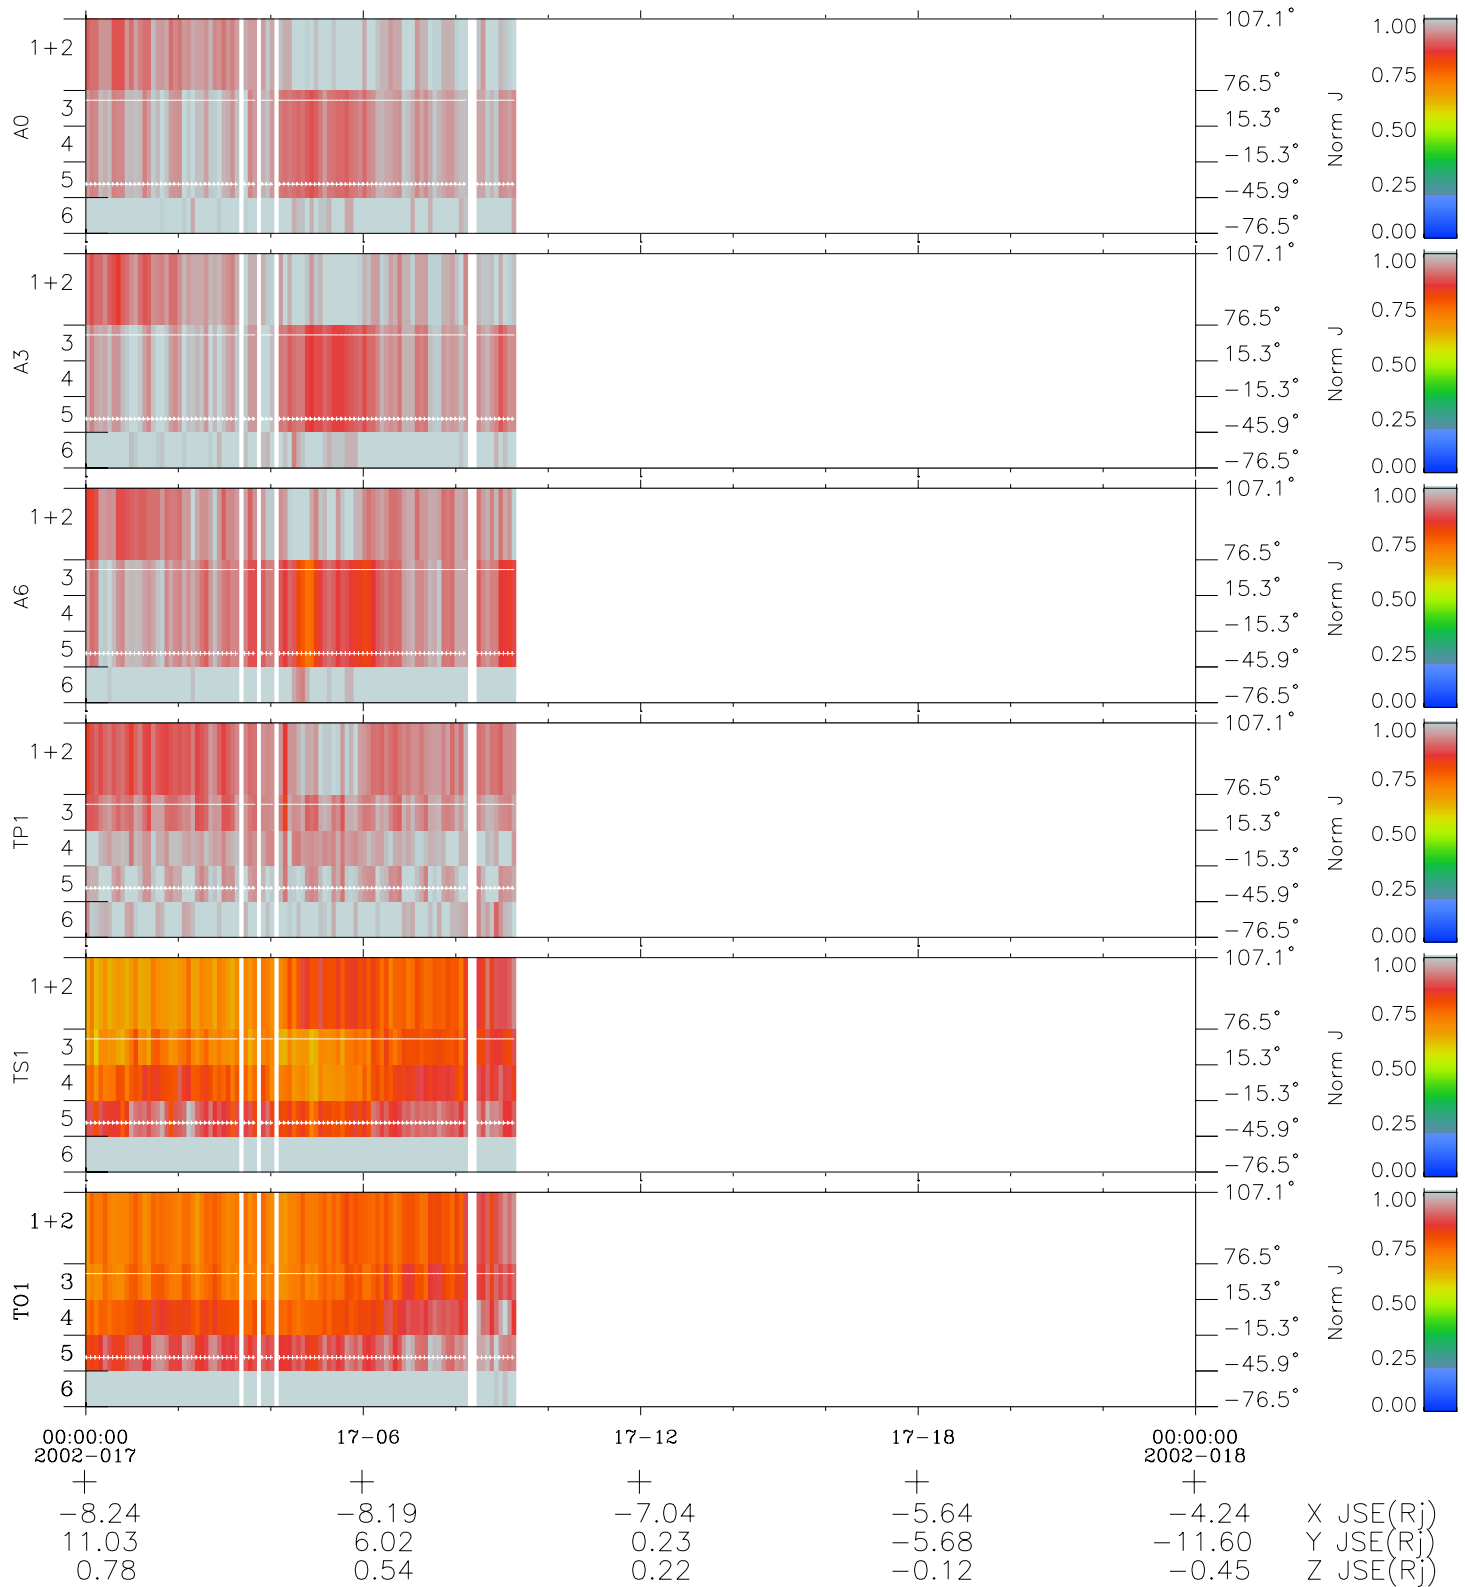

# Galileo EPD Real Elevation Anisotropies 02017

Software Version: RTELEV\_NORM V 1.20  
 Data Production: 23-00-02  
 Plot Production: Wed Jan 23 08:12:51 2002  
 Color File: wondr3  
 Geofactor File: 1.1

- ◇ = Jupiter look direction
- = Corotation look direction