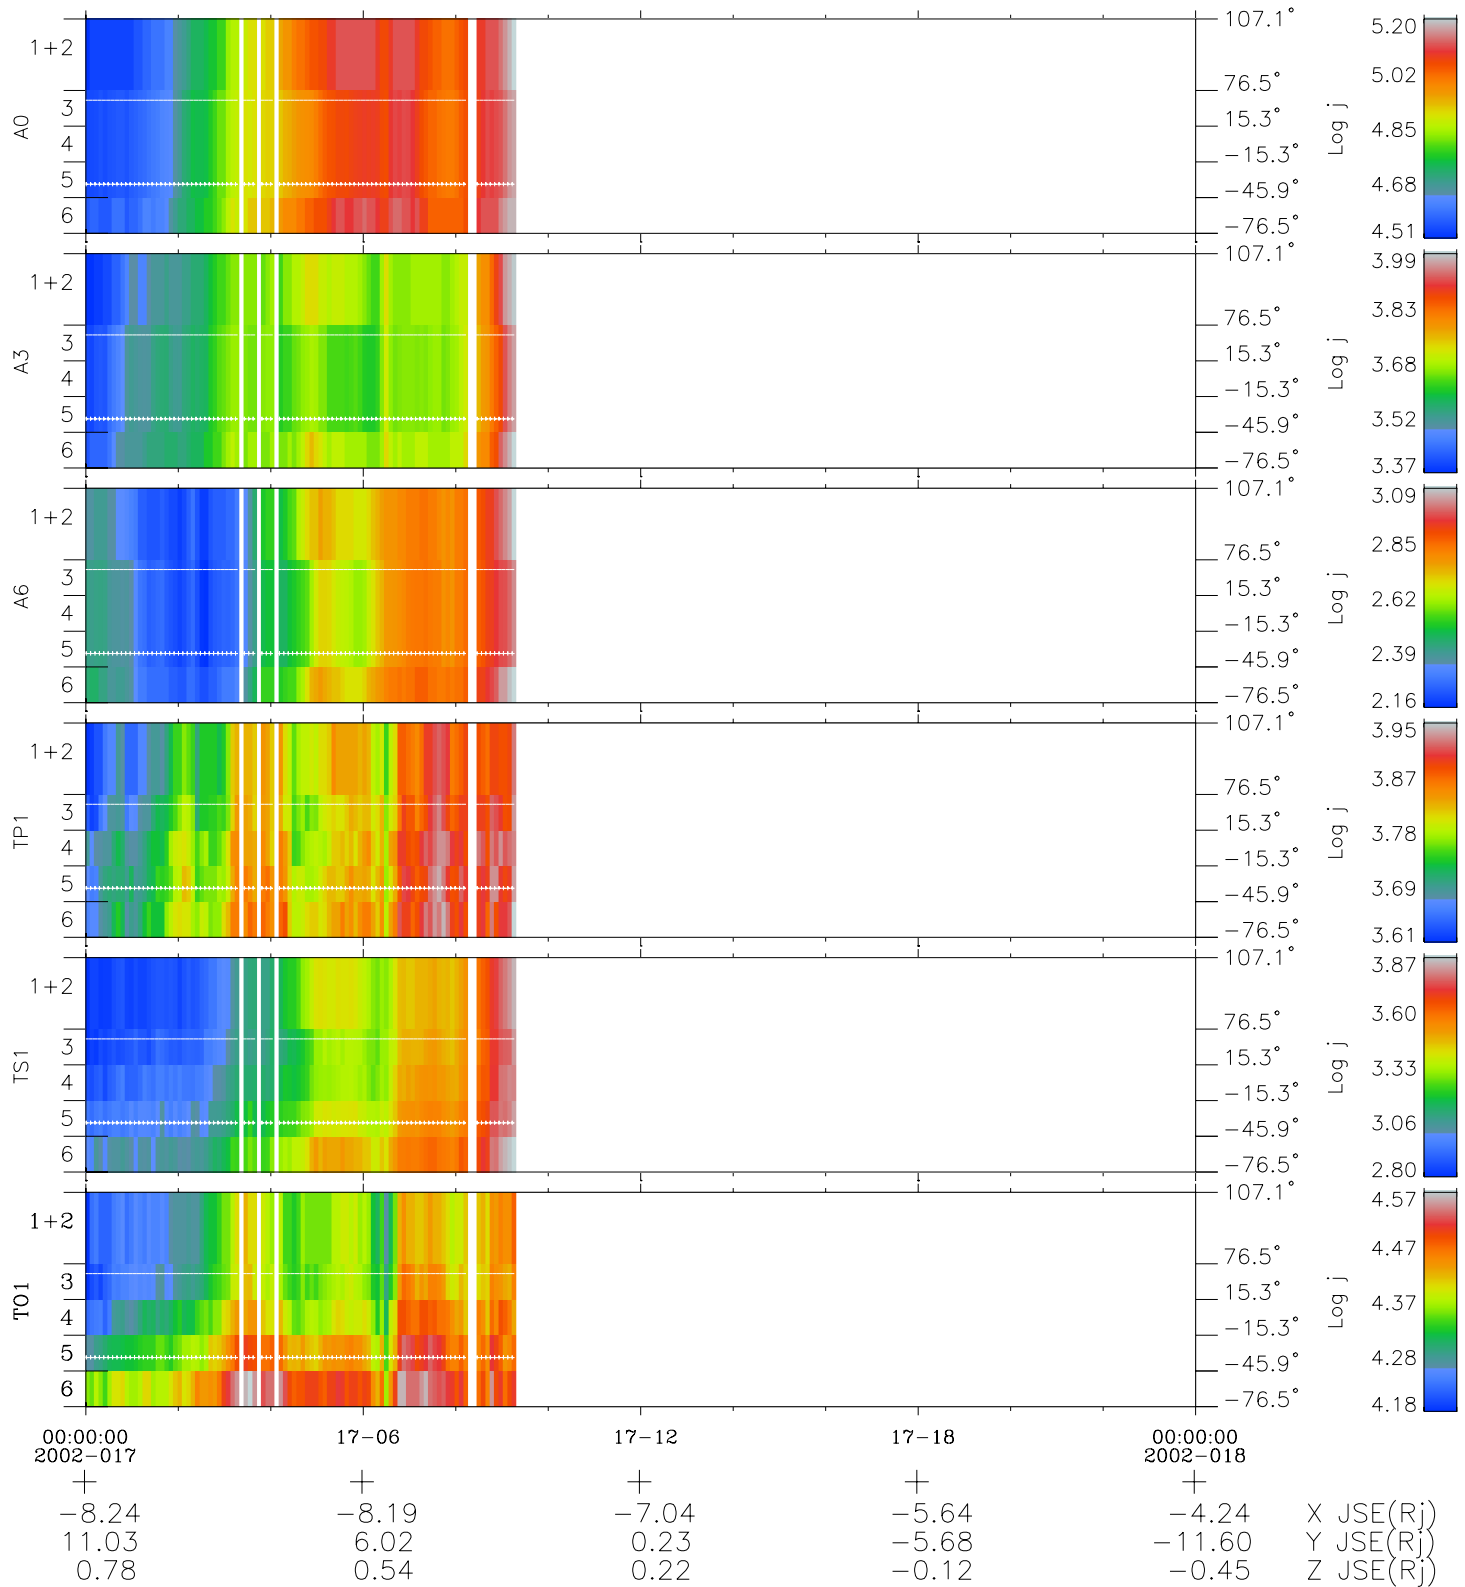

Galileo EPD Real Elevation Anisotropies 02017

Software Version: RTELEV_FLUX V 1.20
Data Production: 23-00-02
Plot Production: Wed Jan 23 08:12:42 2002
Color File: wondr3
Geofactor File: 1.1

- ◇ = Jupiter look direction
- = Corotation look direction