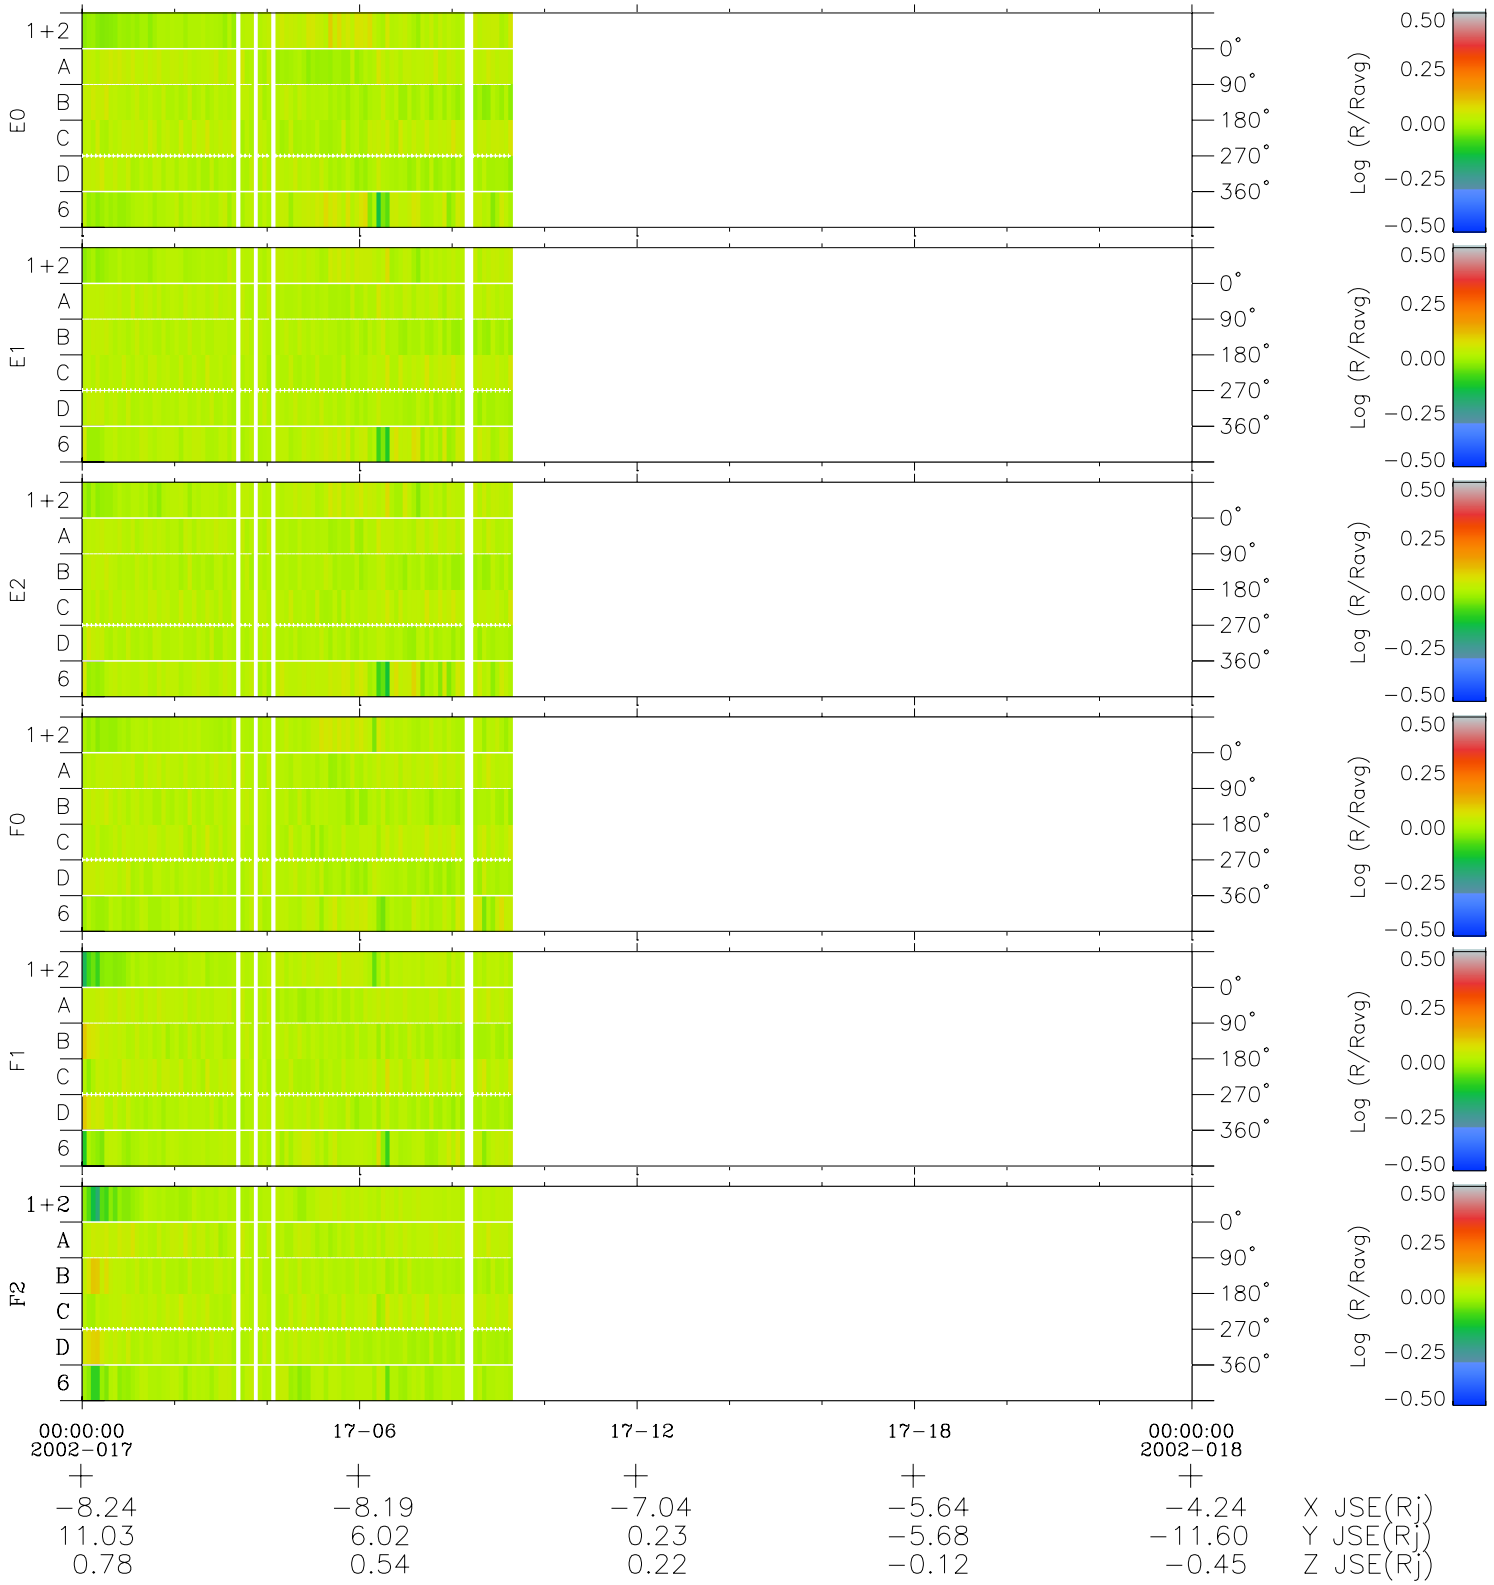

Galileo EPD Real Time Azimuth Anisotropies 02017

Software Version: RTAZIM_MEAN V 1.20
 Data Production: 23-00-02
 Plot Production: Wed Jan 23 08:13:06 2002
 Color File: wondr3
 Geofactor File: 1.1

◇ = Jupiter look direction
 □ = Corotation look direction