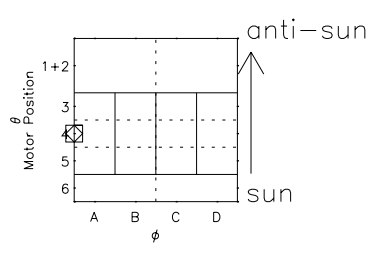

Galileo EPD Real Time Azimuth Anisotropies 02017

Software Version: RTAZIM_MEAN V 1.20
 Data Production: 23-00-02
 Plot Production: Wed Jan 23 08:13:06 2002
 Color File: wondr3
 Geofactor File: 1.1

◇ = Jupiter look direction
 □ = Corotation look direction