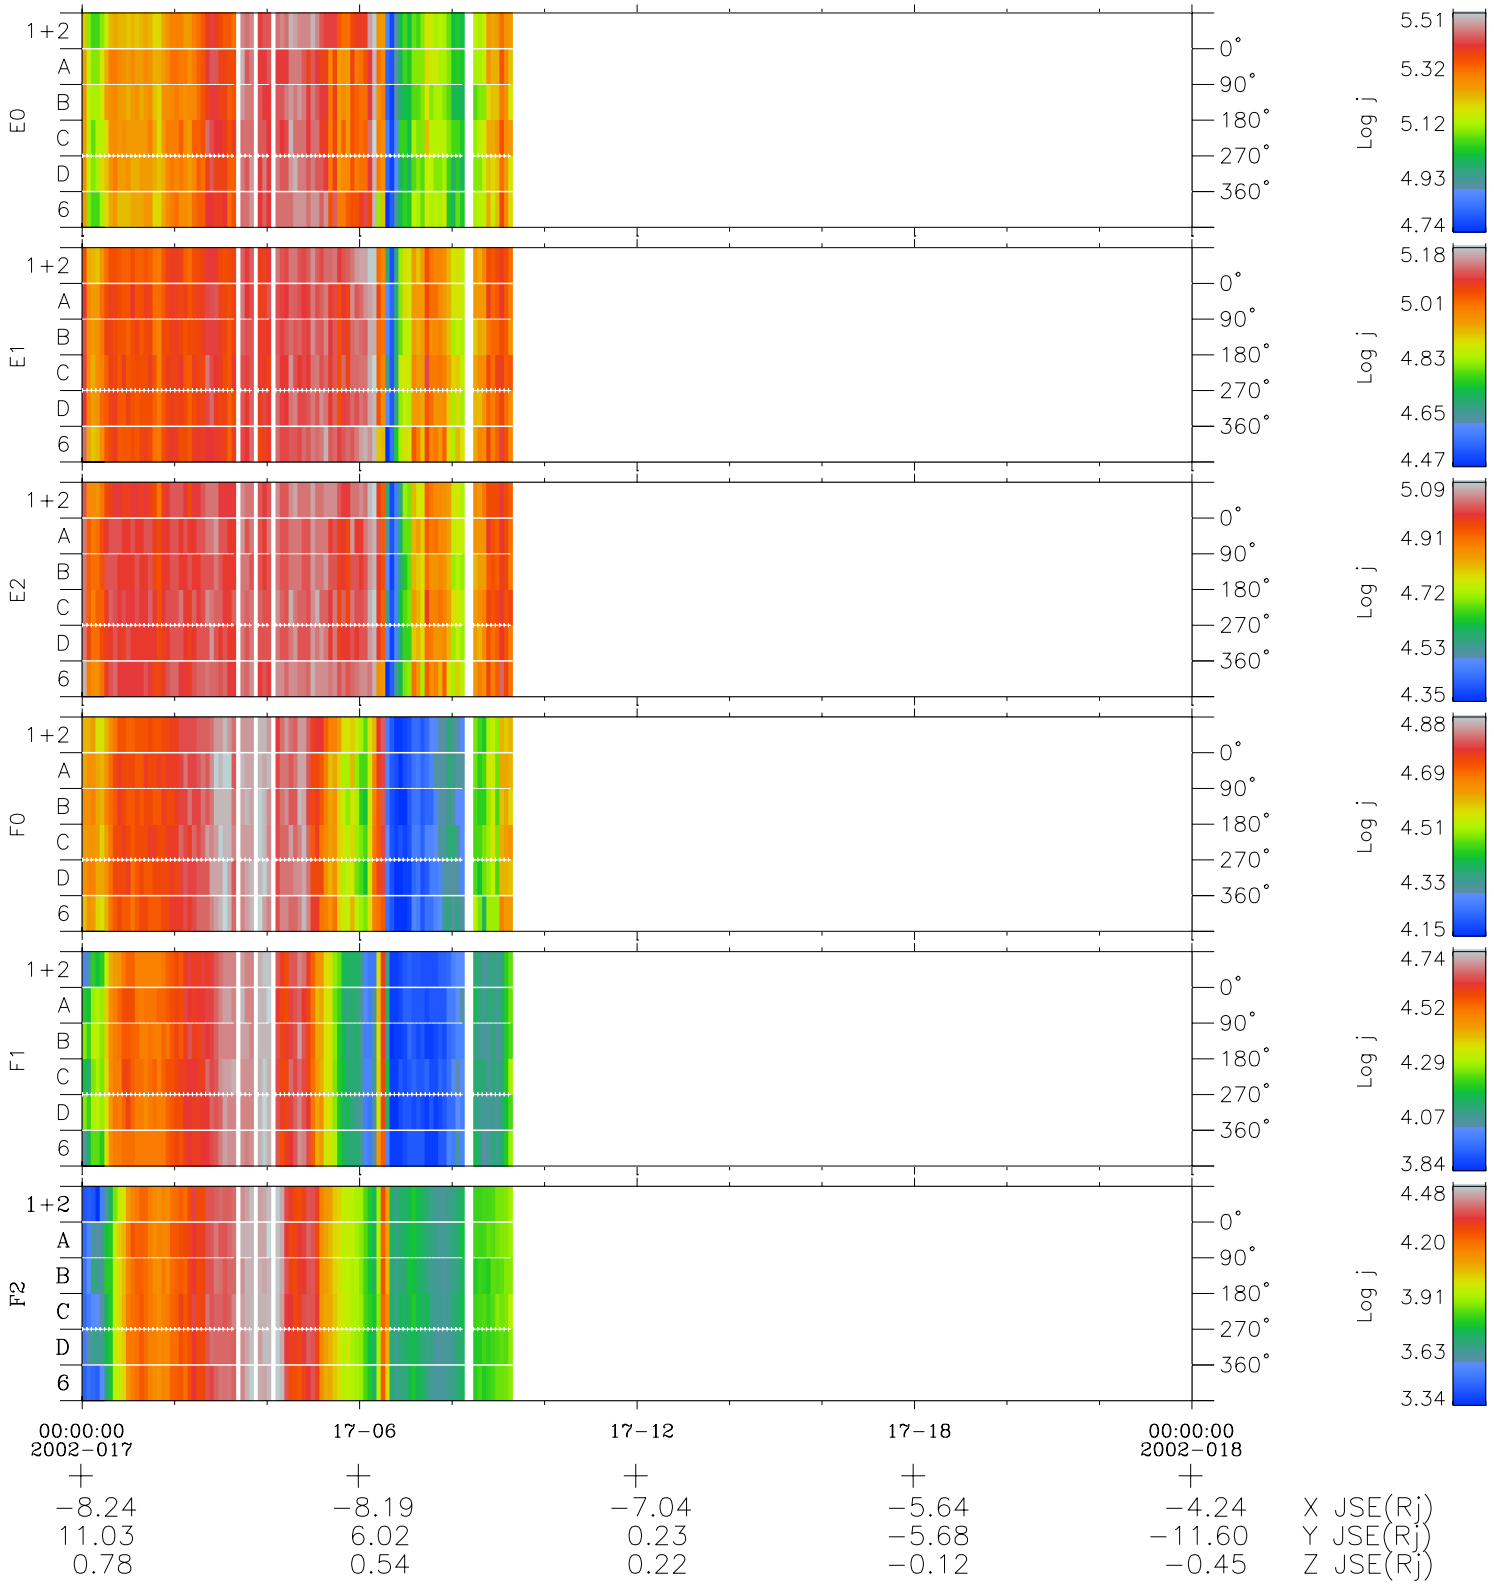

# Galileo EPD Real Time Azimuth Anisotropies 02017

Software Version: RTAZIM\_FLUX V 1.20  
 Data Production: 23-00-02  
 Plot Production: Wed Jan 23 08:13:15 2002  
 Color File: wondr3  
 Geofactor File: 1.1

◇ = Jupiter look direction  
 □ = Corotation look direction