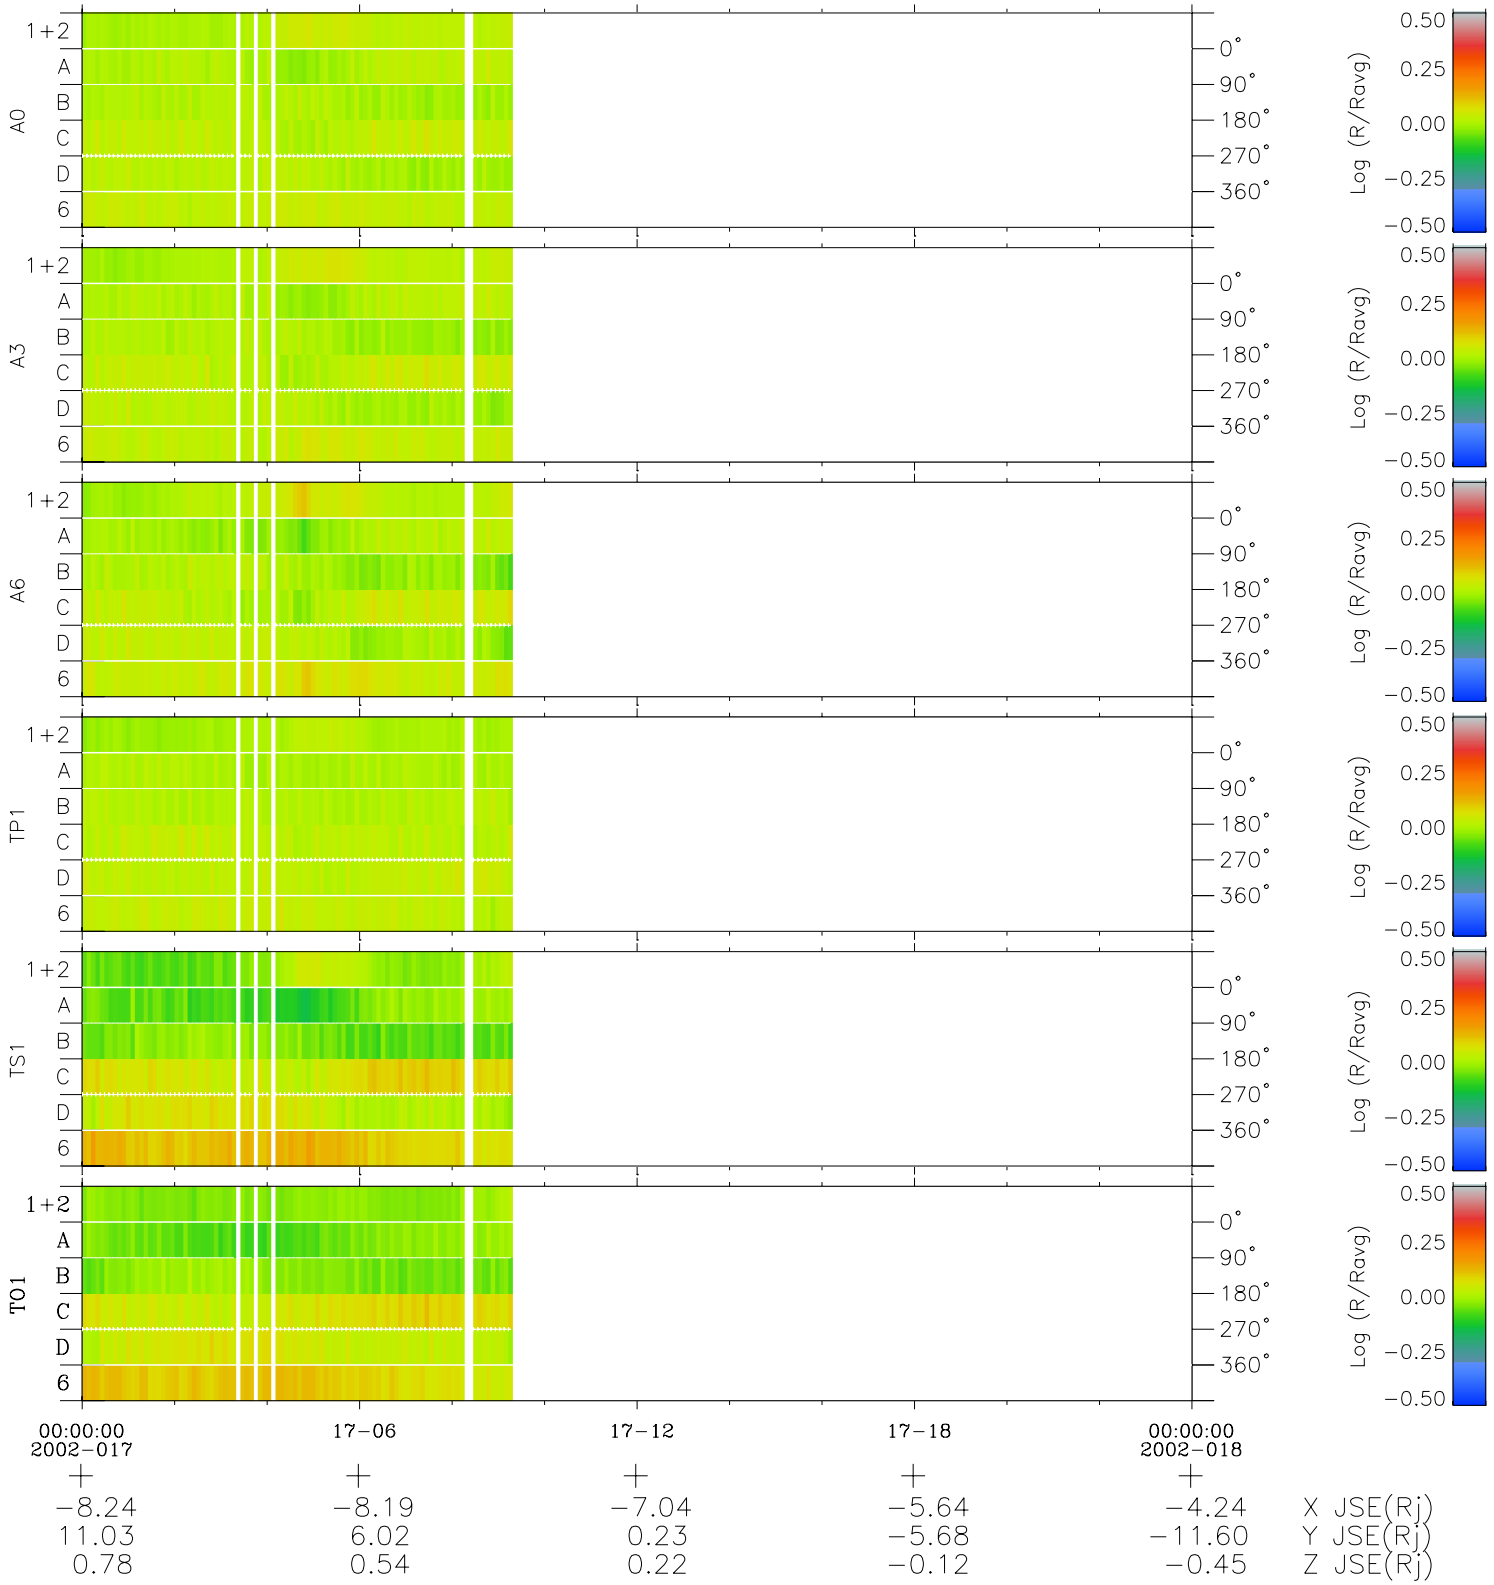

Galileo EPD Real Time Azimuth Anisotropies 02017

Software Version: RTAZIM_MEAN V 1.20
 Data Production: 23-00-02
 Plot Production: Wed Jan 23 08:13:02 2002
 Color File: wondr3
 Geofactor File: 1.1

◇ = Jupiter look direction
 □ = Corotation look direction