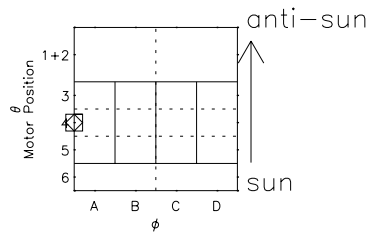

Galileo EPD Real Time Azimuth Anisotropies 02017

Software Version: RTAZIM_MEAN V 1.20
 Data Production: 23-00-02
 Plot Production: Wed Jan 23 08:13:02 2002
 Color File: wondr3
 Geofactor File: 1.1

◇ = Jupiter look direction
 □ = Corotation look direction