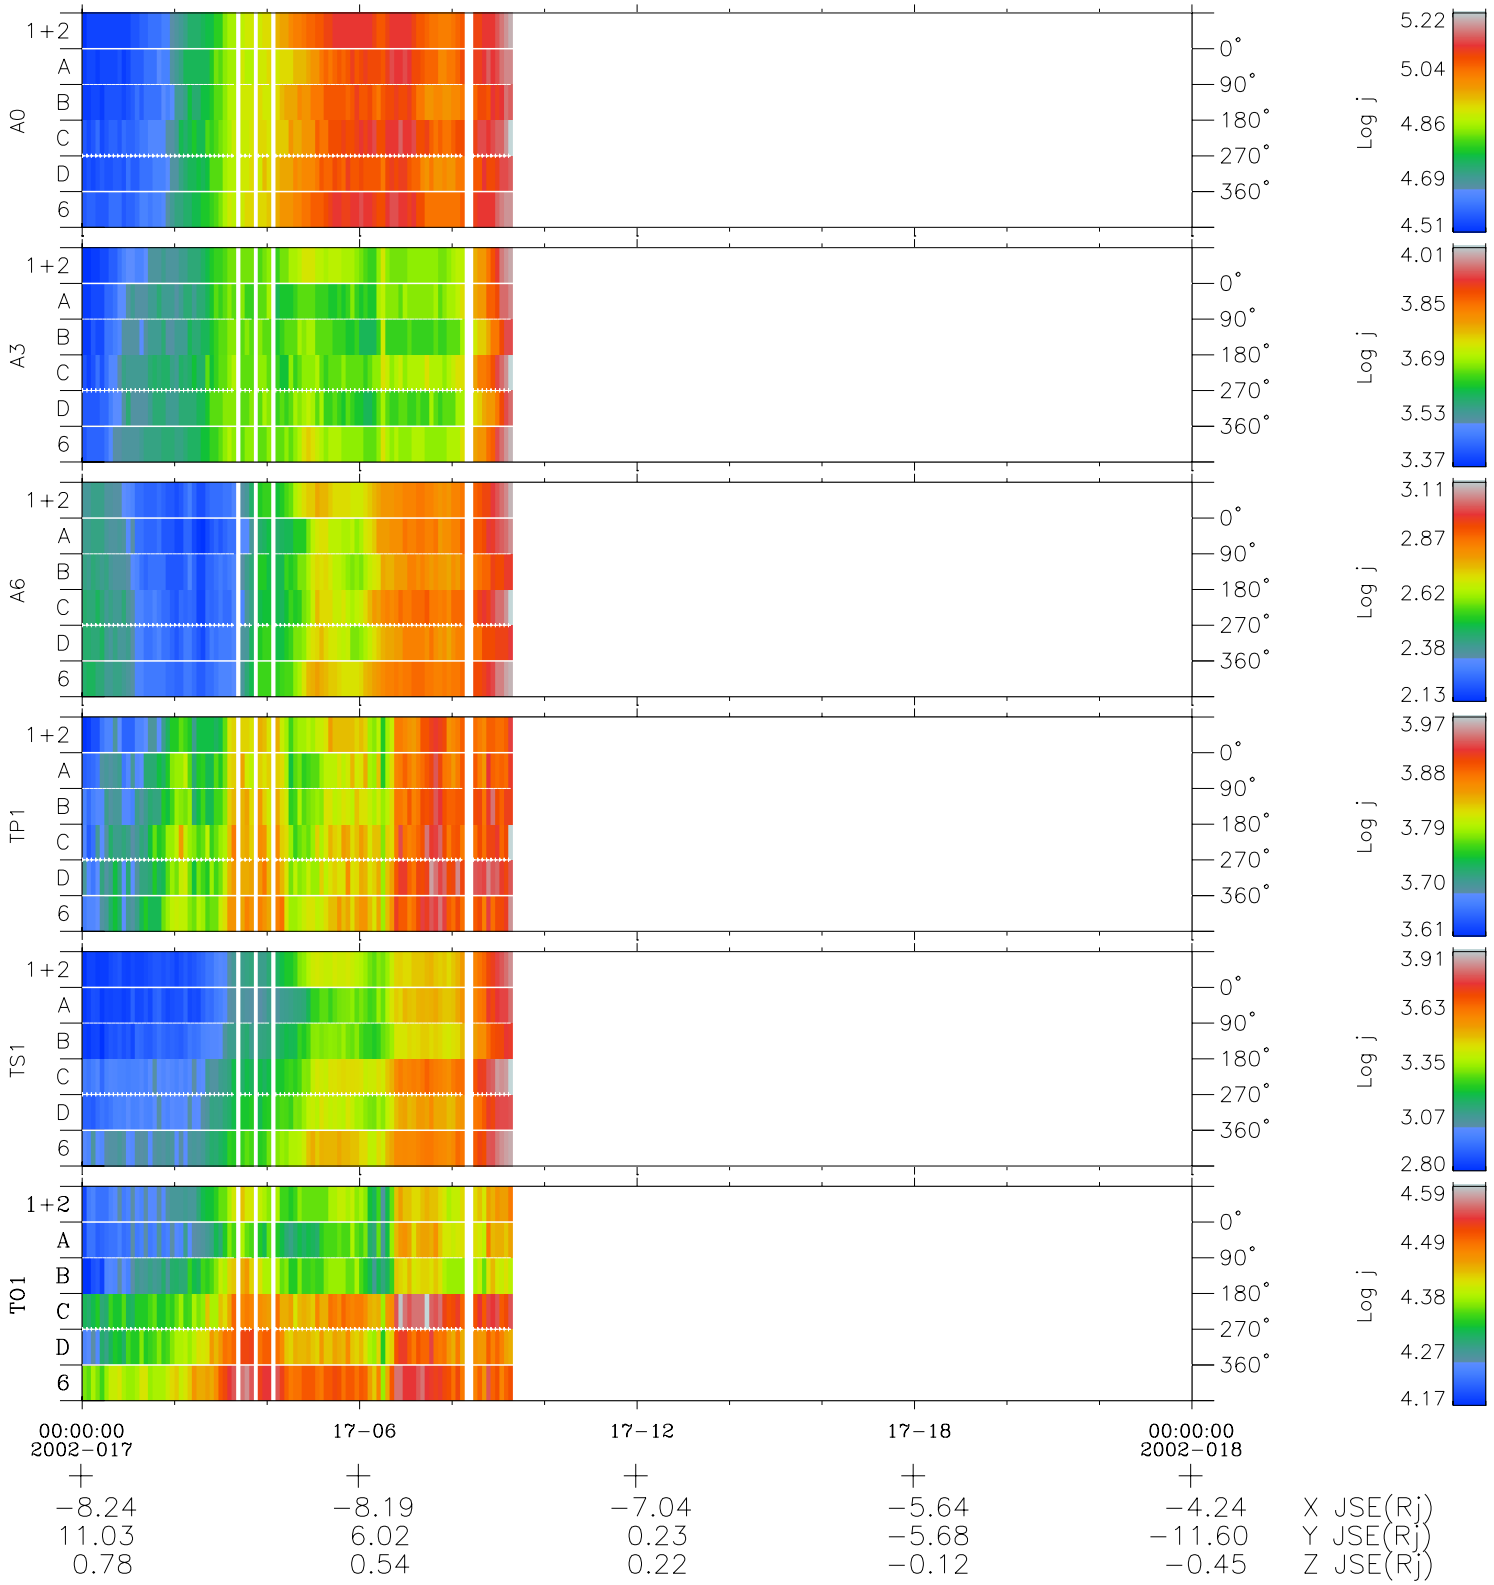

Galileo EPD Real Time Azimuth Anisotropies 02017

Software Version: RTAZIM_FLUX V 1.20
 Data Production: 23-00-02
 Plot Production: Wed Jan 23 08:13:11 2002
 Color File: wondr3
 Geofactor File: 1.1

◇ = Jupiter look direction
 □ = Corotation look direction