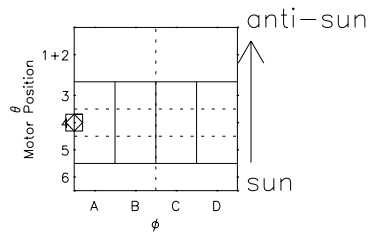

Galileo EPD Real Time Azimuth Anisotropies 02017

Software Version: RTAZIM_FLUX V 1.20
 Data Production: 23-00-02
 Plot Production: Wed Jan 23 08:13:11 2002
 Color File: wondr3
 Geofactor File: 1.1

◇ = Jupiter look direction
 □ = Corotation look direction