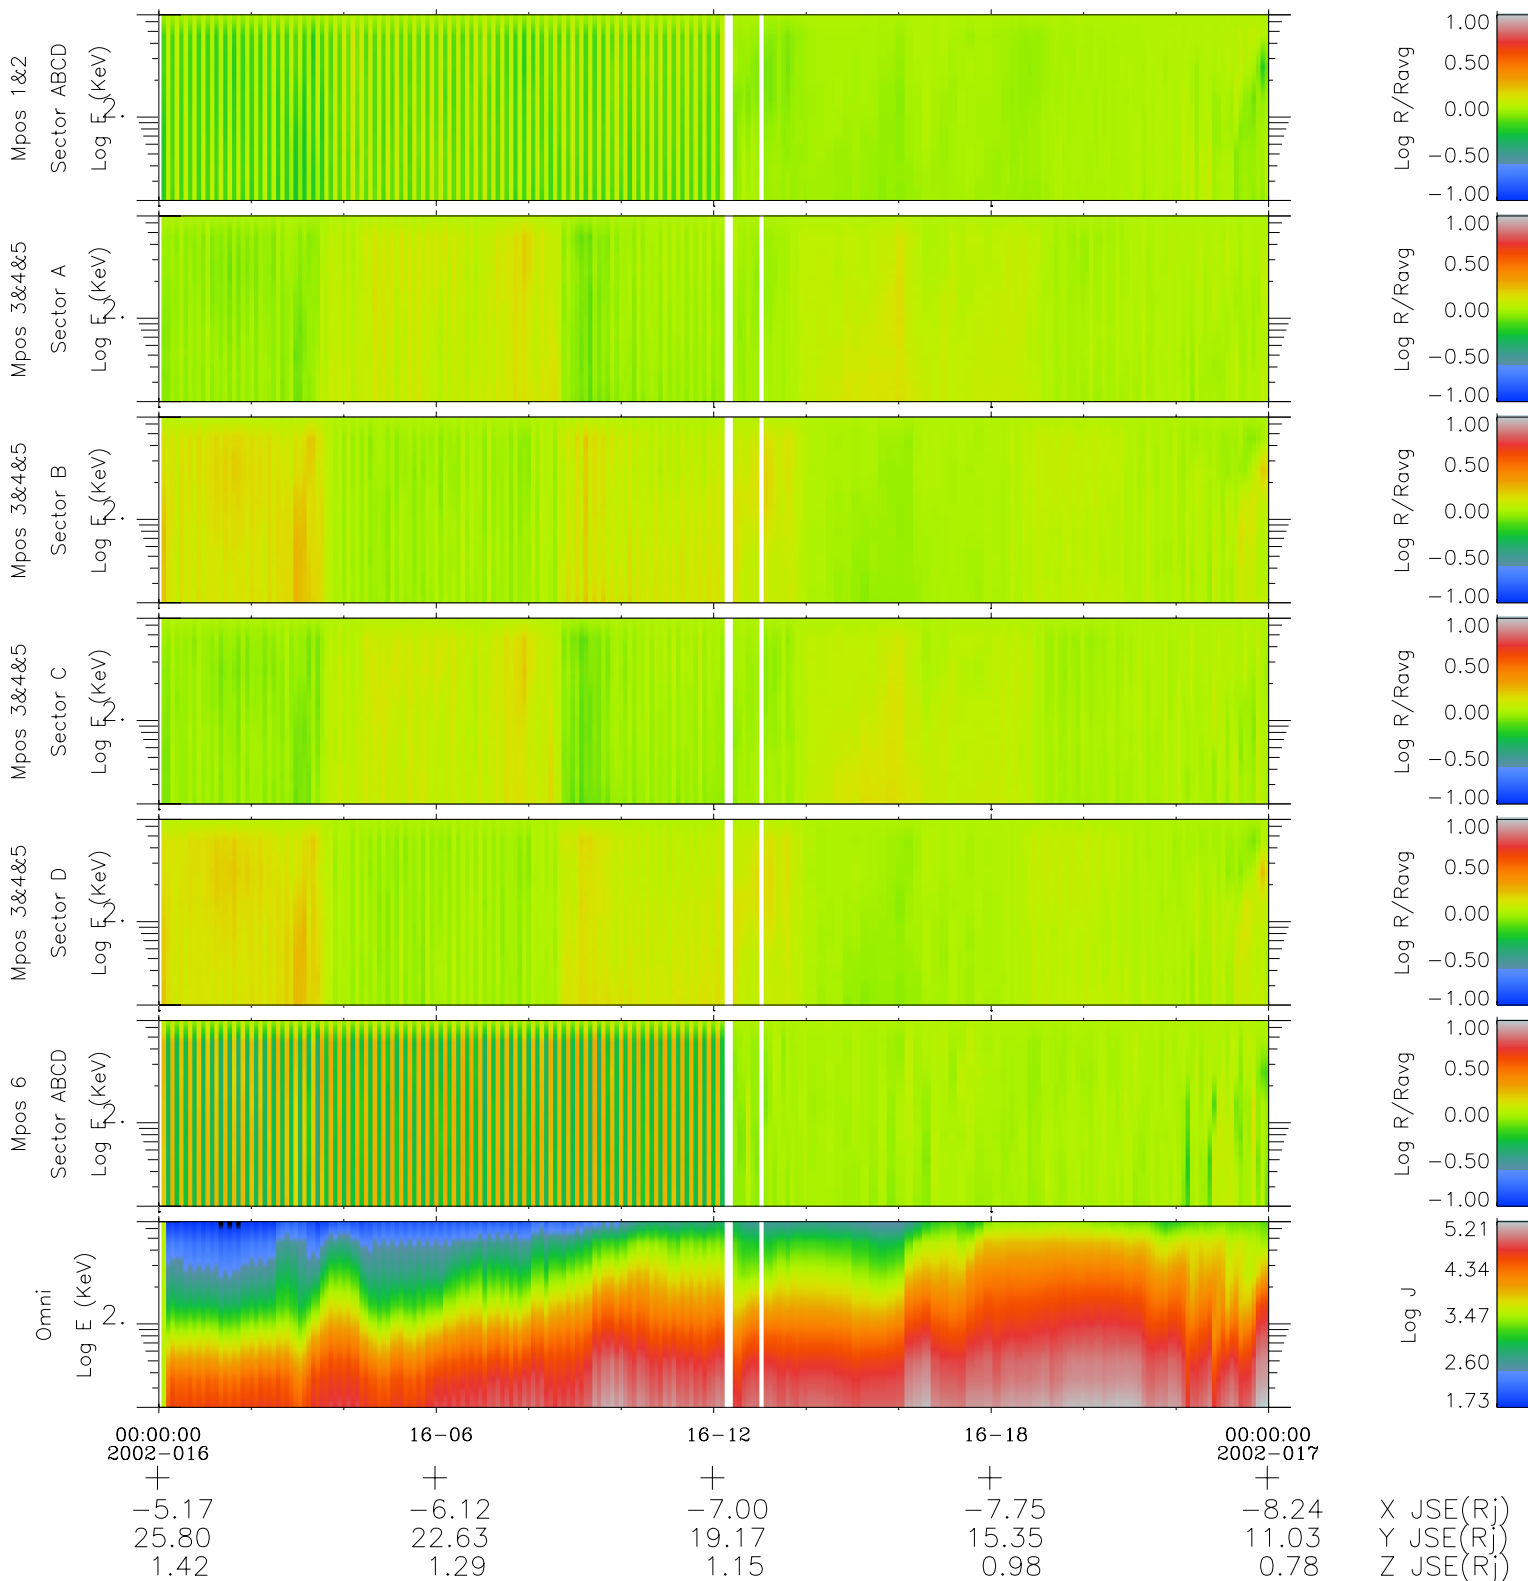

Galileo EPD Real Time R6 Electrons Spectra 02016

Software Version: RTSPEC_R6 V 1.20
 Data Production: 23-00-02
 Plot Production: Wed Jan 23 07:48:57 2002
 Color File: wondr3
 Geofactor File: 1.1

- ◇ = Jupiter look direction
- = Corotation look direction