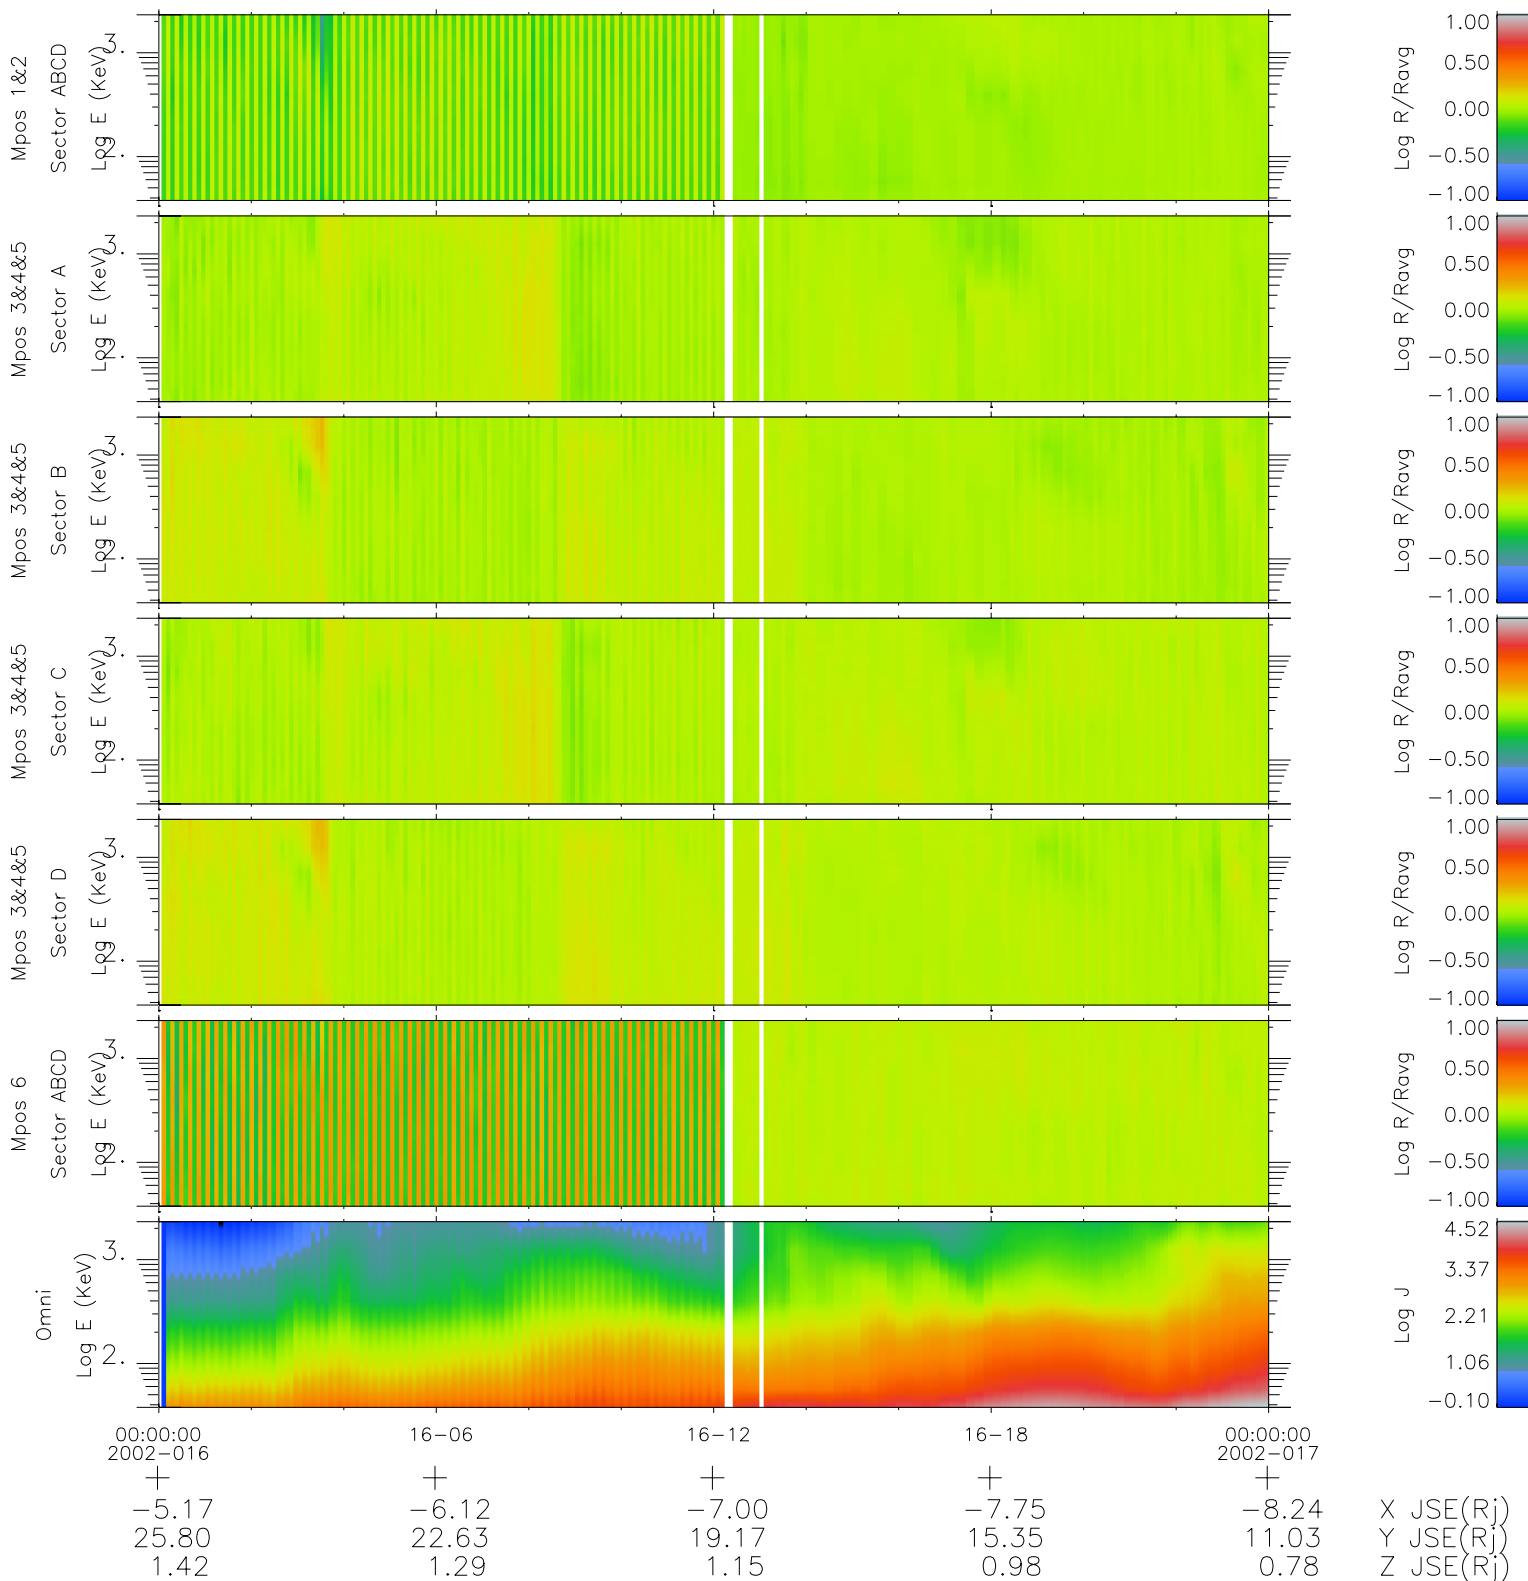

Galileo EPD Real Time R6 Ions Spectra 02016

Software Version: RTSPEC_R6 V 1.20
 Data Production: 23-00-02
 Plot Production: Wed Jan 23 07:48:48 2002
 Color File: wondr3
 Geofactor File: 1.1

- ◇ = Jupiter look direction
- = Corotation look direction