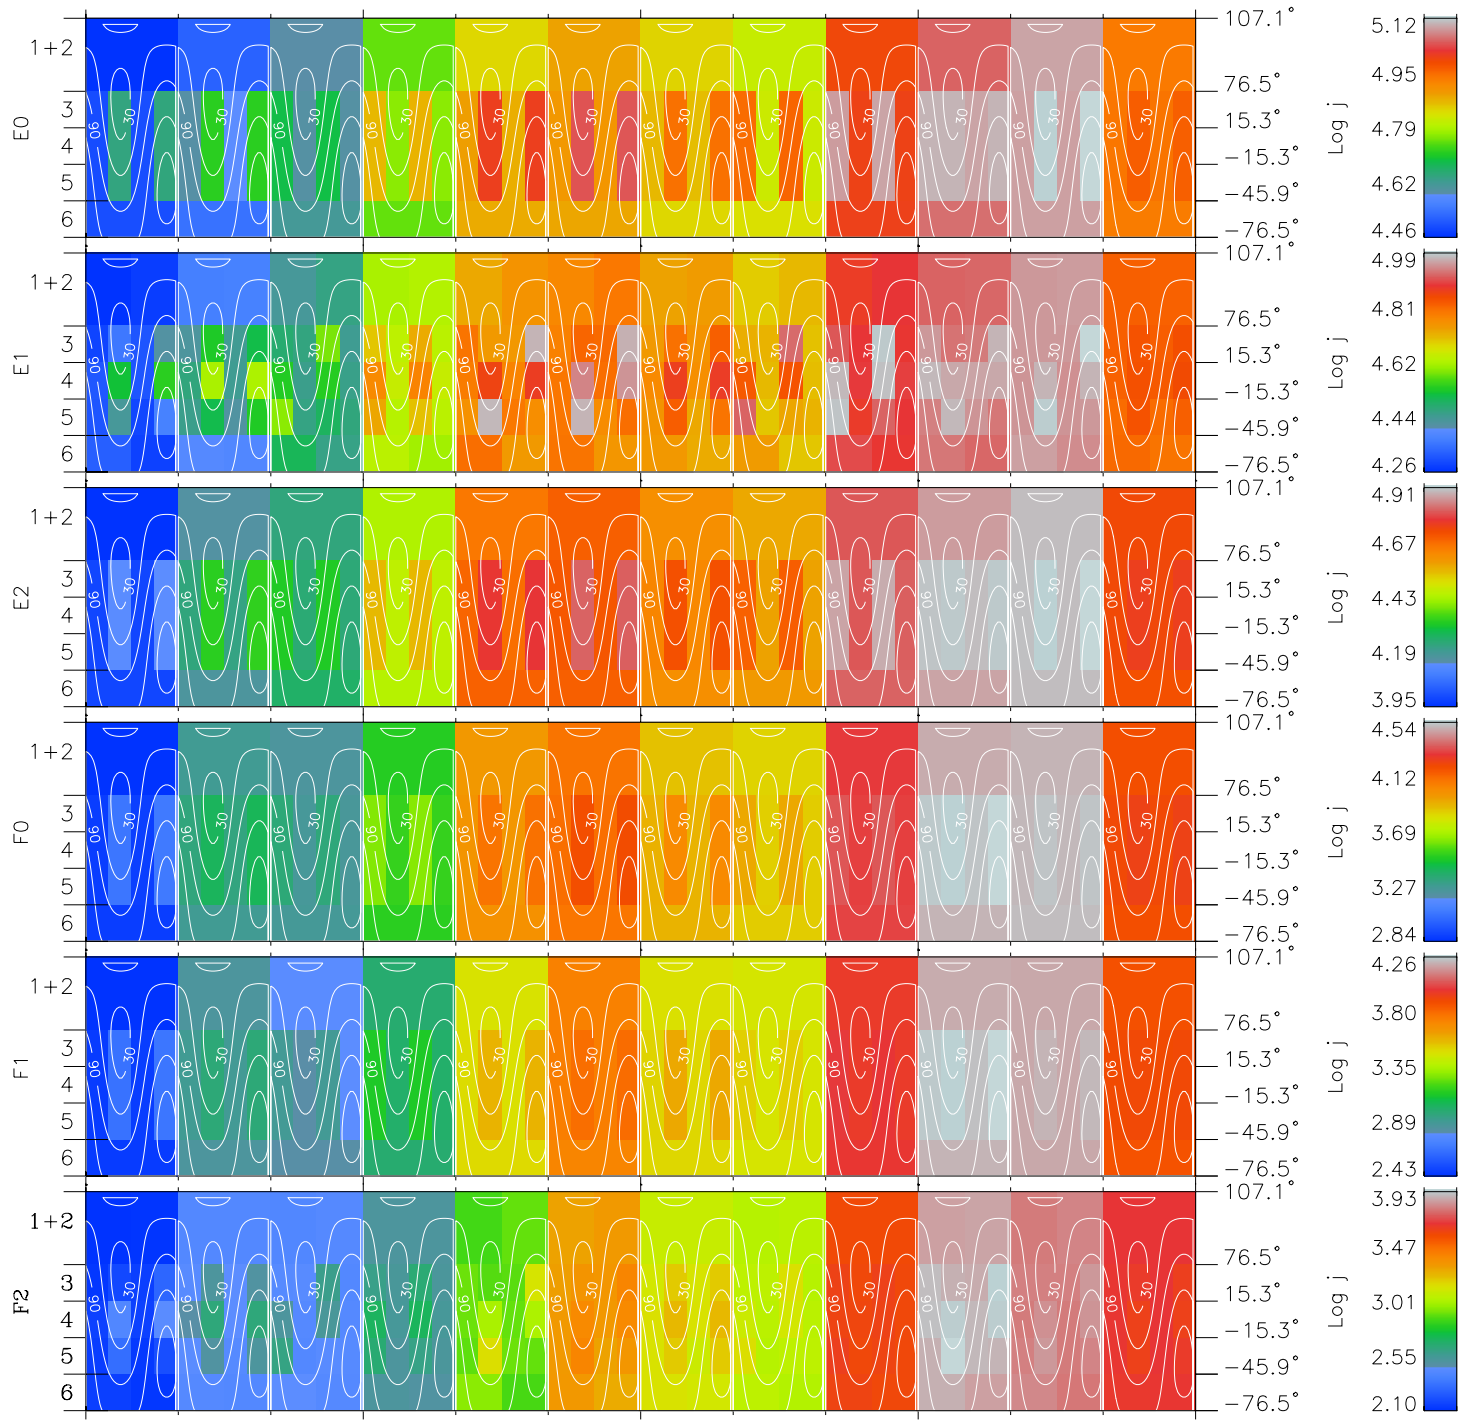

Galileo EPD Real Time All-Sky Anisotropies 02016

Software Version: RTSKY_FLUX V 1.20
 Data Production: 23-00-02
 Plot Production: Wed Jan 23 07:49:45 2002
 Color File: wondr3
 Geofactor File: 1.1

00:00:00 2002-016	16-06	16-12	16-18	00:00:00 2002-017	X JSE(R _j)
+	+	+	+	+	
-5.17	-6.12	-7.00	-7.75	-8.24	Y JSE(R _j)
25.80	22.63	19.17	15.35	11.03	Z JSE(R _j)
1.42	1.29	1.15	0.98	0.78	

- ◇ = Jupiter look direction
- = Corotation look direction