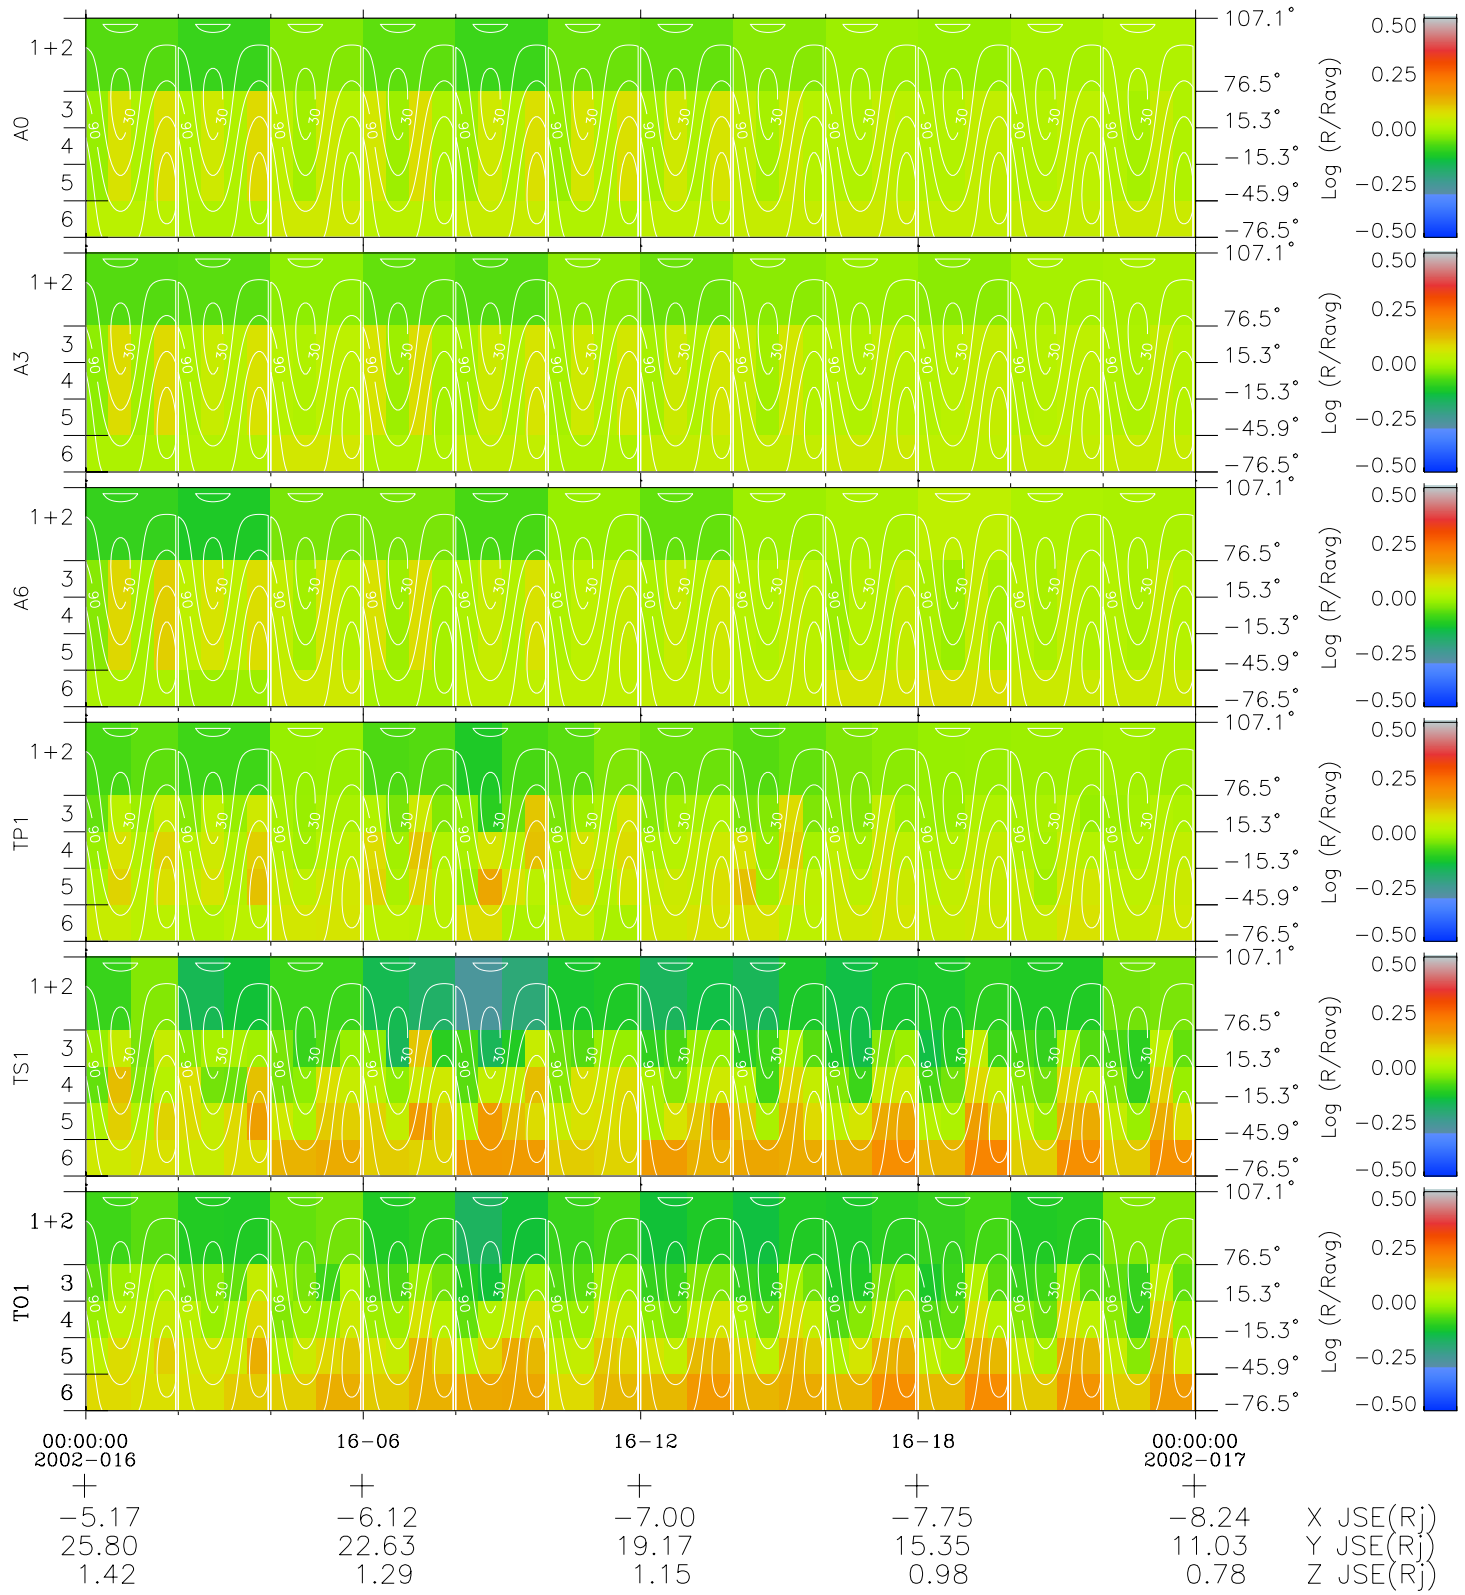

Galileo EPD Real Time All-Sky Anisotropies 02016

Software Version: RTSKY_MEAN V 1.20
 Data Production: 23-00-02
 Plot Production: Wed Jan 23 07:49:17 2002
 Color File: wondr3
 Geofactor File: 1.1

- ◇ = Jupiter look direction
- = Corotation look direction