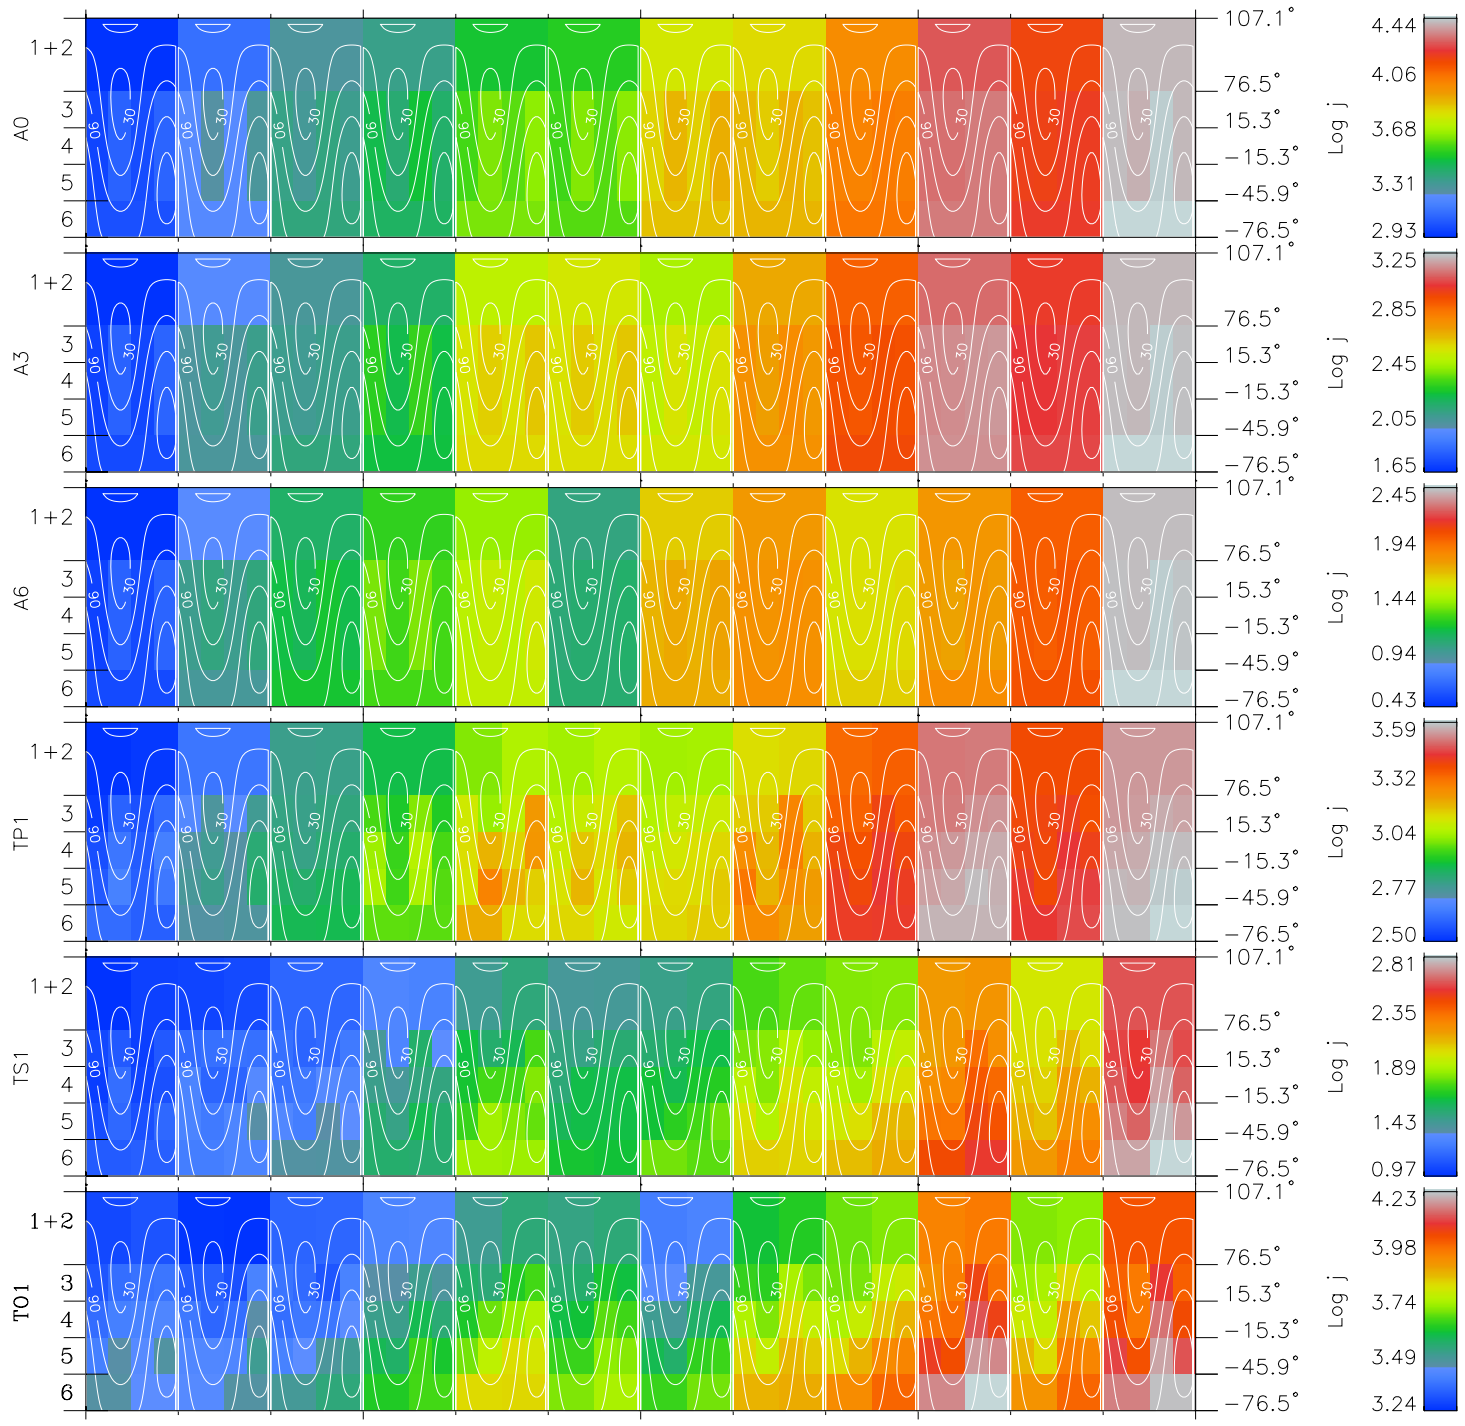

Galileo EPD Real Time All-Sky Anisotropies 02016

Software Version: RTSKY_FLUX V 1.20
 Data Production: 23-00-02
 Plot Production: Wed Jan 23 07:49:36 2002
 Color File: wondr3
 Geofactor File: 1.1

00:00:00 2002-016	16-06	16-12	16-18	00:00:00 2002-017	
+	+	+	+	+	
-5.17	-6.12	-7.00	-7.75	-8.24	X JSE(R _j)
25.80	22.63	19.17	15.35	11.03	Y JSE(R _j)
1.42	1.29	1.15	0.98	0.78	Z JSE(R _j)

- ◇ = Jupiter look direction
- = Corotation look direction