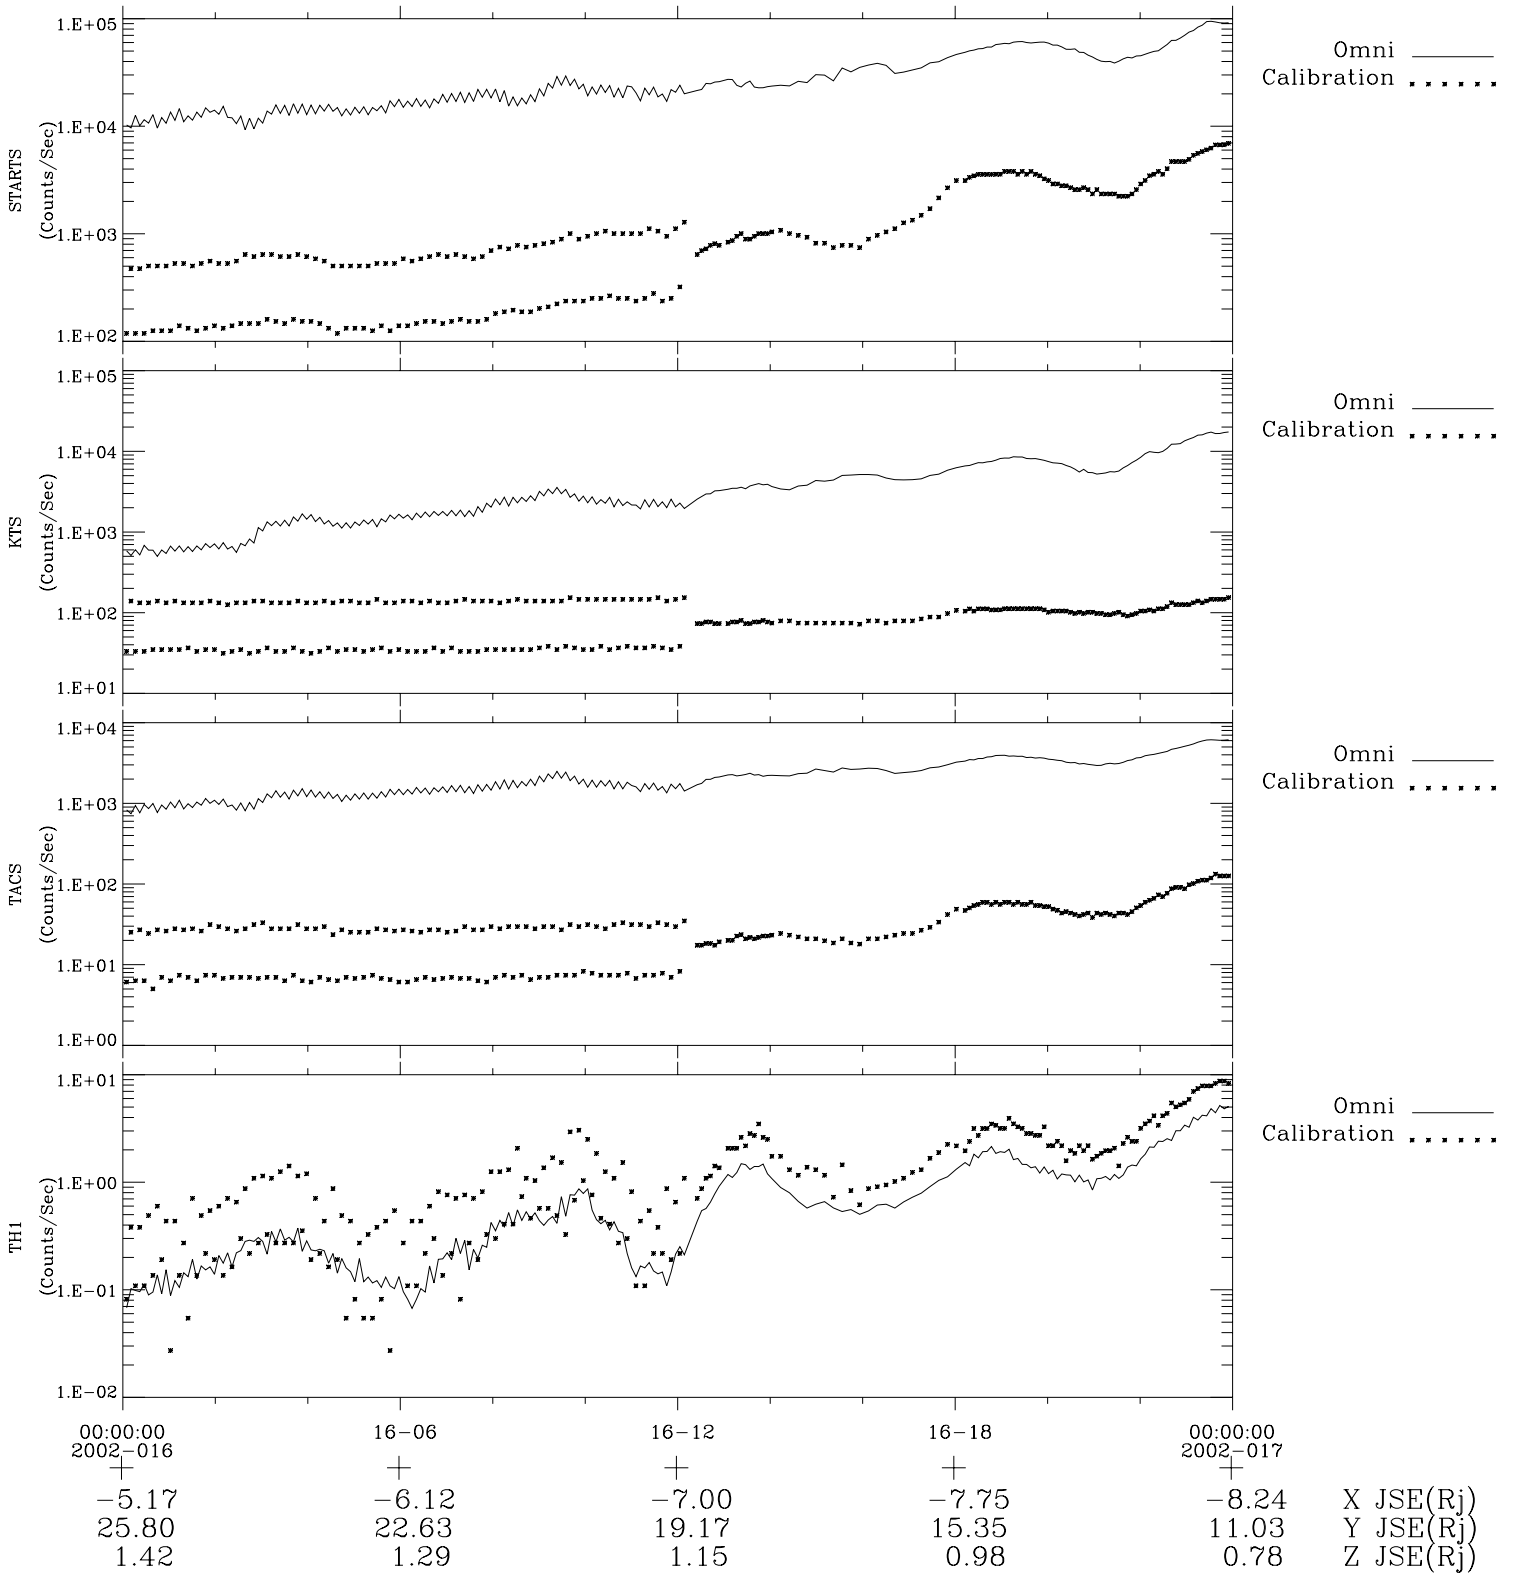

# Galileo EPD Real-Time Omni 02016

Software Version: RTLINE\_OMNI V 1.20  
Data Production: 23-00-02  
Plot Production: Wed Jan 23 07:51:52 2002

- ◇ = Jupiter look direction
- = Corotation look direction