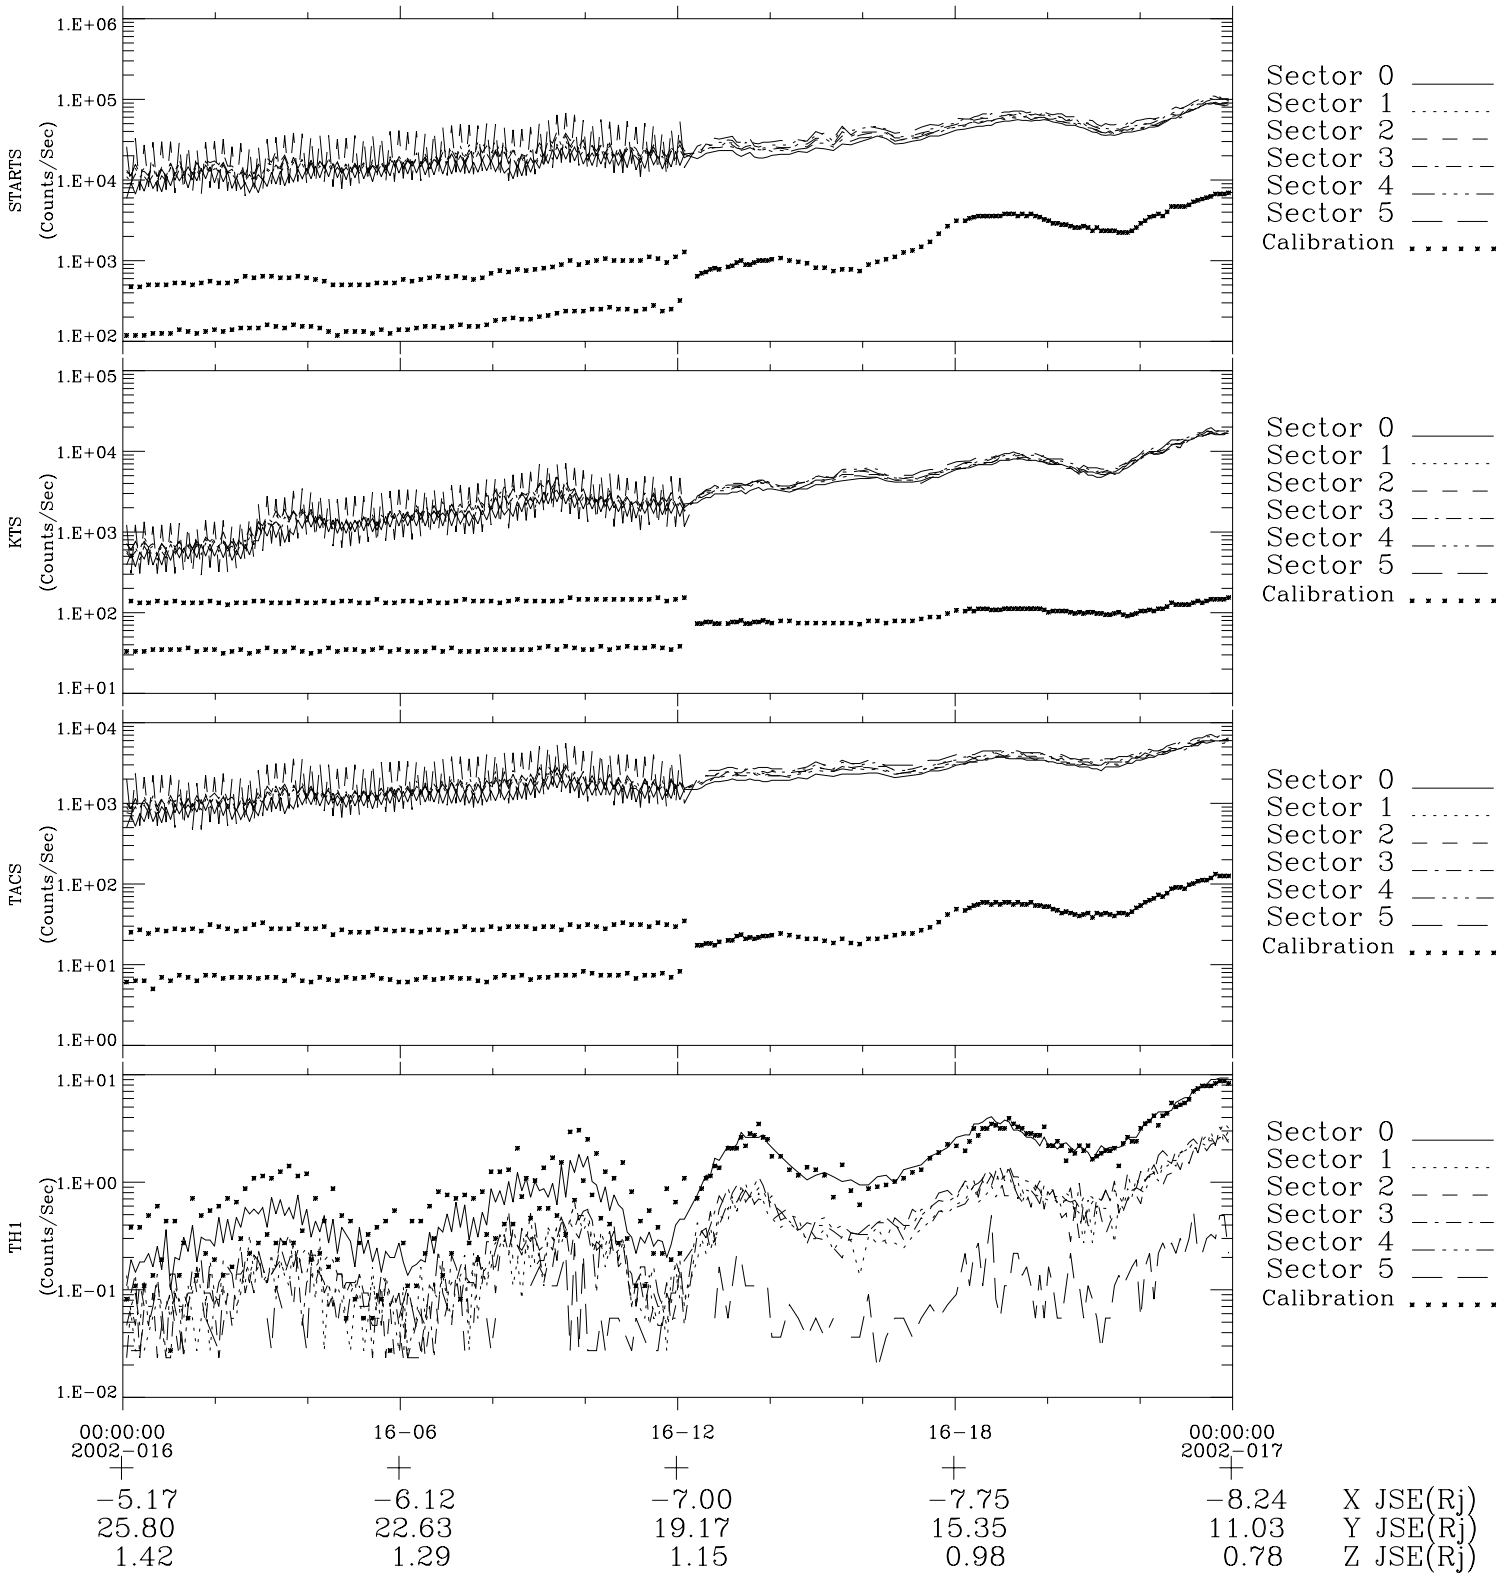

Galileo EPD Real-Time Six-Sector 02016

Software Version: RTLINE_R6 V 1.20
Data Production: 23-00-02
Plot Production: Wed Jan 23 07:52:02 2002

◇ = Jupiter look direction
□ = Corotation look direction