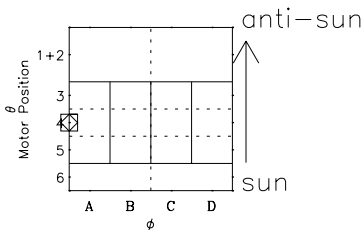

Galileo EPD Real-Time Six-Sector 02016

Software Version: RTLINE_R6 V 1.20
Data Production: 23-00-02
Plot Production: Wed Jan 23 07:52:02 2002

◇ = Jupiter look direction
□ = Corotation look direction