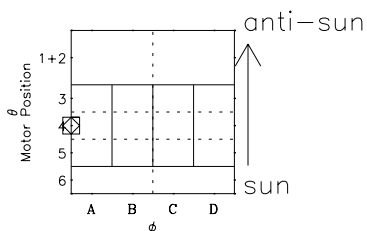

Galileo EPD Real-Time Six-Sector 02016

Software Version: RTLINE_R6 V 1.20
Data Production: 23-00-02
Plot Production: Wed Jan 23 07:52:01 2002

◇ = Jupiter look direction
□ = Corotation look direction