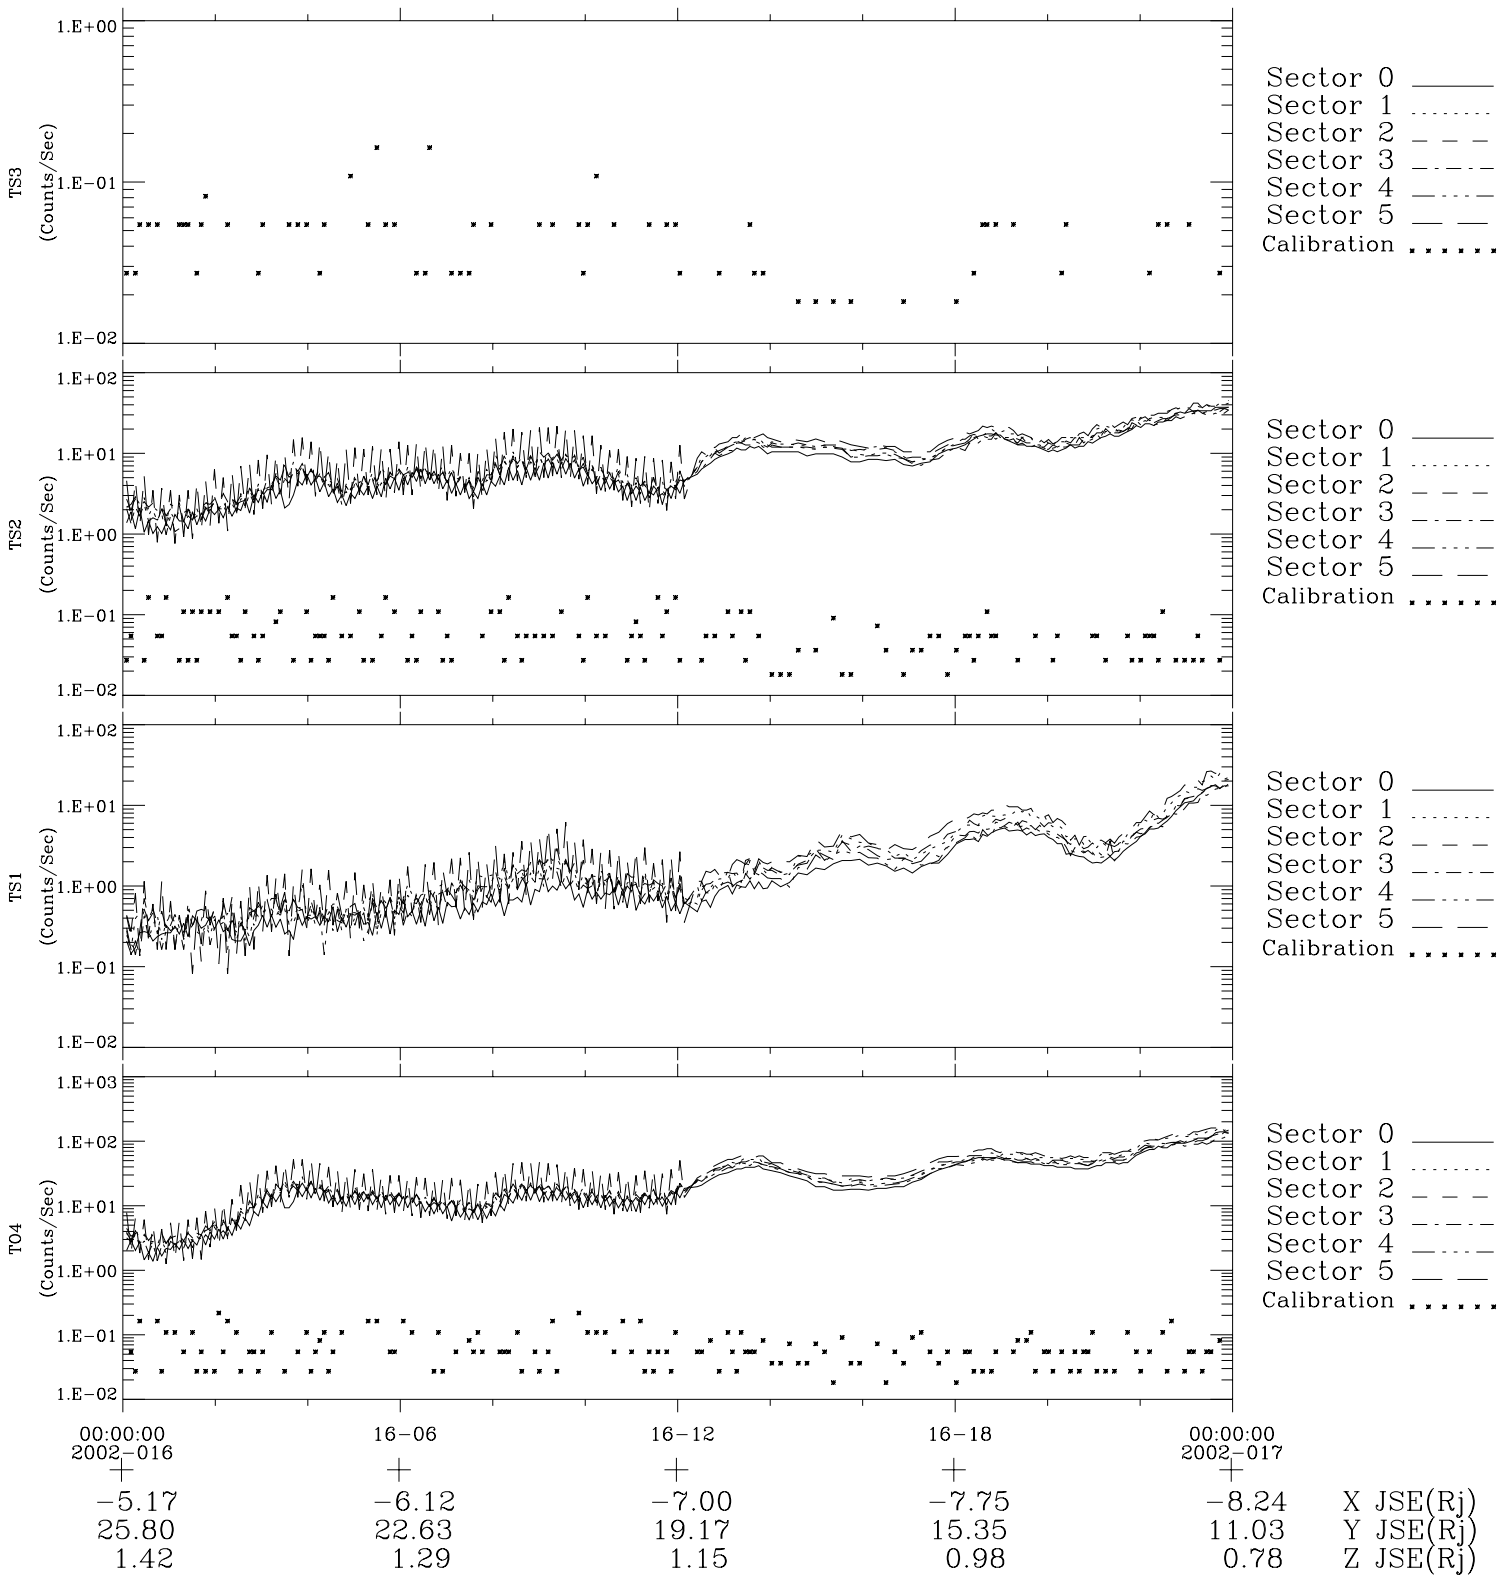

Galileo EPD Real-Time Six-Sector 02016

Software Version: RTLINE_R6 V 1.20
Data Production: 23-00-02
Plot Production: Wed Jan 23 07:52:01 2002

◇ = Jupiter look direction
□ = Corotation look direction