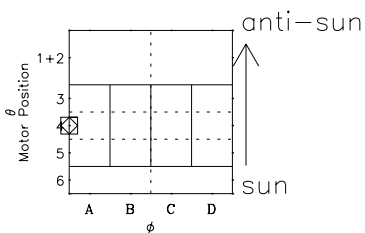

Galileo EPD Real-Time Six-Sector 02016

Software Version: RTLINE_R6 V 1.20
Data Production: 23-00-02
Plot Production: Wed Jan 23 07:52:00 2002

◇ = Jupiter look direction
□ = Corotation look direction