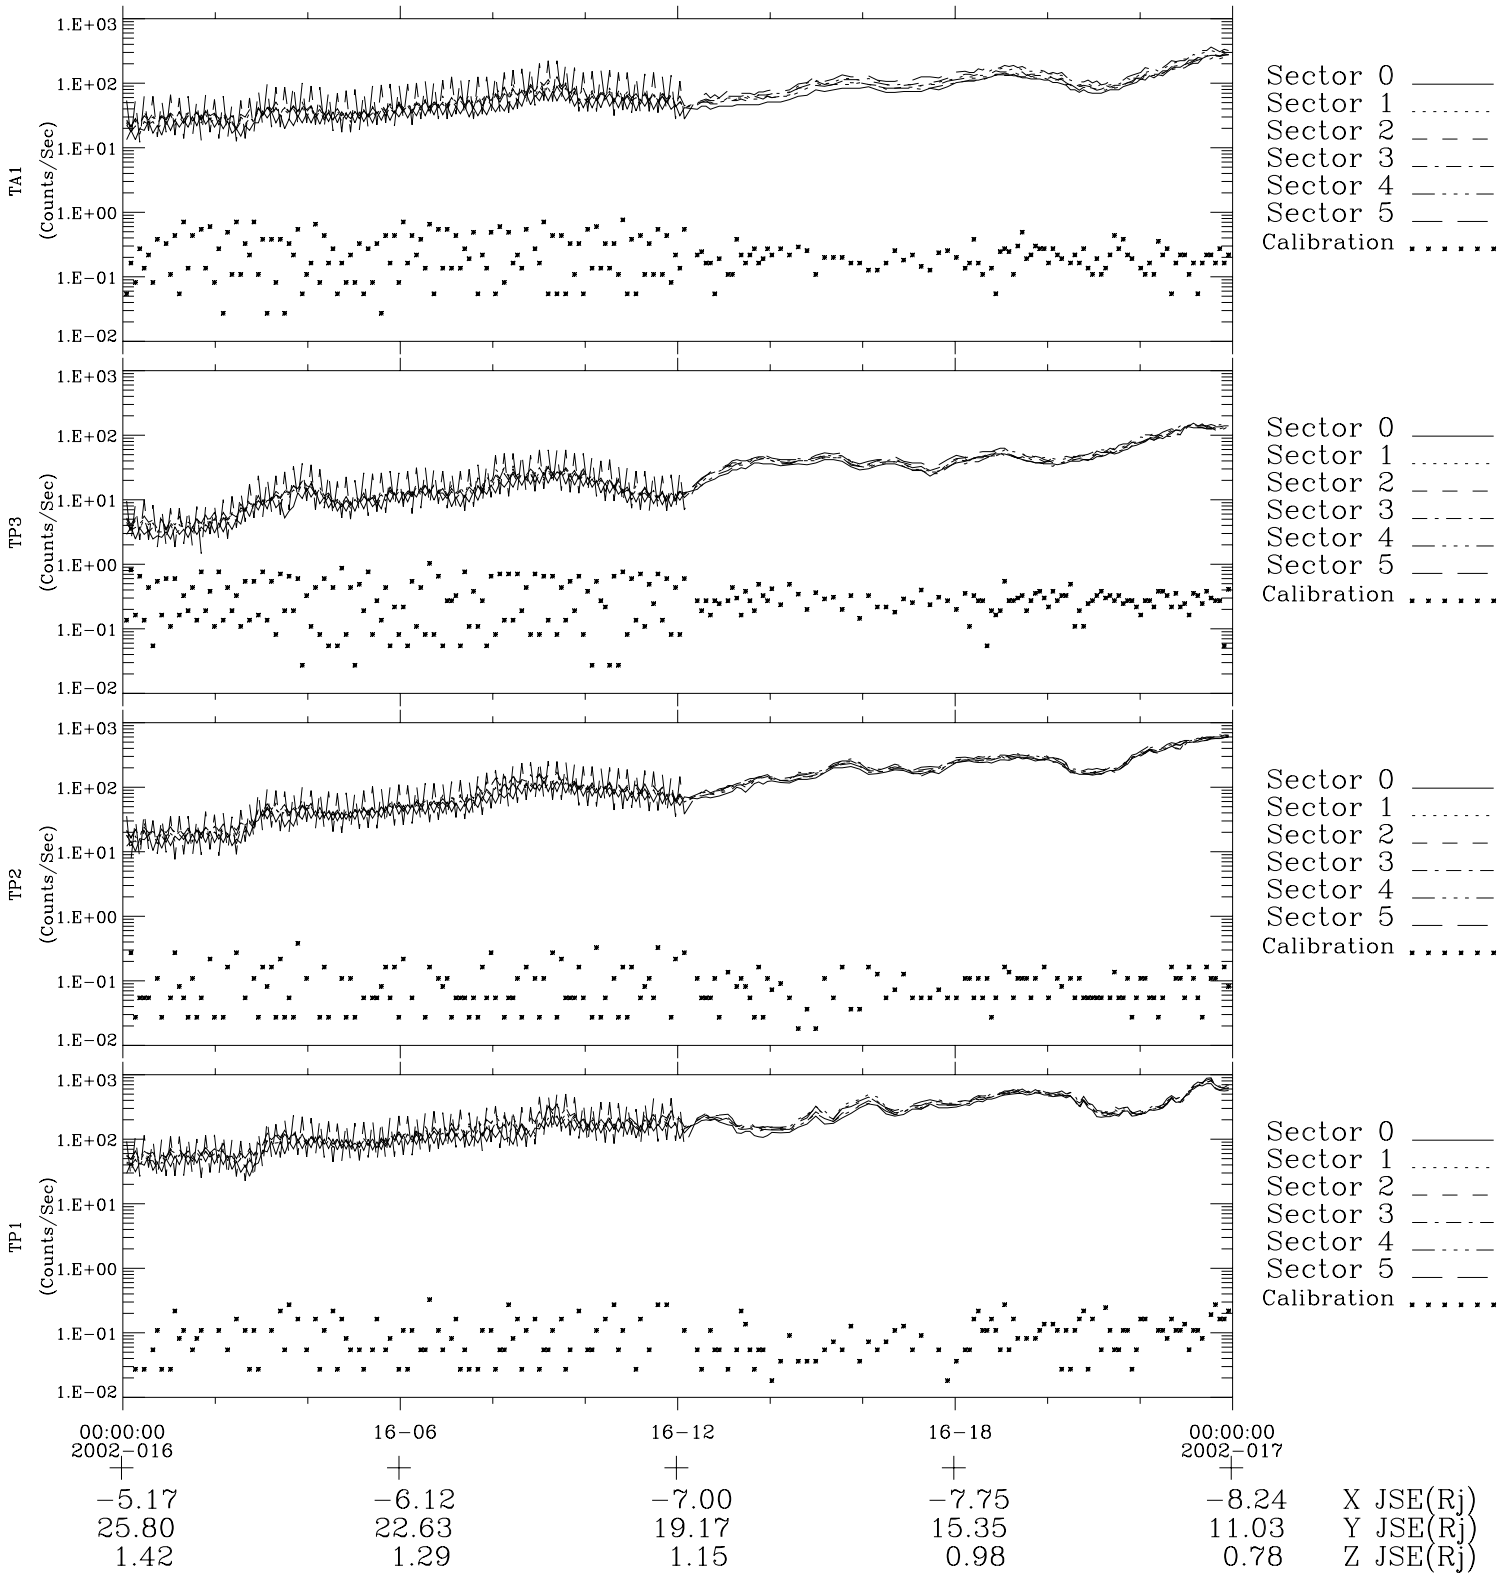

Galileo EPD Real-Time Six-Sector 02016

Software Version: RTLINE_R6 V 1.20
Data Production: 23-00-02
Plot Production: Wed Jan 23 07:52:00 2002

◇ = Jupiter look direction
□ = Corotation look direction