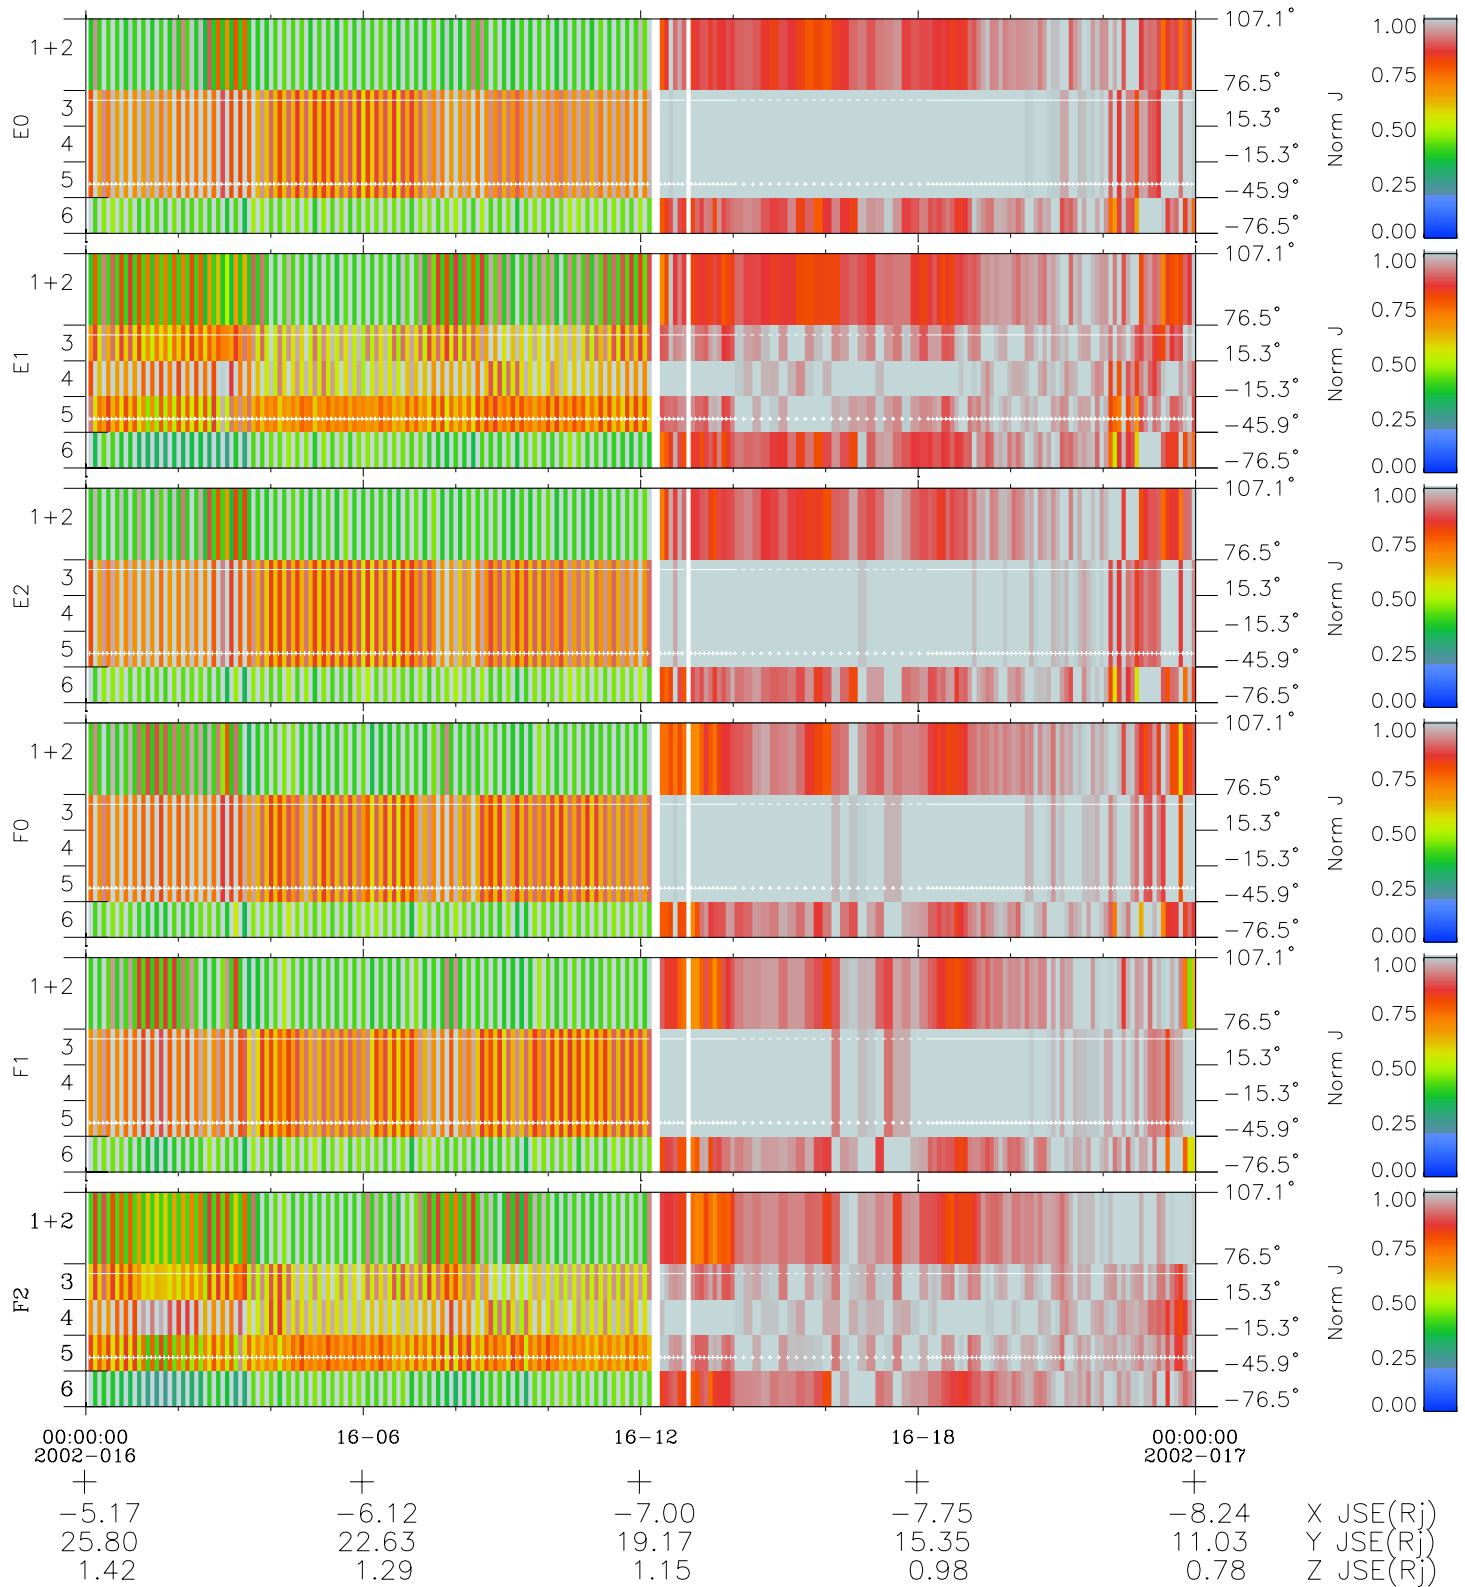

Galileo EPD Real Elevation Anisotropies 02016

Software Version: RTELEV_NORM V 1.20
 Data Production: 23-00-02
 Plot Production: Wed Jan 23 07:50:55 2002
 Color File: wondr3
 Geofactor File: 1.1

- ◇ = Jupiter look direction
- = Corotation look direction