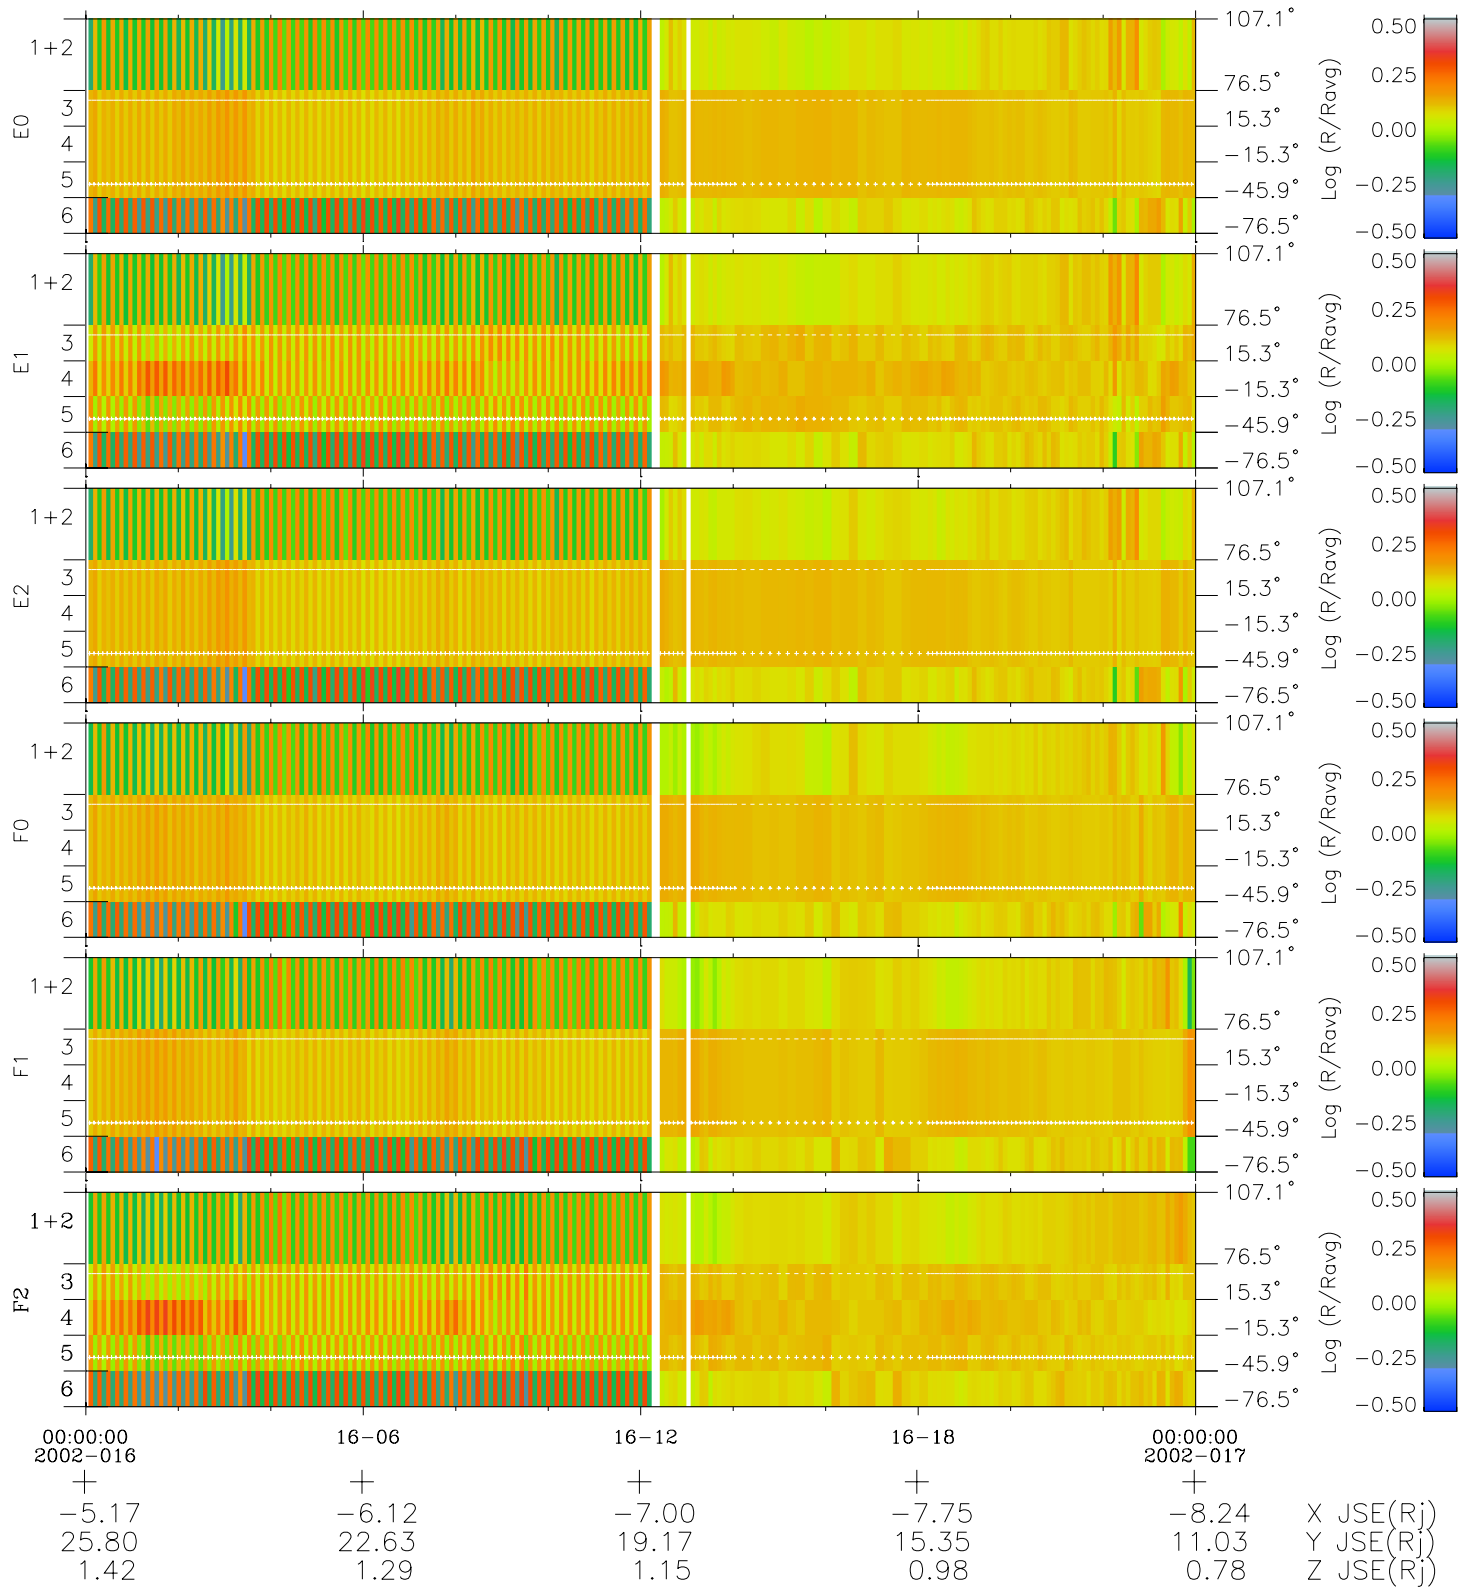

Galileo EPD Real Elevation Anisotropies 02016

Software Version: RTELEV_MEAN V 1.20
 Data Production: 23-00-02
 Plot Production: Wed Jan 23 07:50:21 2002
 Color File: wondr3
 Geofactor File: 1.1

- ◇ = Jupiter look direction
- = Corotation look direction