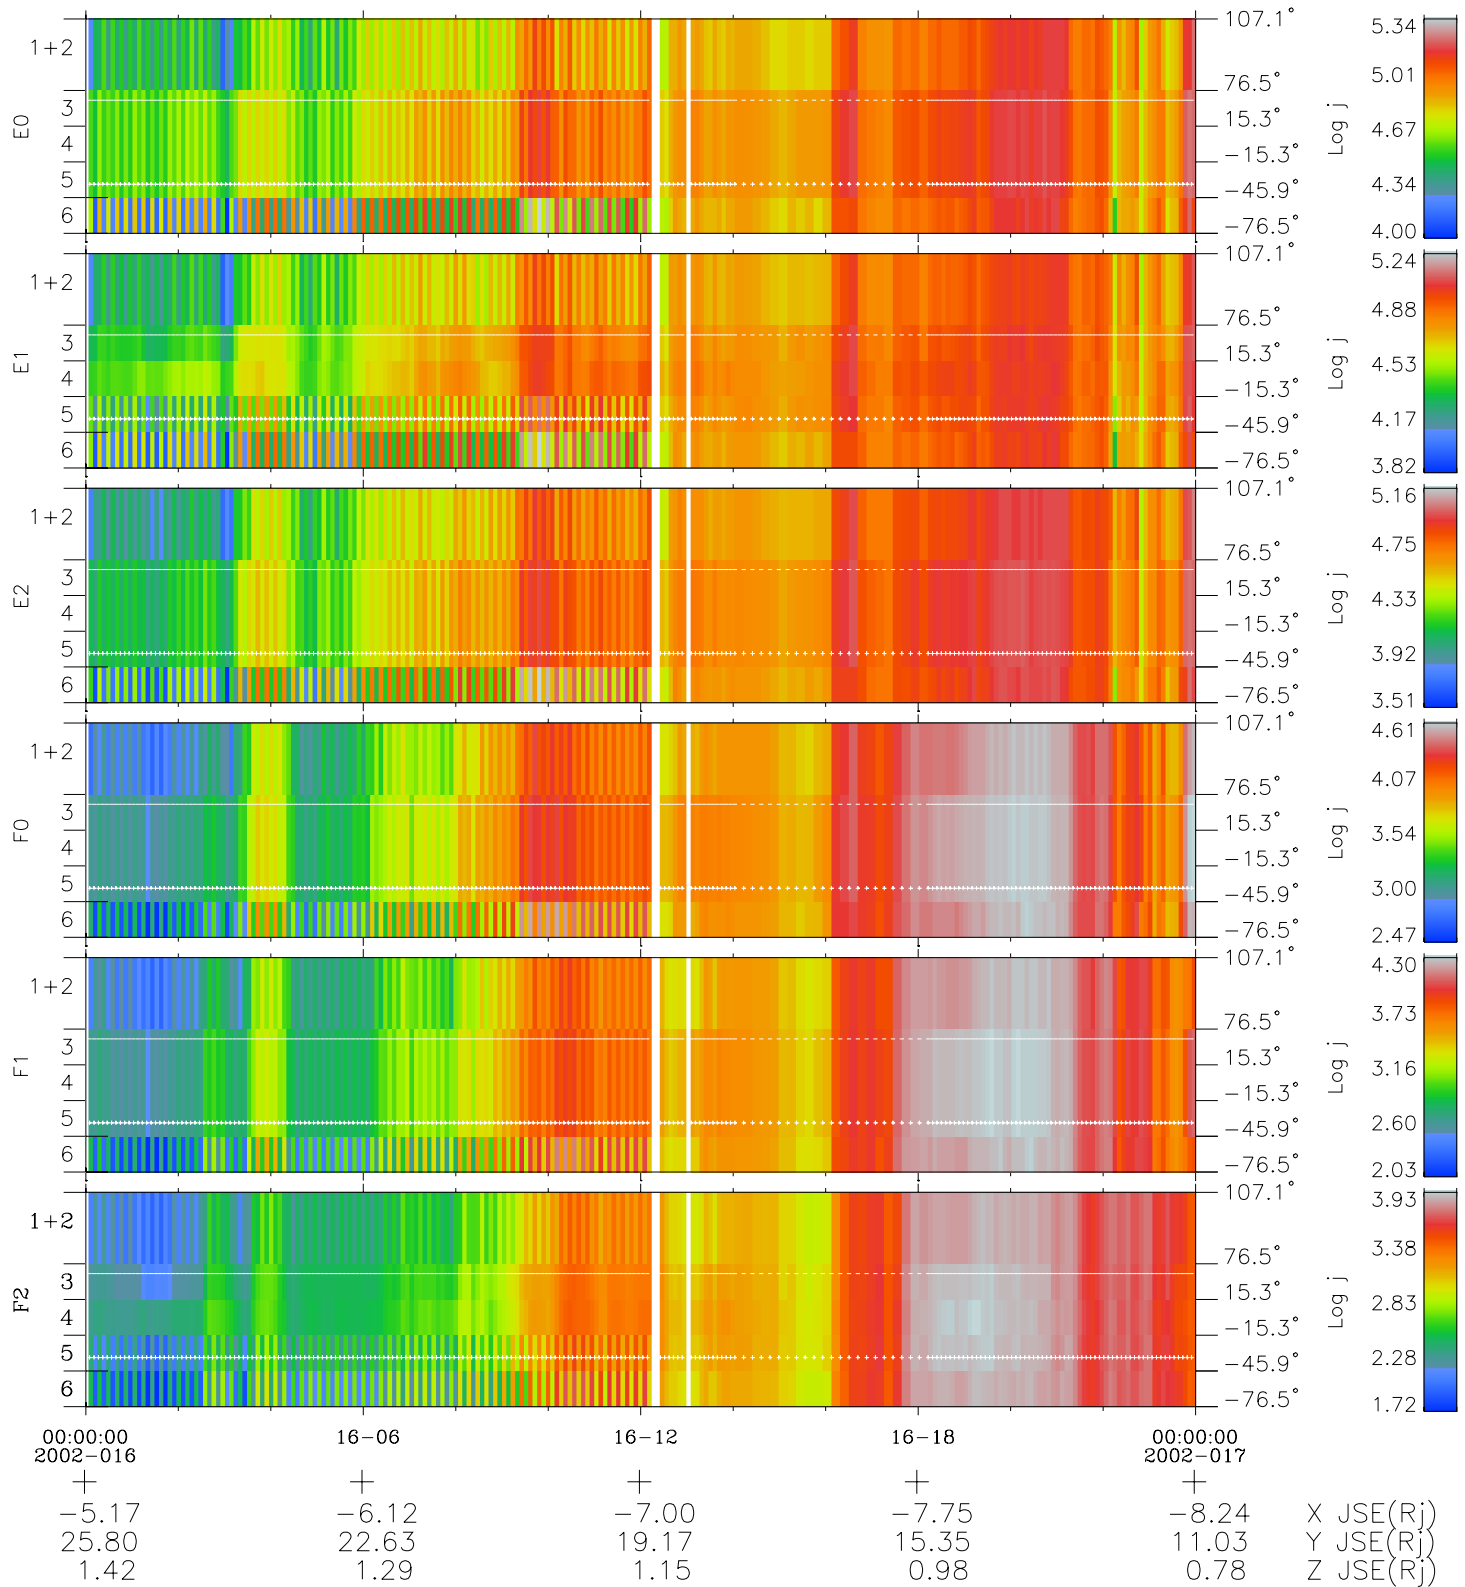

# Galileo EPD Real Elevation Anisotropies 02016

Software Version: RTELEV\_FLUX V 1.20  
 Data Production: 23-00-02  
 Plot Production: Wed Jan 23 07:50:38 2002  
 Color File: wondr3  
 Geofactor File: 1.1

- ◇ = Jupiter look direction
- = Corotation look direction