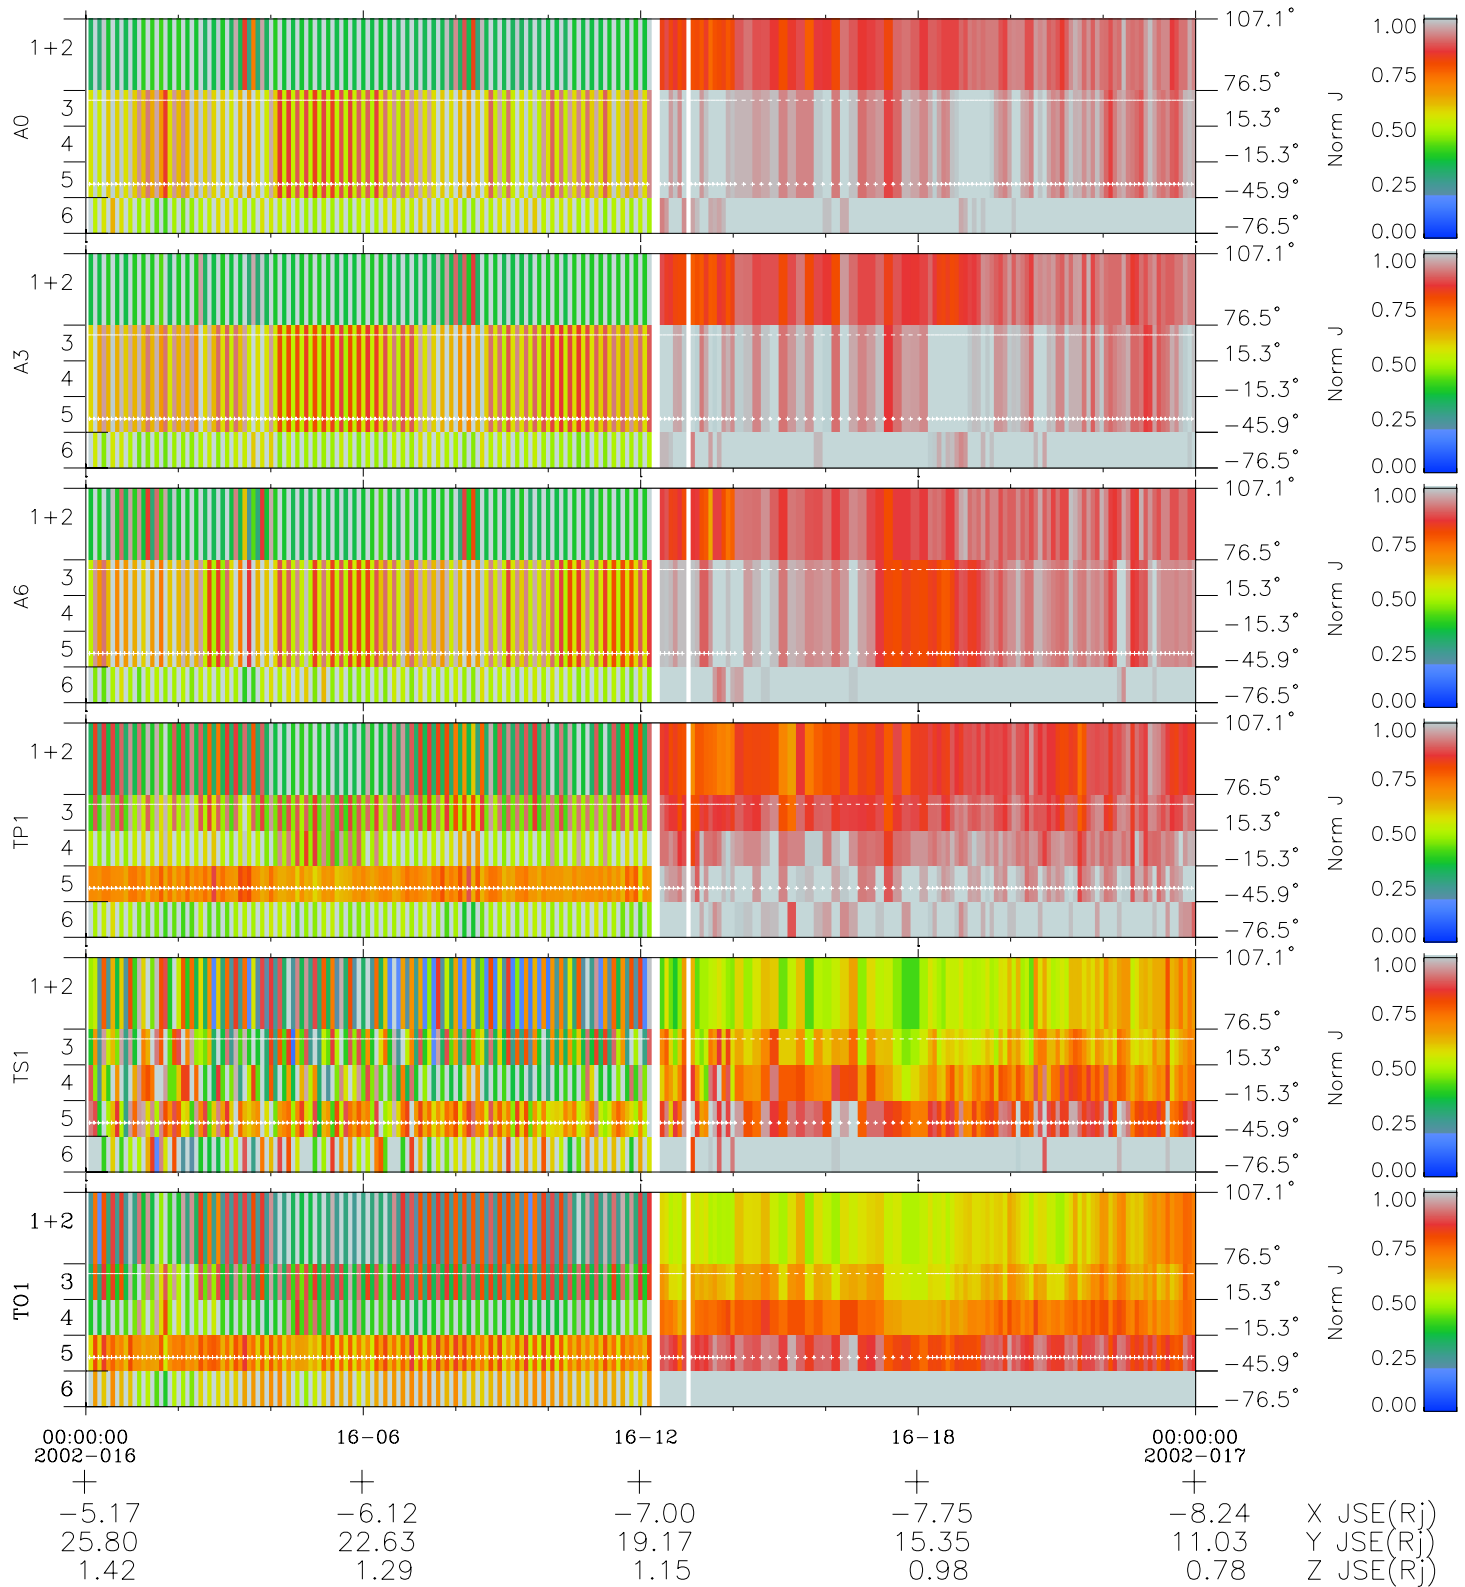

Galileo EPD Real Elevation Anisotropies 02016

Software Version: RTELEV_NORM V 1.20
 Data Production: 23-00-02
 Plot Production: Wed Jan 23 07:50:47 2002
 Color File: wondr3
 Geofactor File: 1.1

- ◇ = Jupiter look direction
- = Corotation look direction