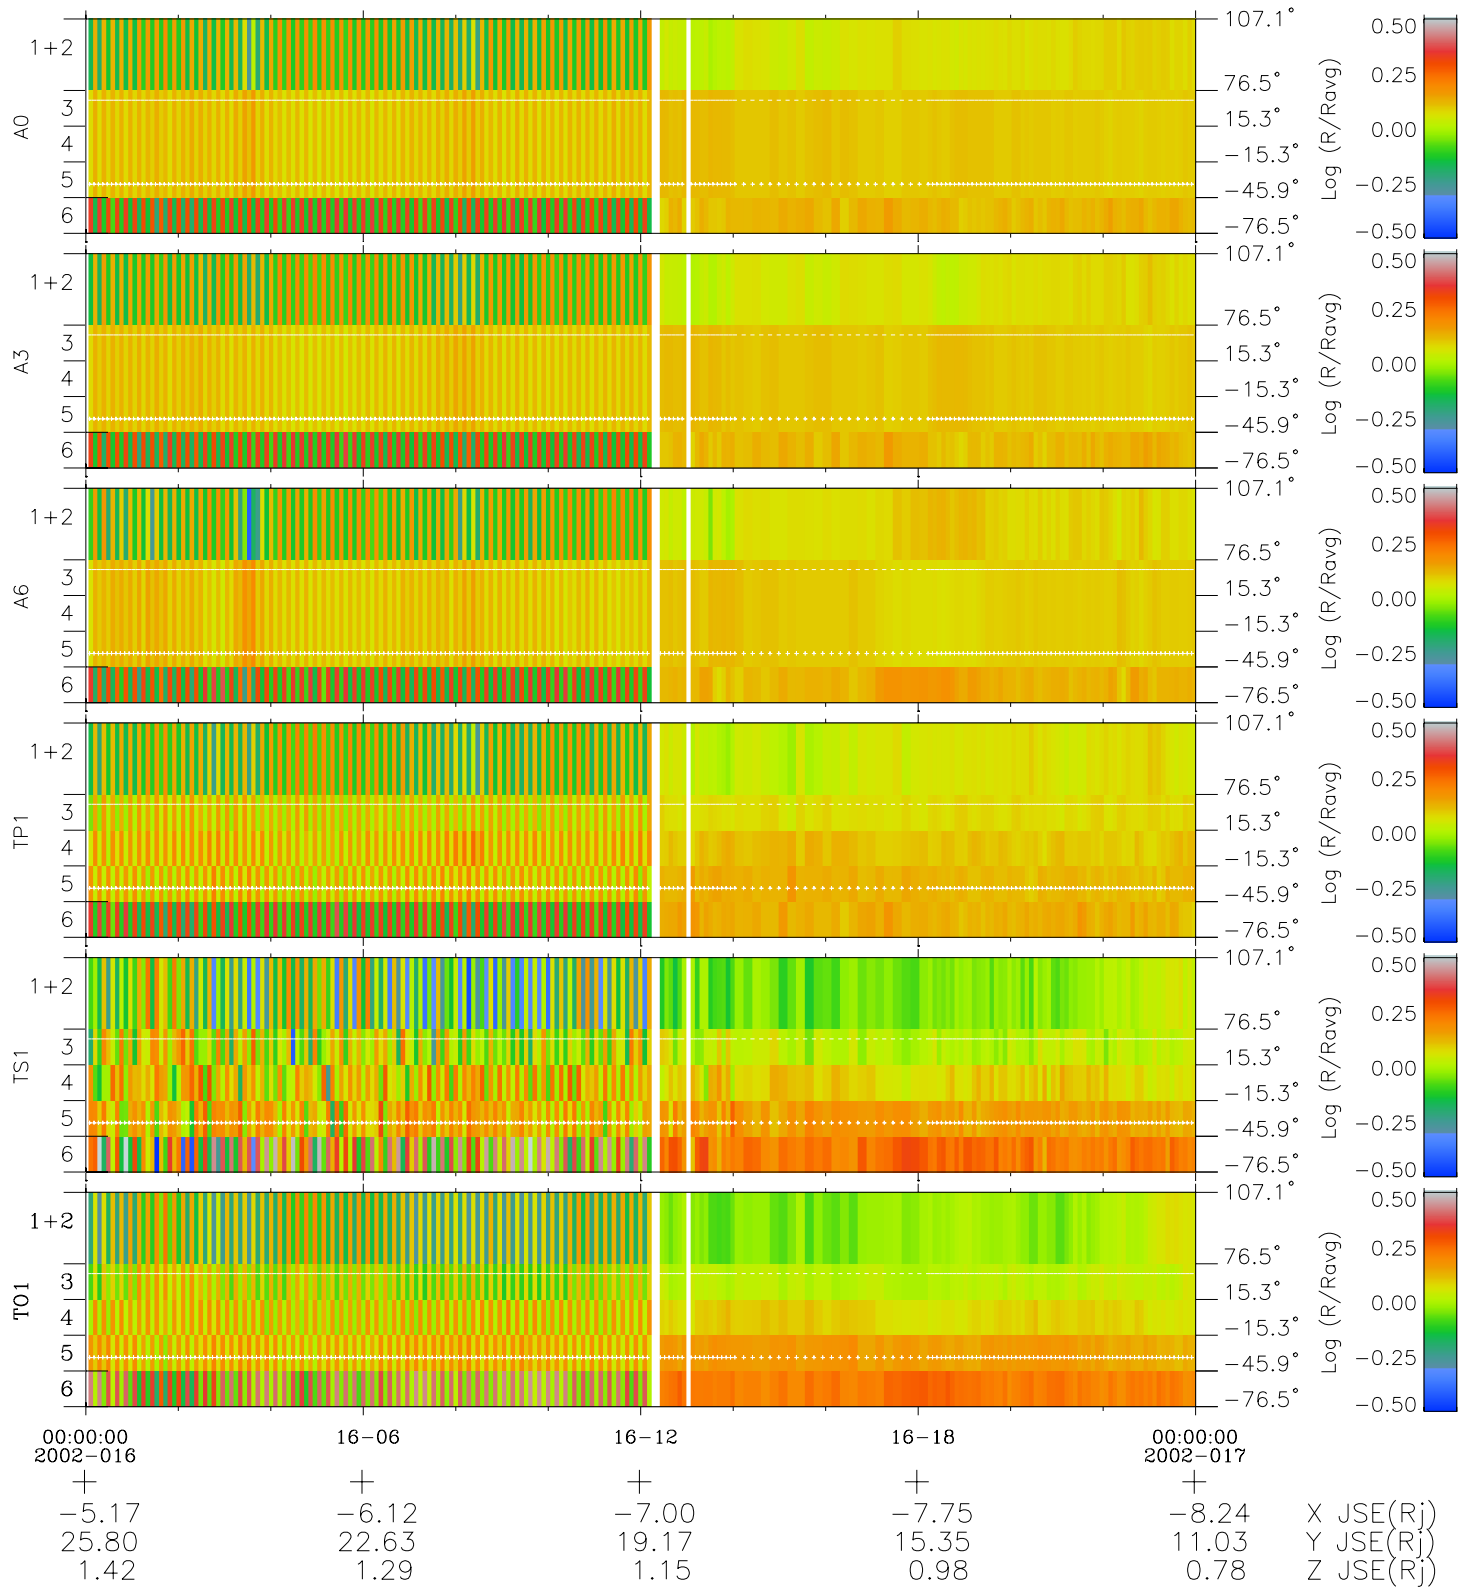

Galileo EPD Real Elevation Anisotropies 02016

Software Version: RTELEV_MEAN V 1.20
 Data Production: 23-00-02
 Plot Production: Wed Jan 23 07:50:13 2002
 Color File: wondr3
 Geofactor File: 1.1

- ◇ = Jupiter look direction
- = Corotation look direction