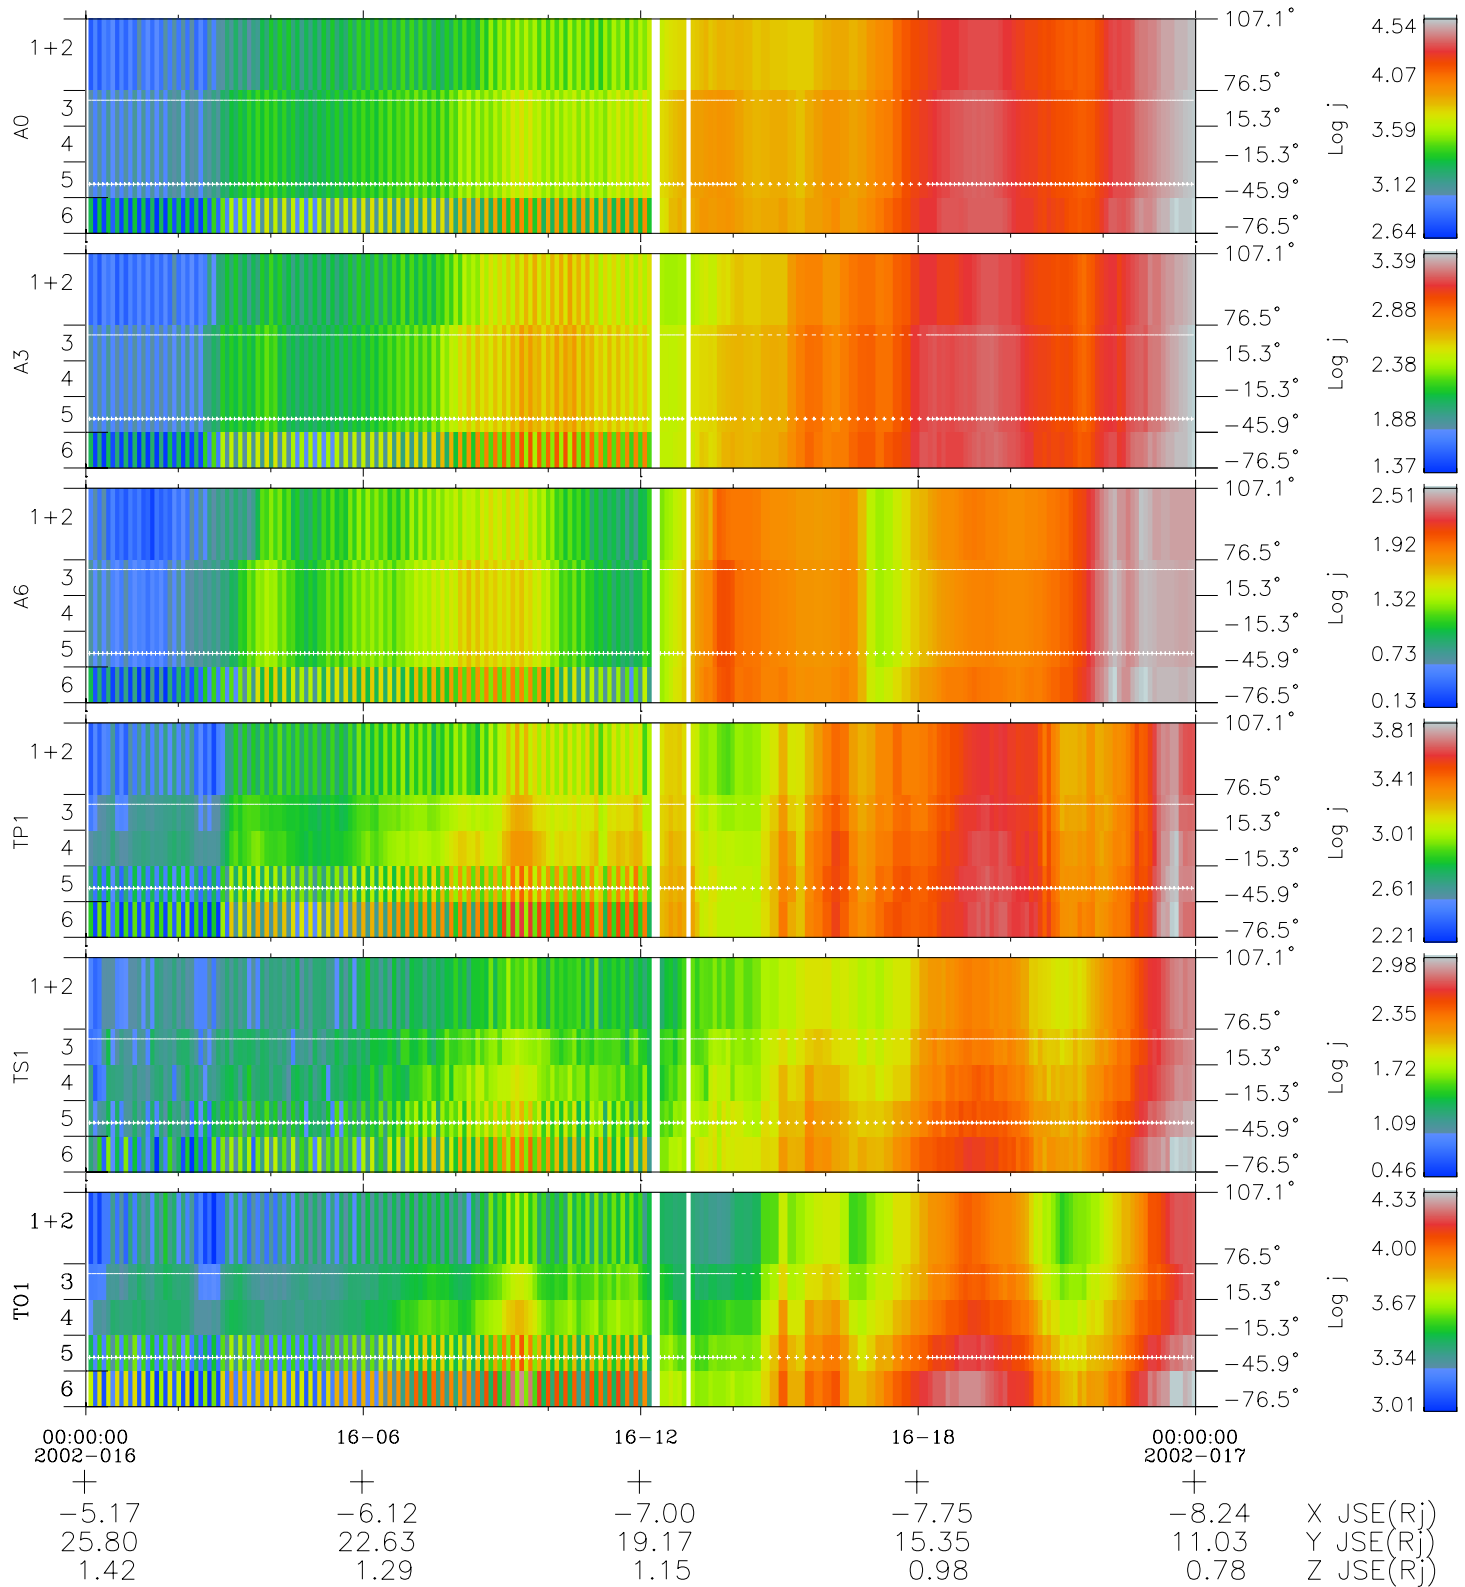

Galileo EPD Real Elevation Anisotropies 02016

Software Version: RTELEV_FLUX V 1.20
 Data Production: 23-00-02
 Plot Production: Wed Jan 23 07:50:30 2002
 Color File: wondr3
 Geofactor File: 1.1

- ◇ = Jupiter look direction
- = Corotation look direction