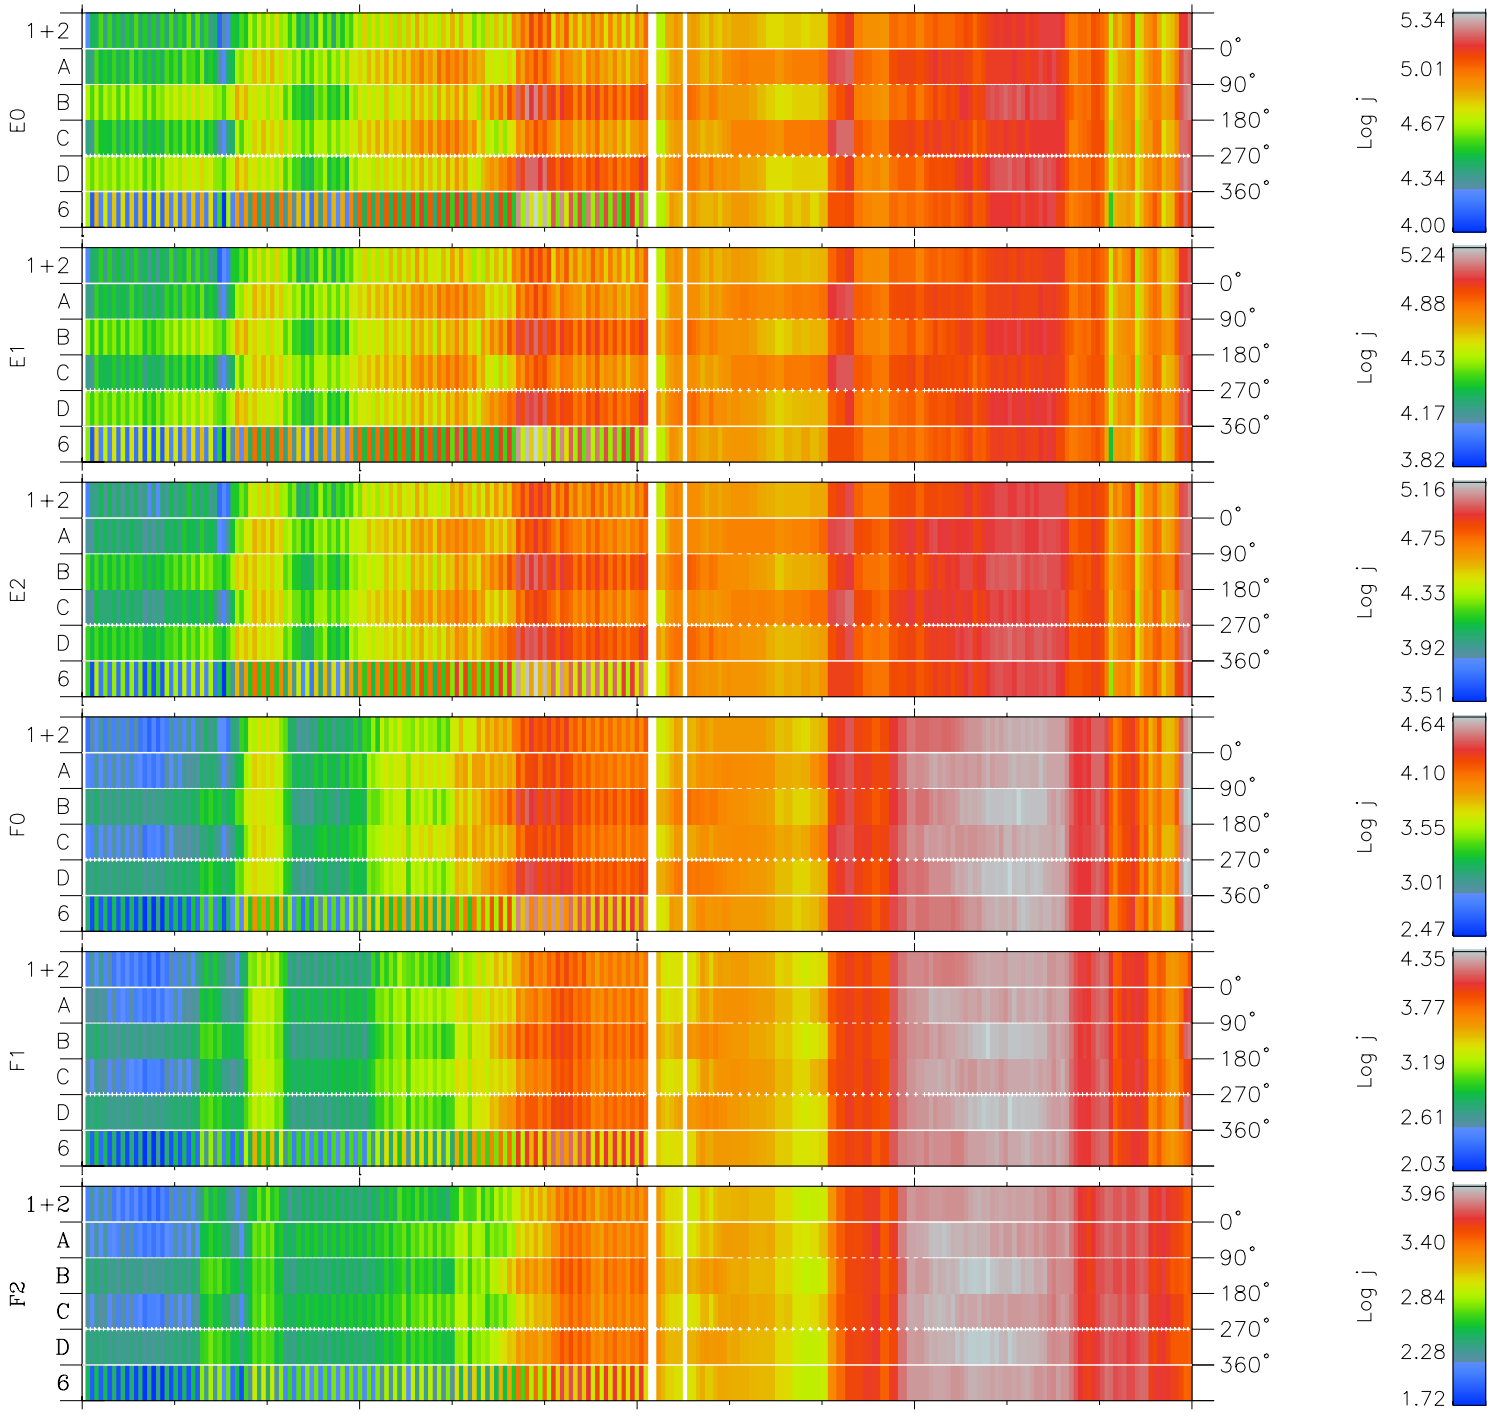

Galileo EPD Real Time Azimuth Anisotropies 02016

Software Version: RTAZIM_FLUX V 1.20
 Data Production: 23-00-02
 Plot Production: Wed Jan 23 07:51:27 2002
 Color File: wondr3
 Geofactor File: 1.1

00:00:00 2002-016	16-06	16-12	16-18	00:00:00 2002-017	
+	+	+	+	+	X JSE(R _j)
-5.17	-6.12	-7.00	-7.75	-8.24	Y JSE(R _j)
25.80	22.63	19.17	15.35	11.03	Z JSE(R _j)
1.42	1.29	1.15	0.98	0.78	

◇ = Jupiter look direction
 □ = Corotation look direction