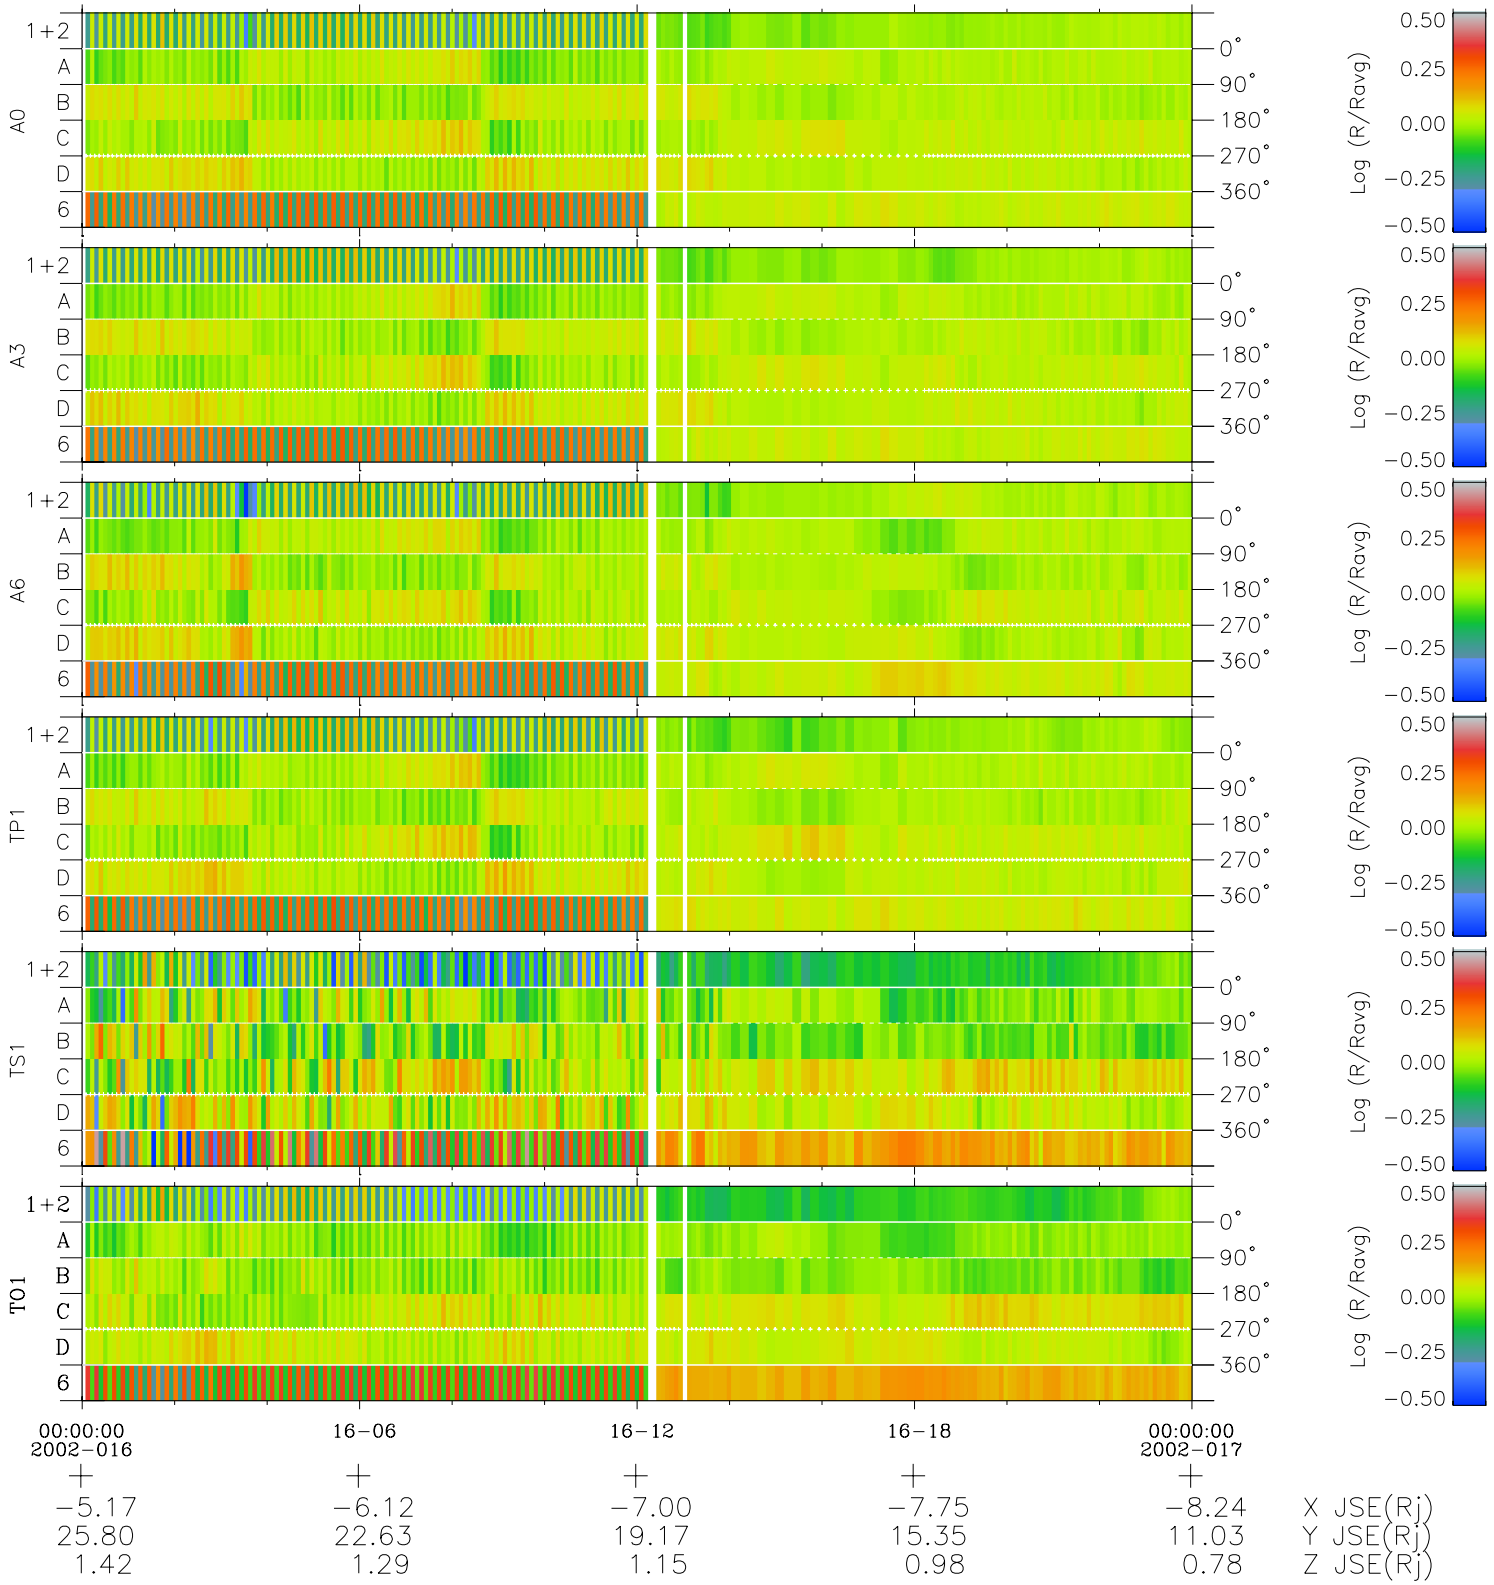

# Galileo EPD Real Time Azimuth Anisotropies 02016

Software Version: RTAZIM\_MEAN V 1.20  
 Data Production: 23-00-02  
 Plot Production: Wed Jan 23 07:51:04 2002  
 Color File: wondr3  
 Geofactor File: 1.1

- ◇ = Jupiter look direction
- = Corotation look direction