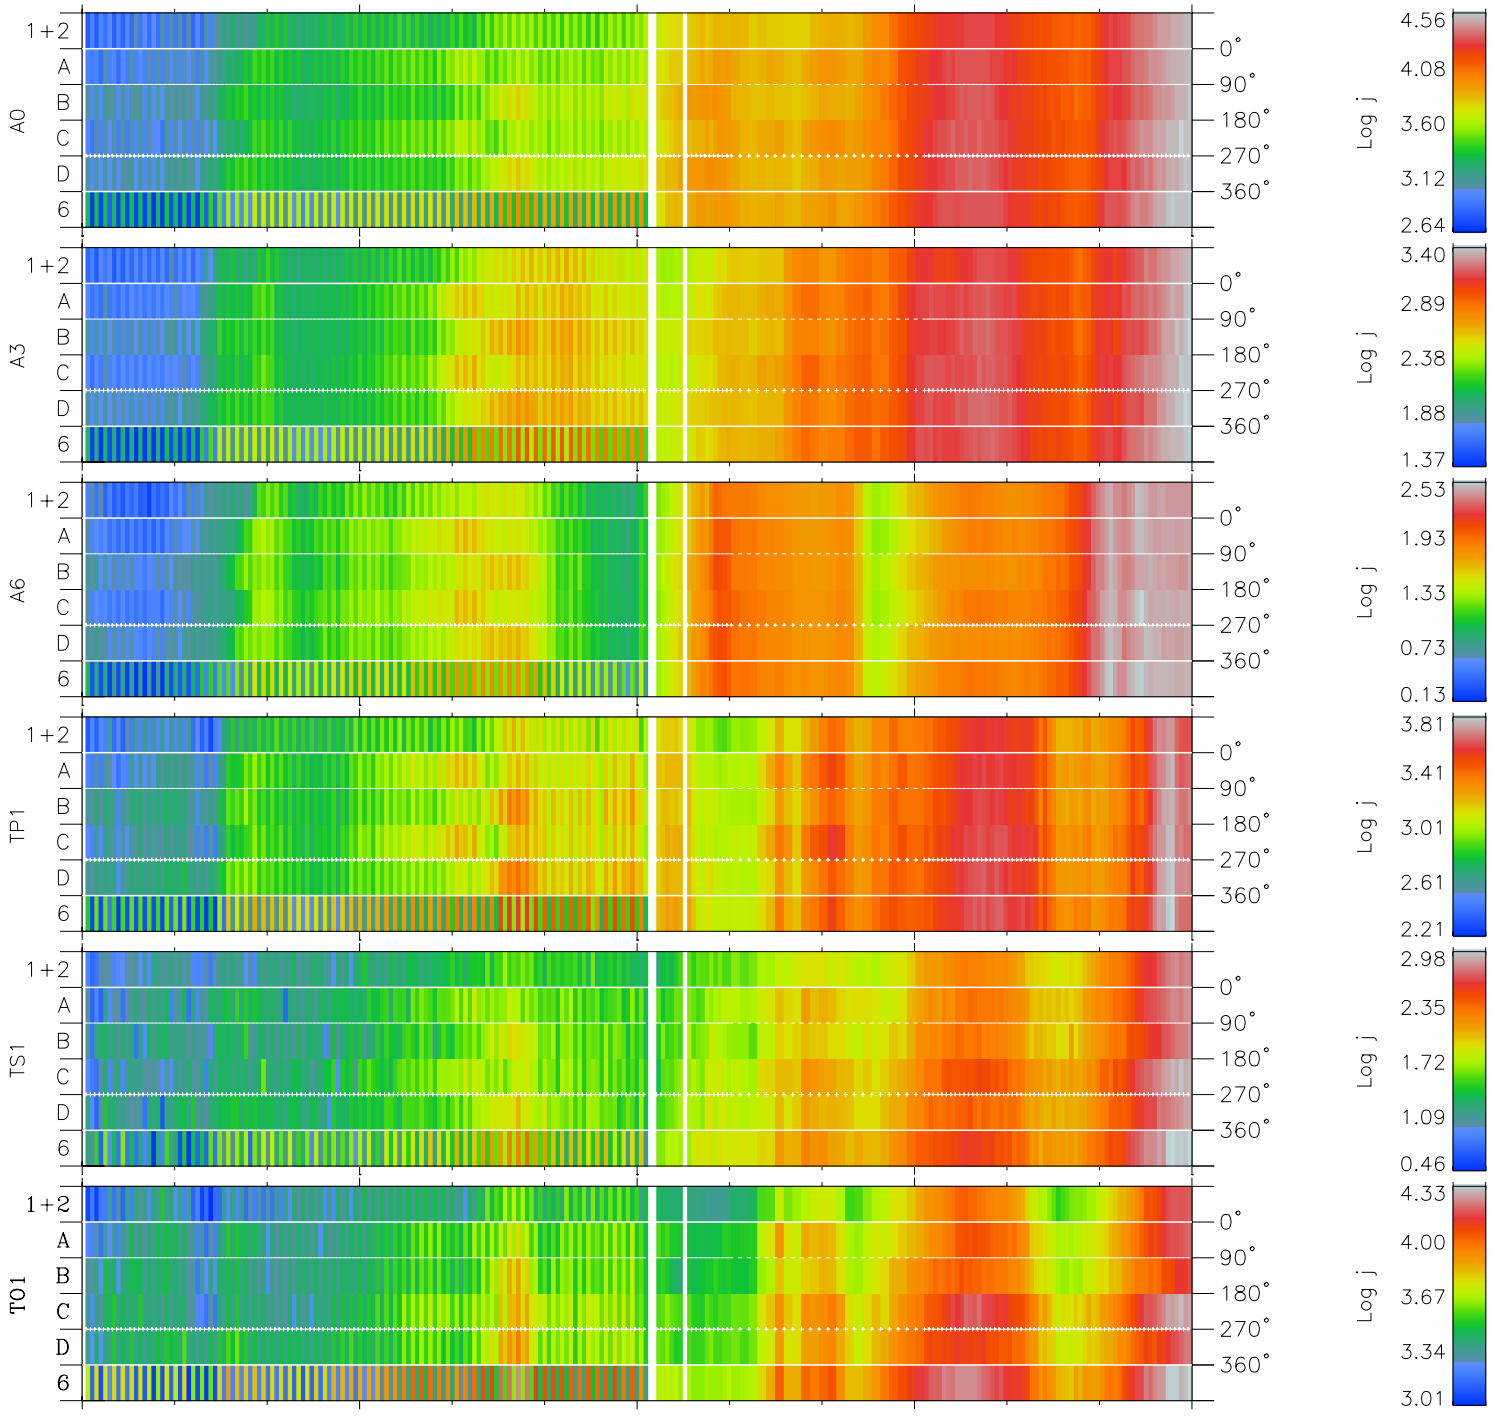

Galileo EPD Real Time Azimuth Anisotropies 02016

Software Version: RTAZIM_FLUX V 1.20
Data Production: 23-00-02
Plot Production: Wed Jan 23 07:51:20 2002
Color File: wondr3
Geofactor File: 1.1

00:00:00 2002-016	16-06	16-12	16-18	00:00:00 2002-017	
+	+	+	+	+	X JSE(R _j)
-5.17	-6.12	-7.00	-7.75	-8.24	Y JSE(R _j)
25.80	22.63	19.17	15.35	11.03	Z JSE(R _j)
1.42	1.29	1.15	0.98	0.78	

◇ = Jupiter look direction
□ = Corotation look direction