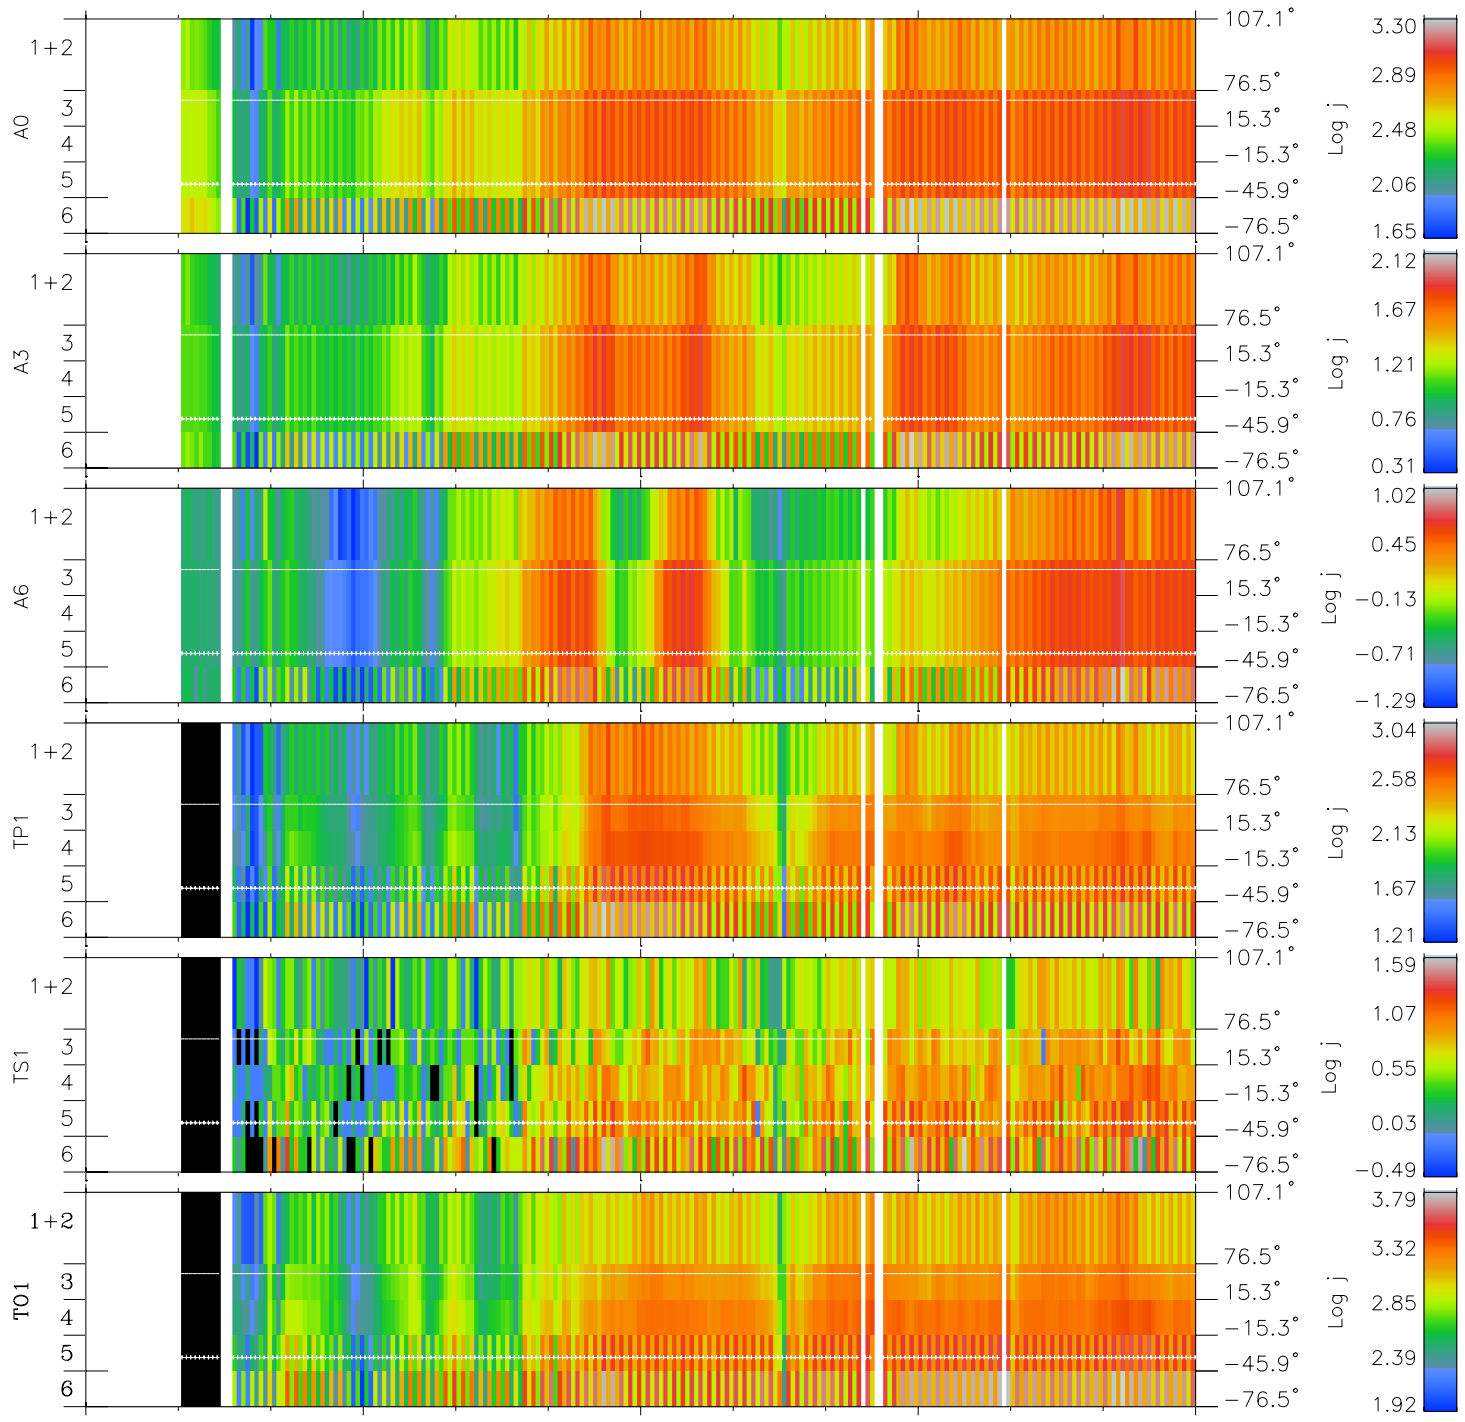

# Galileo EPD Real Elevation Anisotropies 02015

Software Version: RTELEV\_FLUX V 1.20  
 Data Production: 23-00-02  
 Plot Production: Wed Jan 23 07:25:23 2002  
 Color File: wondr3  
 Geofactor File: 1.1

00:00:00 2002-01-15	15-06	15-12	15-18	00:00:00 2002-01-16	X JSE( $R_j$ )	Y JSE( $R_j$ )	Z JSE( $R_j$ )
+1.05	+2.10	+3.14	+4.17	+5.17			
36.58	34.11	31.51	28.75	25.80			
1.83	1.74	1.64	1.53	1.42			

- ◇ = Jupiter look direction
- = Corotation look direction