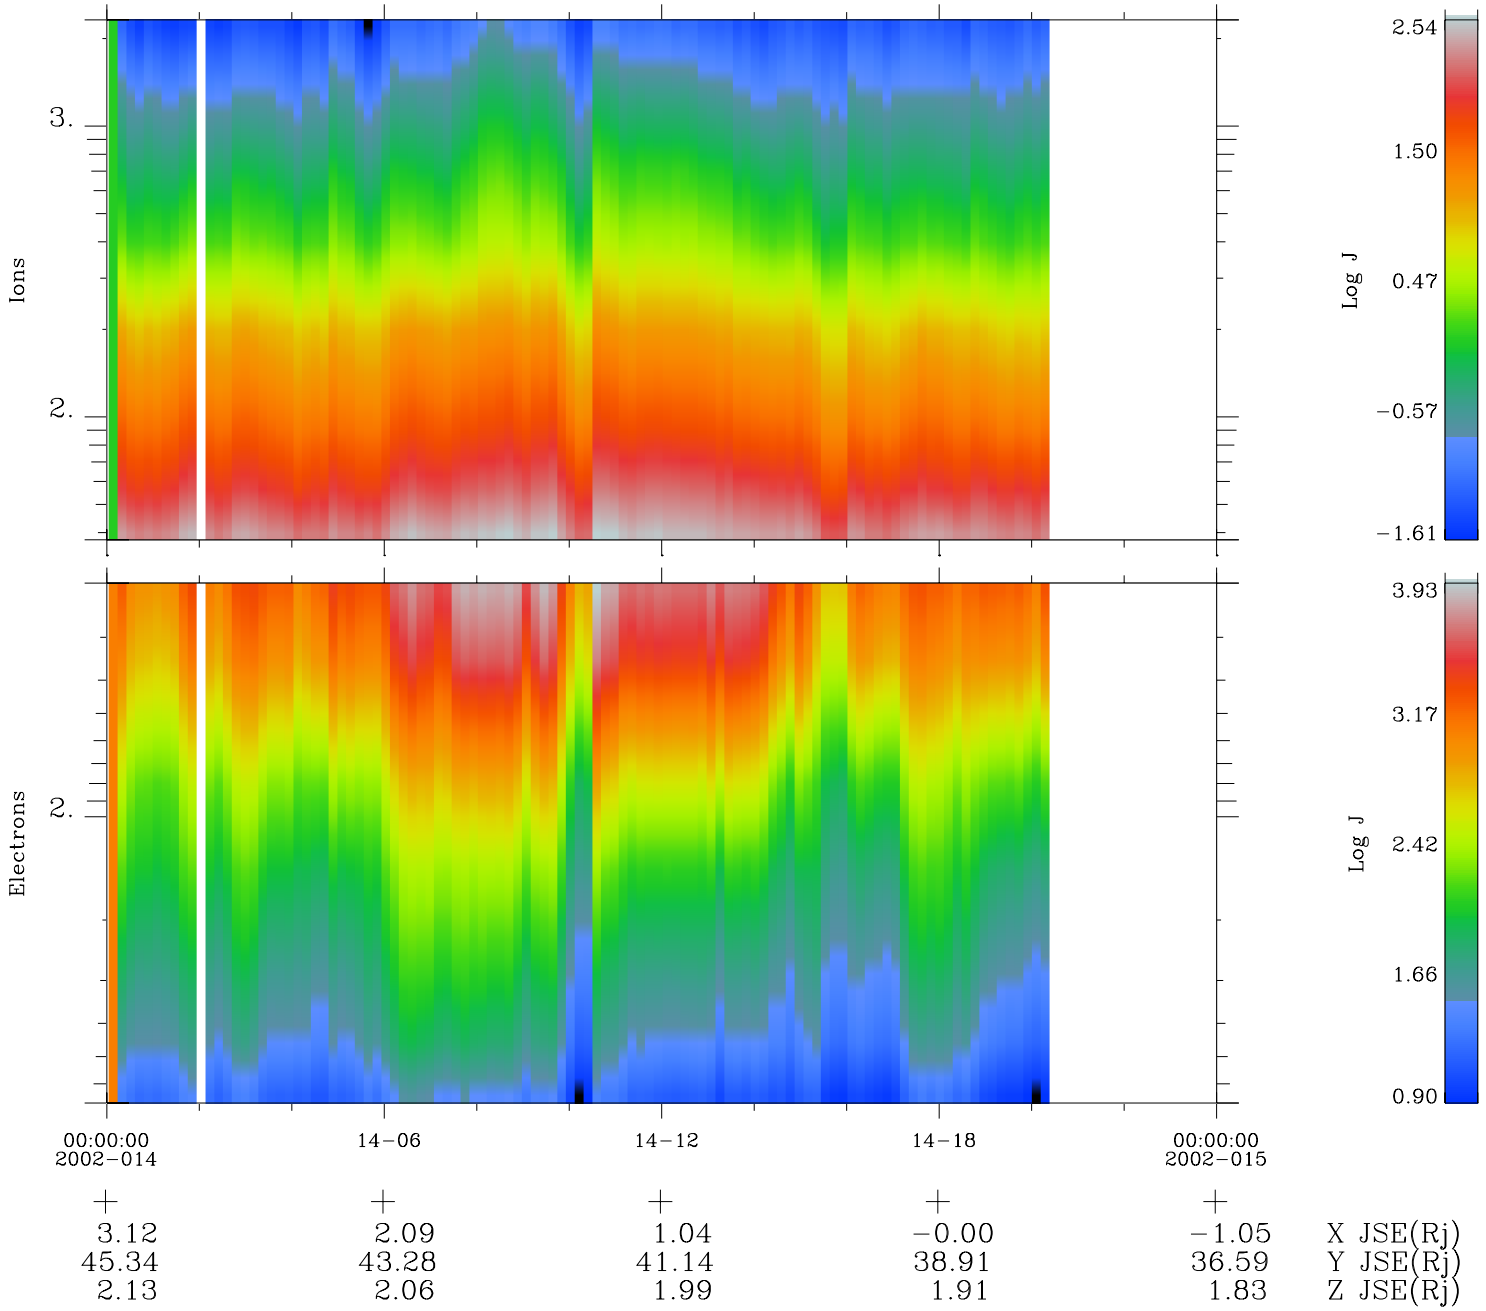

Galileo EPD Real Time Omni Spectrum 02014

Software Version: RTSPEC_OMNI V 1.20
 Data Production: 15-00-02
 Plot Production: Tue Jan 15 02:41:07 2002
 Color File: wondr3
 Geofactor File: 1.1

◇ = Jupiter look direction
 □ = Corotation look direction