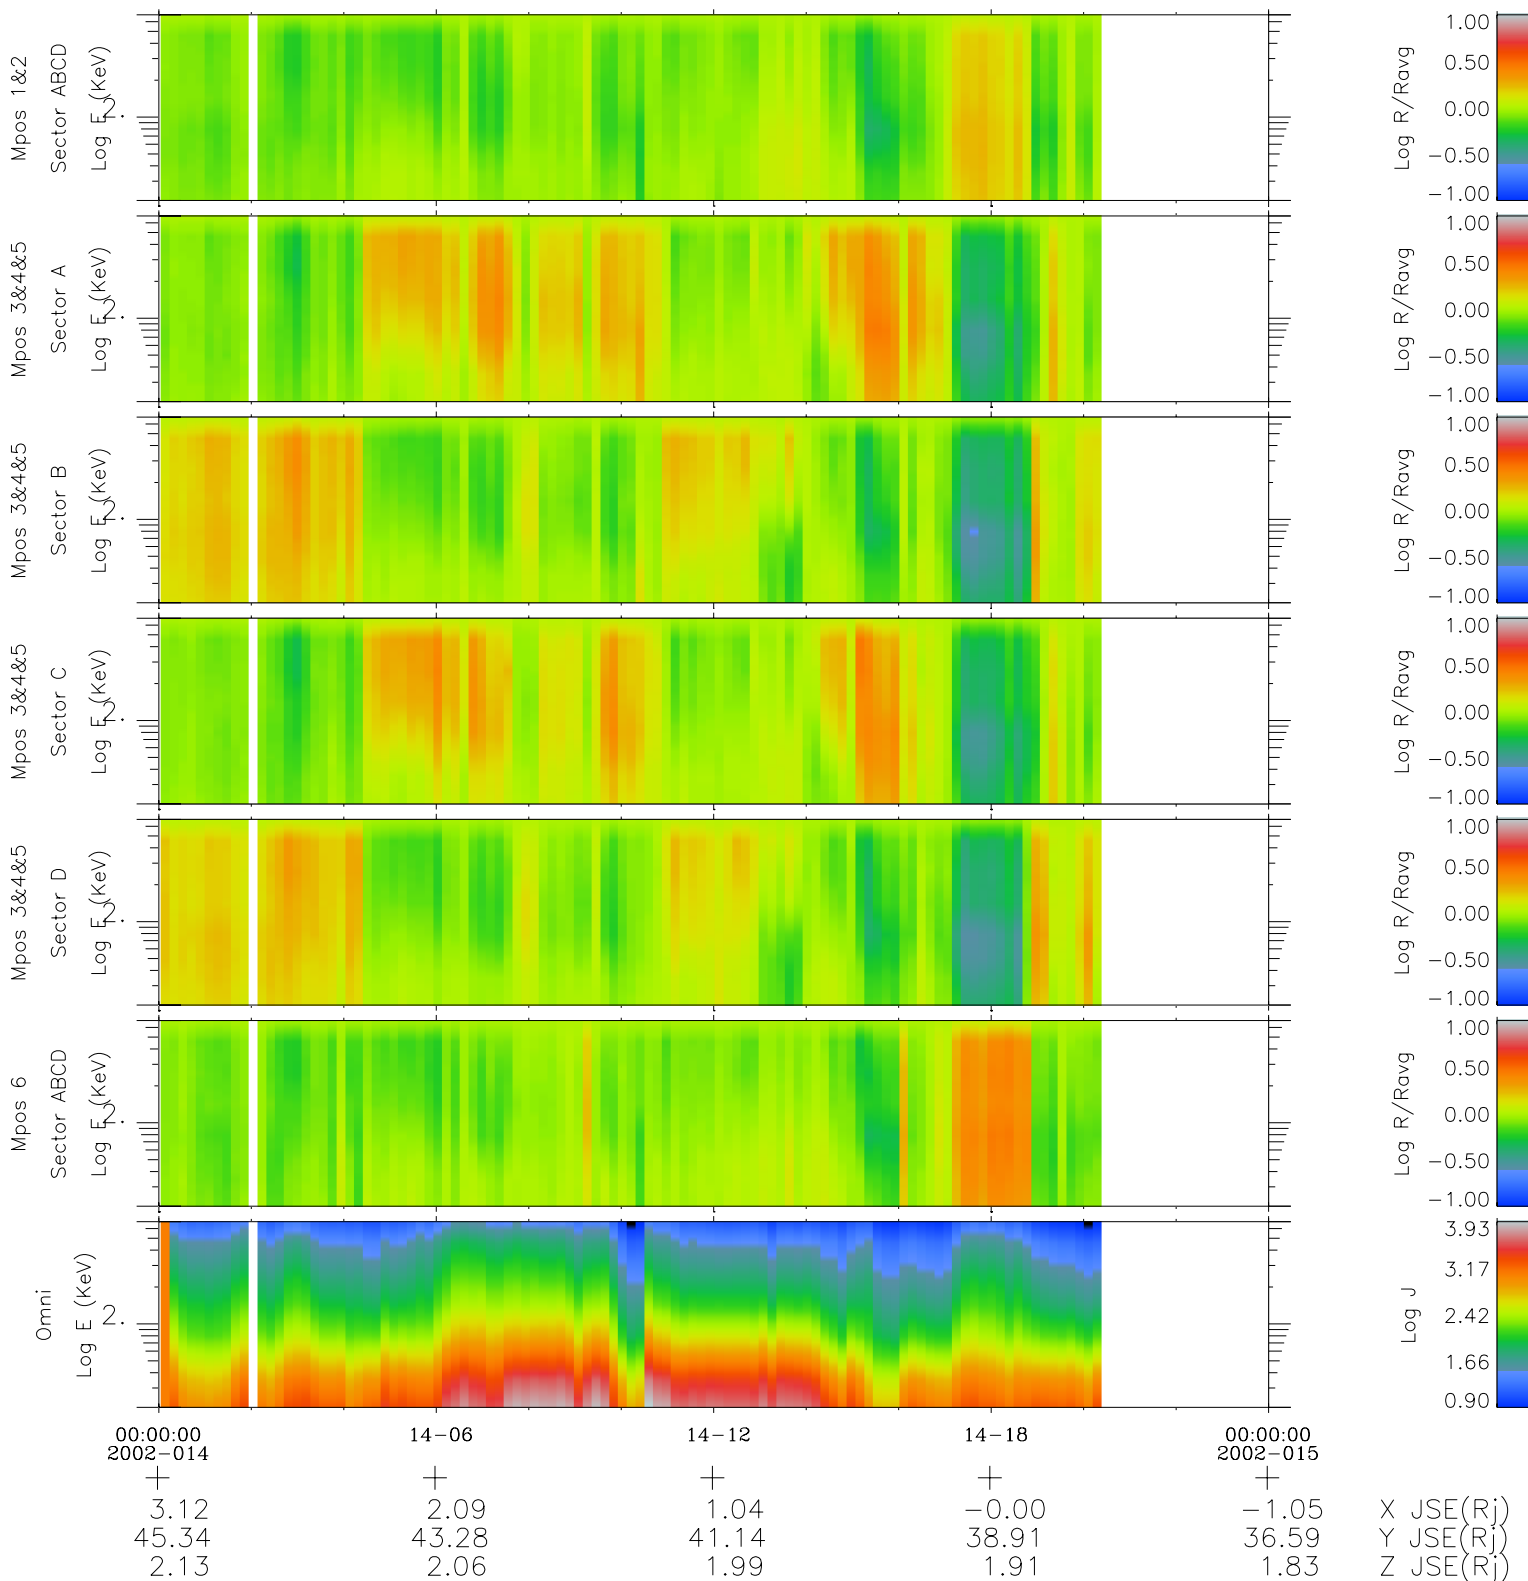

Galileo EPD Real Time R6 Electrons Spectra 02014

Software Version: RTSPEC_R6 V 1.20
 Data Production: 15-00-02
 Plot Production: Tue Jan 15 02:41:00 2002
 Color File: wondr3
 Geofactor File: 1.1

- ◇ = Jupiter look direction
- = Corotation look direction