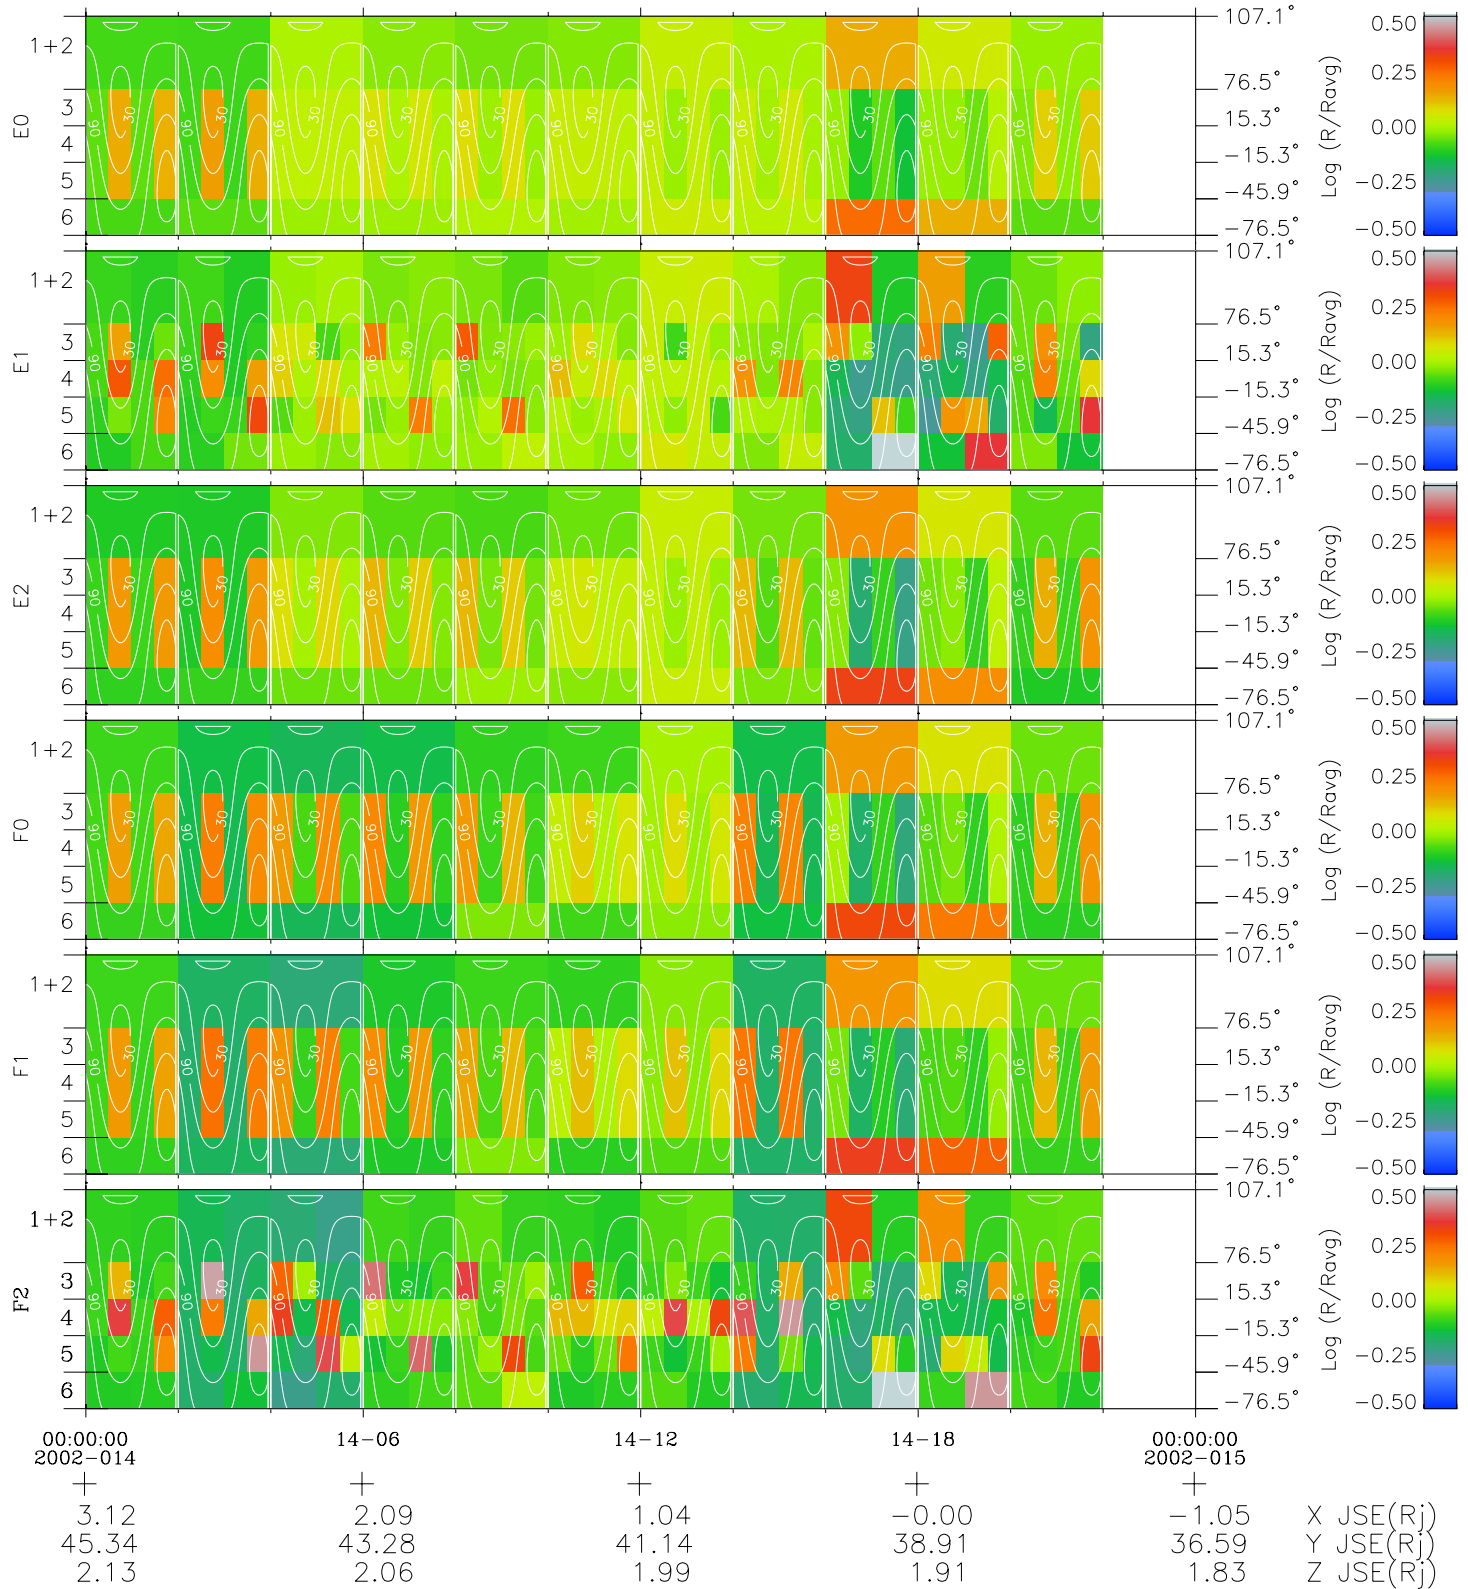

Galileo EPD Real Time All-Sky Anisotropies 02014

Software Version: RTSKY_MEAN V 1.20
 Data Production: 15-00-02
 Plot Production: Tue Jan 15 02:41:19 2002
 Color File: wondr3
 Geofactor File: 1.1

- ◇ = Jupiter look direction
- = Corotation look direction