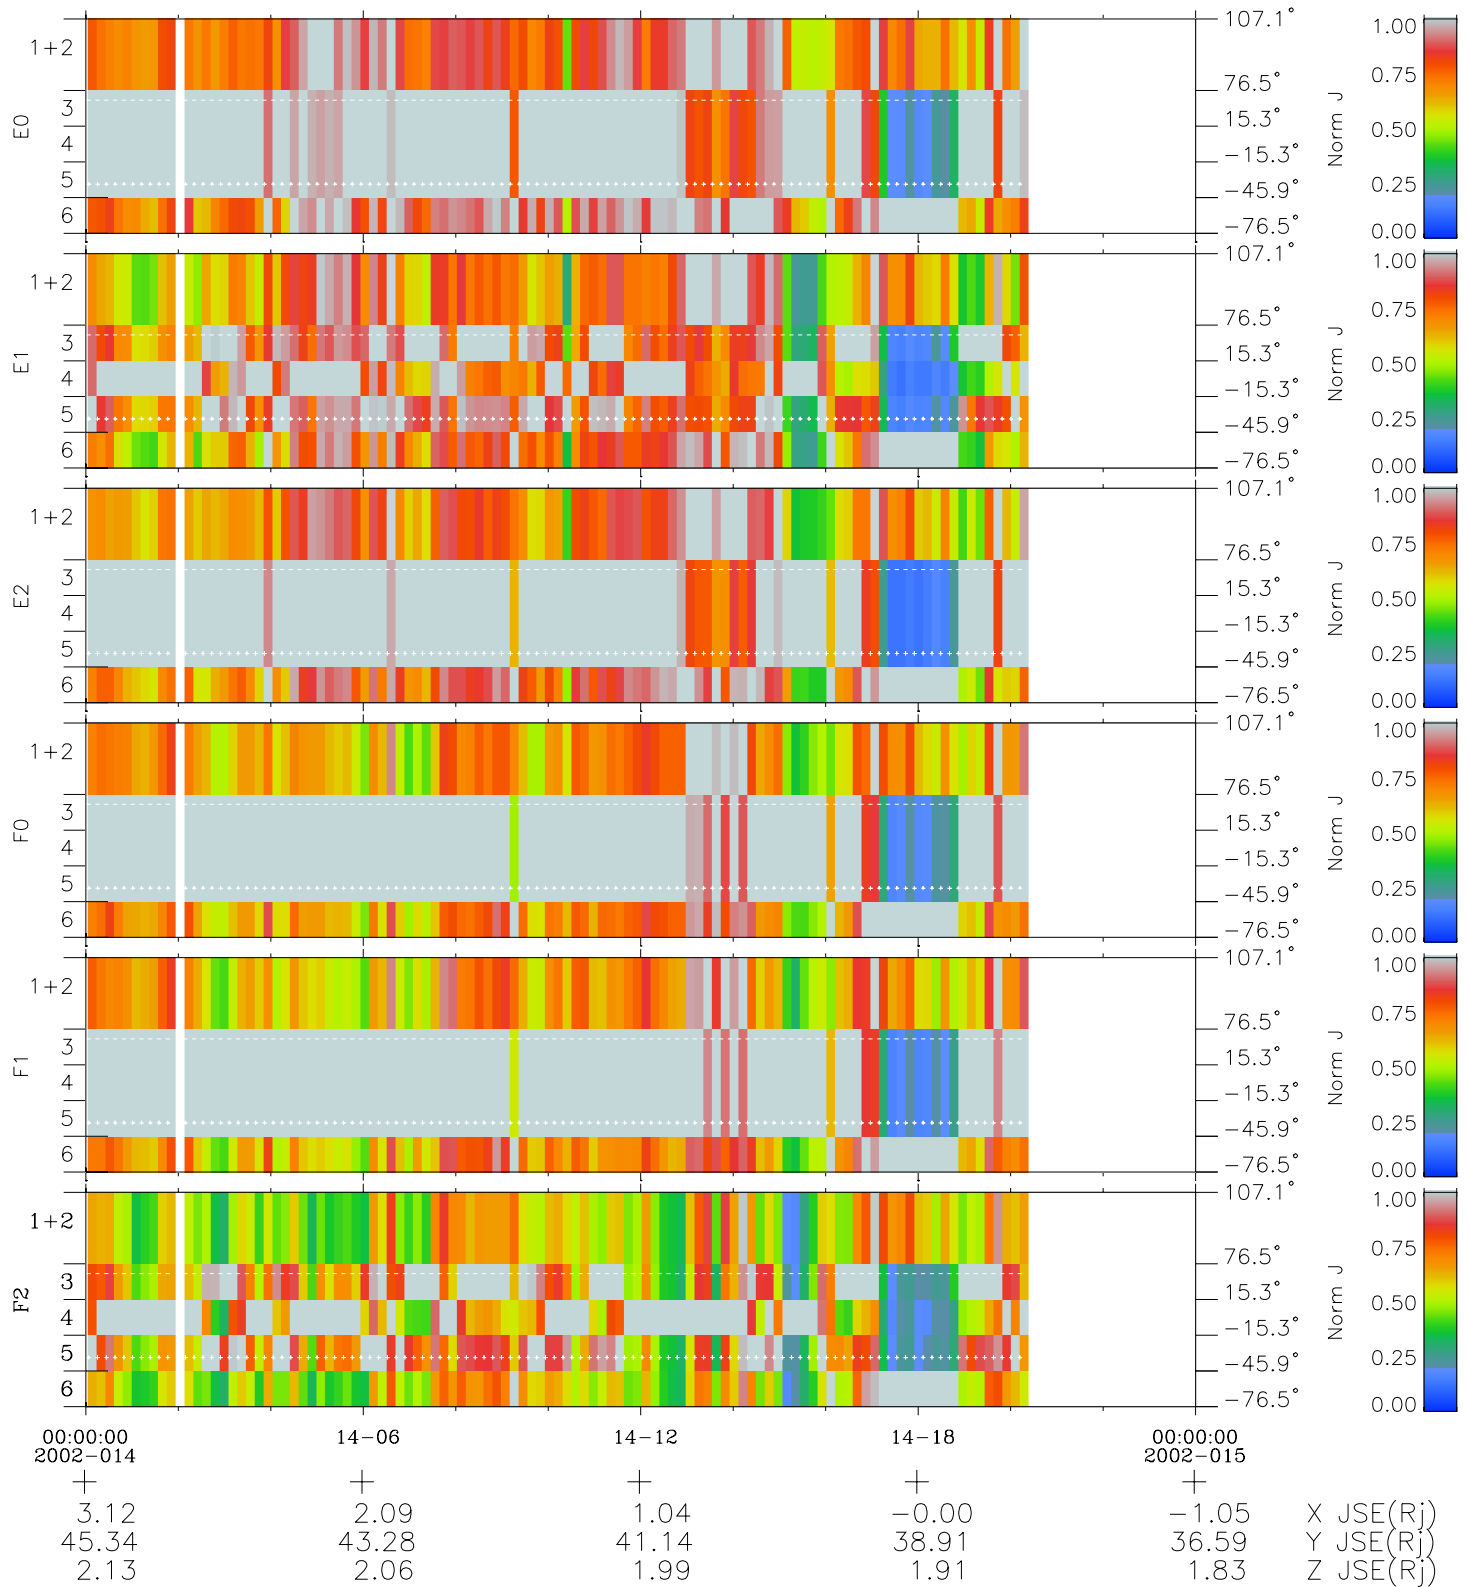

Galileo EPD Real Elevation Anisotropies 02014

Software Version: RTELEV_NORM V 1.20
Data Production: 15-00-02
Plot Production: Tue Jan 15 02:42:09 2002
Color File: wondr3
Geofactor File: 1.1

- ◇ = Jupiter look direction
- = Corotation look direction