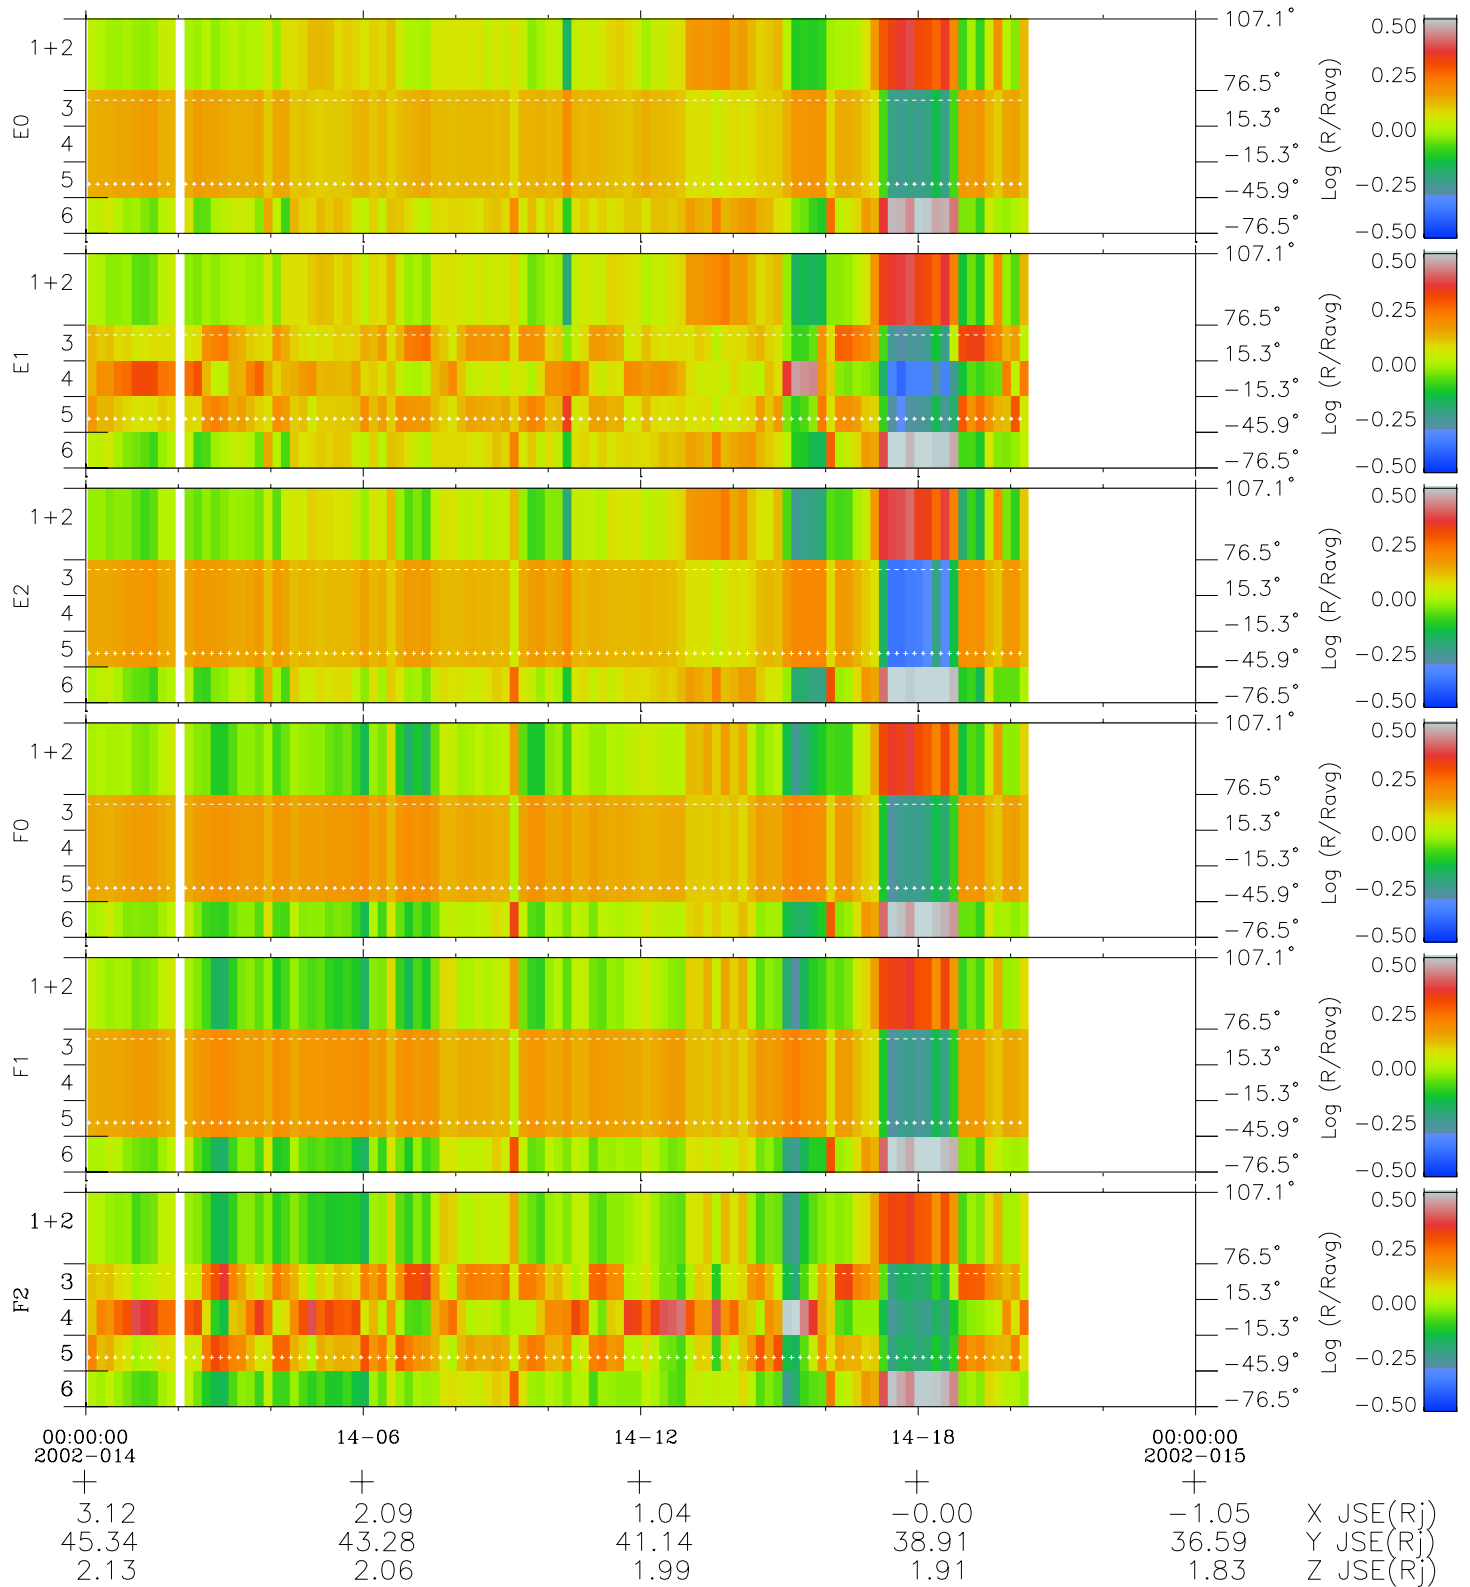

# Galileo EPD Real Elevation Anisotropies 02014

Software Version: RTELEV\_MEAN V 1.20  
 Data Production: 15-00-02  
 Plot Production: Tue Jan 15 02:41:51 2002  
 Color File: wondr3  
 Geofactor File: 1.1

- ◇ = Jupiter look direction
- = Corotation look direction