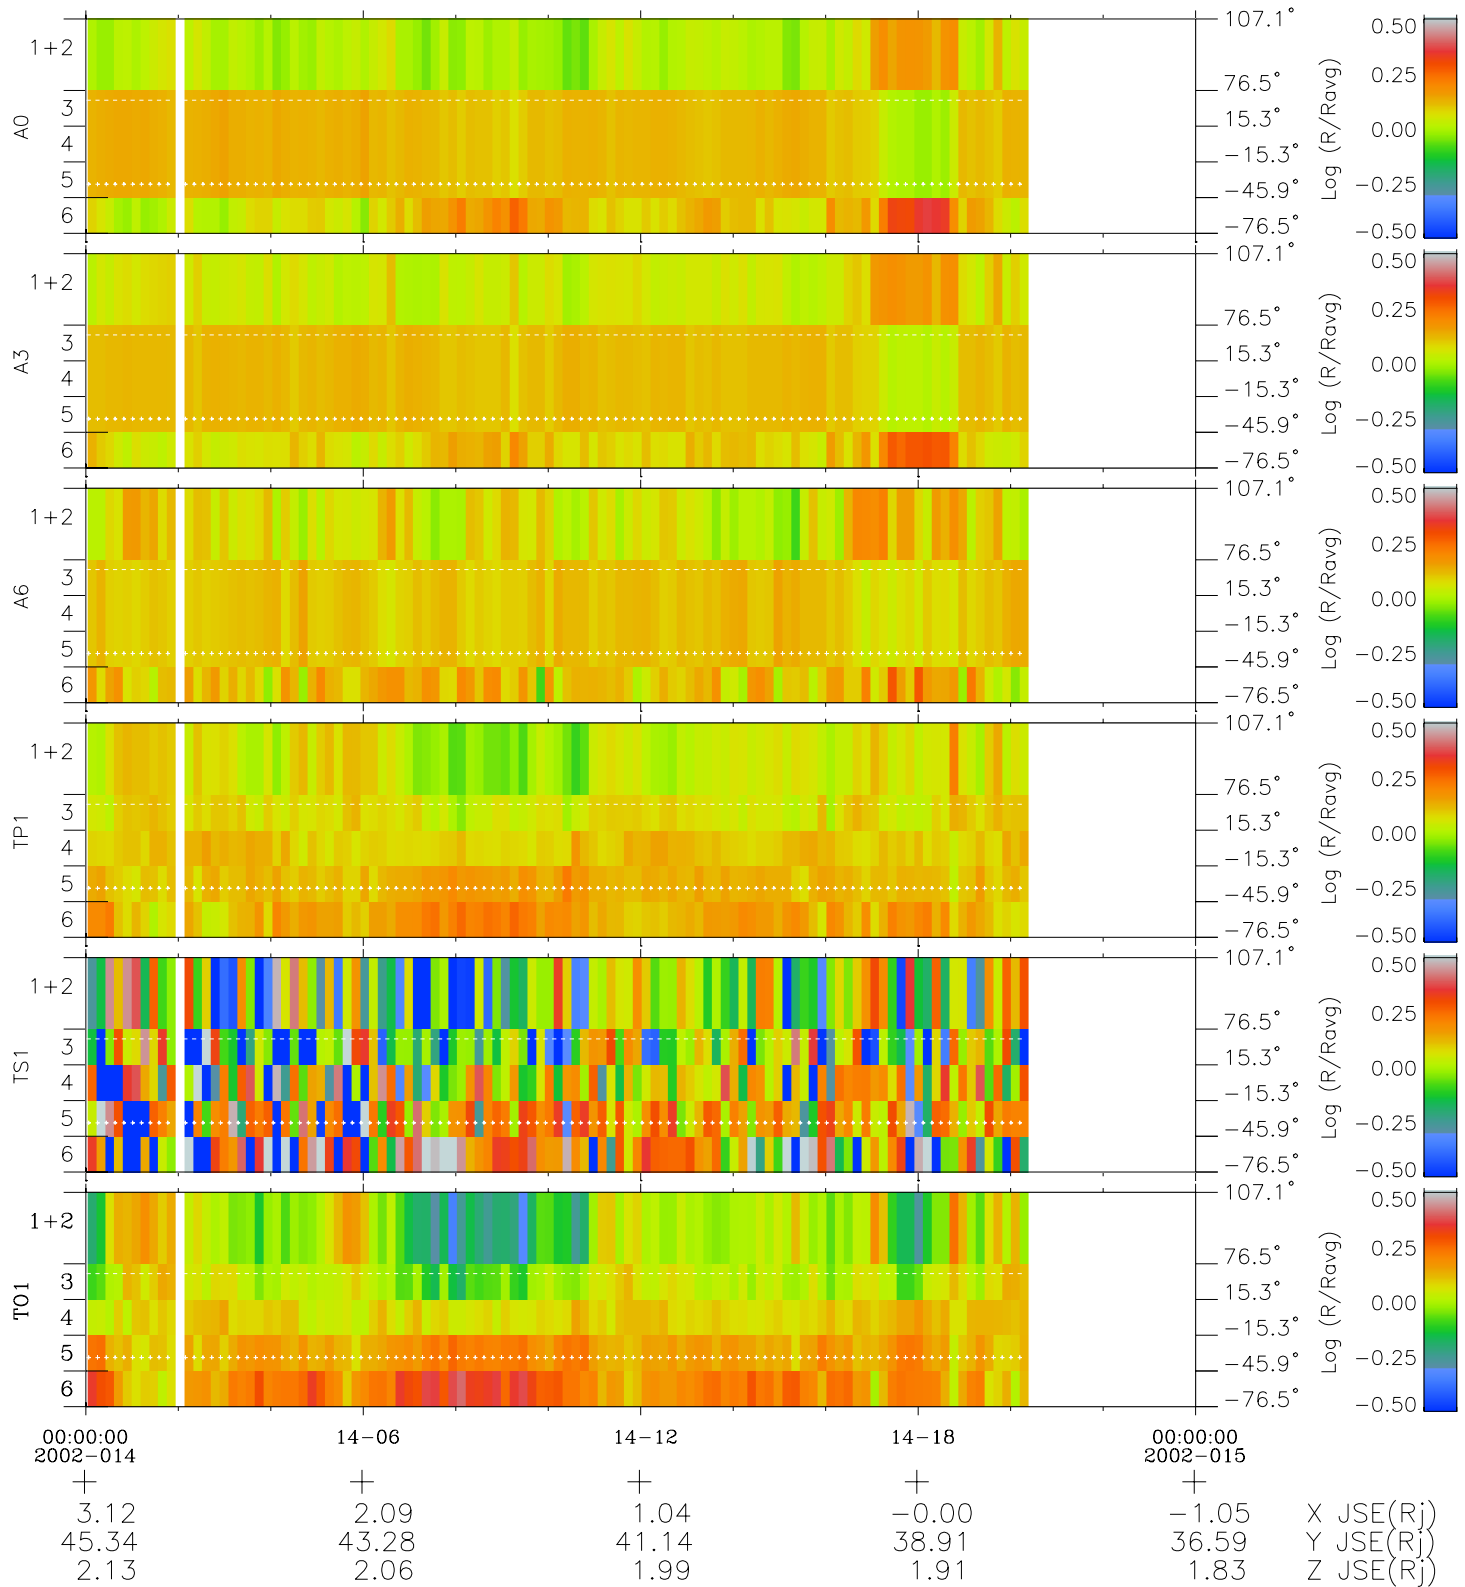

# Galileo EPD Real Elevation Anisotropies 02014

Software Version: RTELEV\_MEAN V 1.20  
 Data Production: 15-00-02  
 Plot Production: Tue Jan 15 02:41:47 2002  
 Color File: wondr3  
 Geofactor File: 1.1

- ◇ = Jupiter look direction
- = Corotation look direction