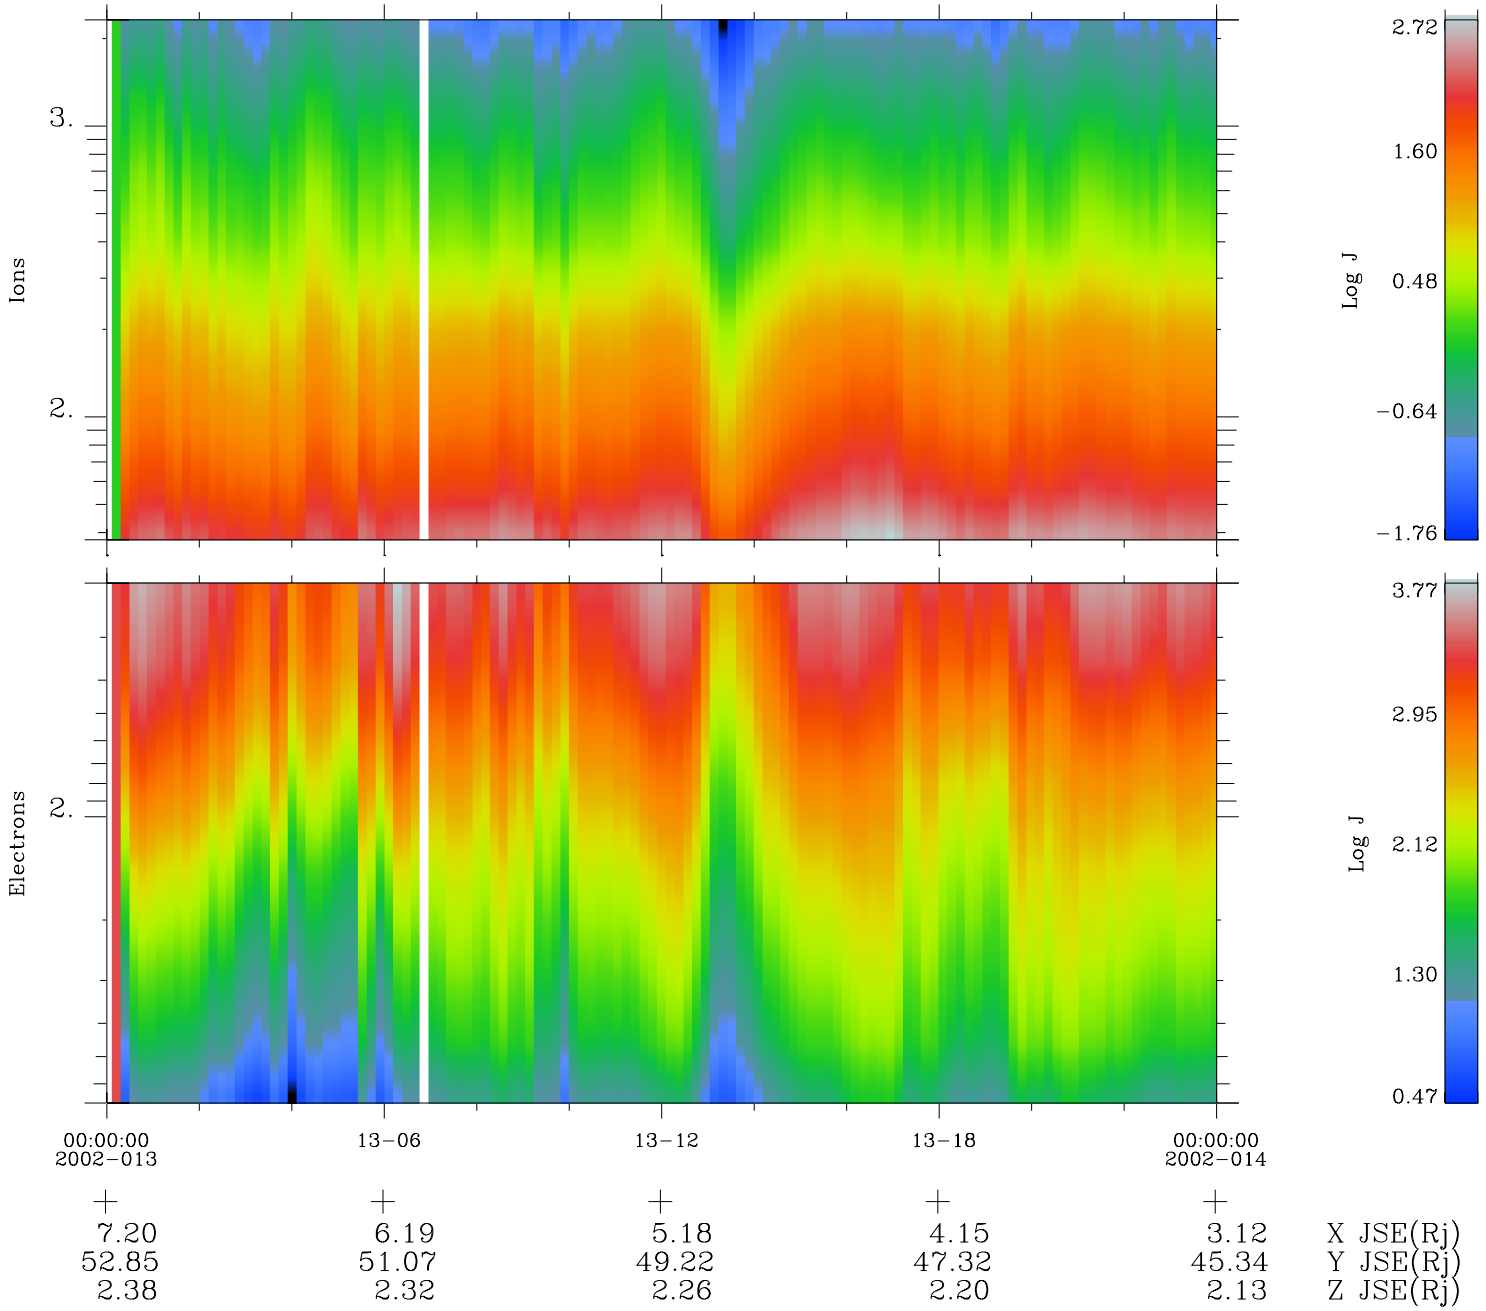

# Galileo EPD Real Time Omni Spectrum 02013

Software Version: RTSPEC\_OMNI V 1.20  
 Data Production: 15-00-02  
 Plot Production: Tue Jan 15 02:28:07 2002  
 Color File: wondr3  
 Geofactor File: 1.1

◇ = Jupiter look direction  
 □ = Corotation look direction