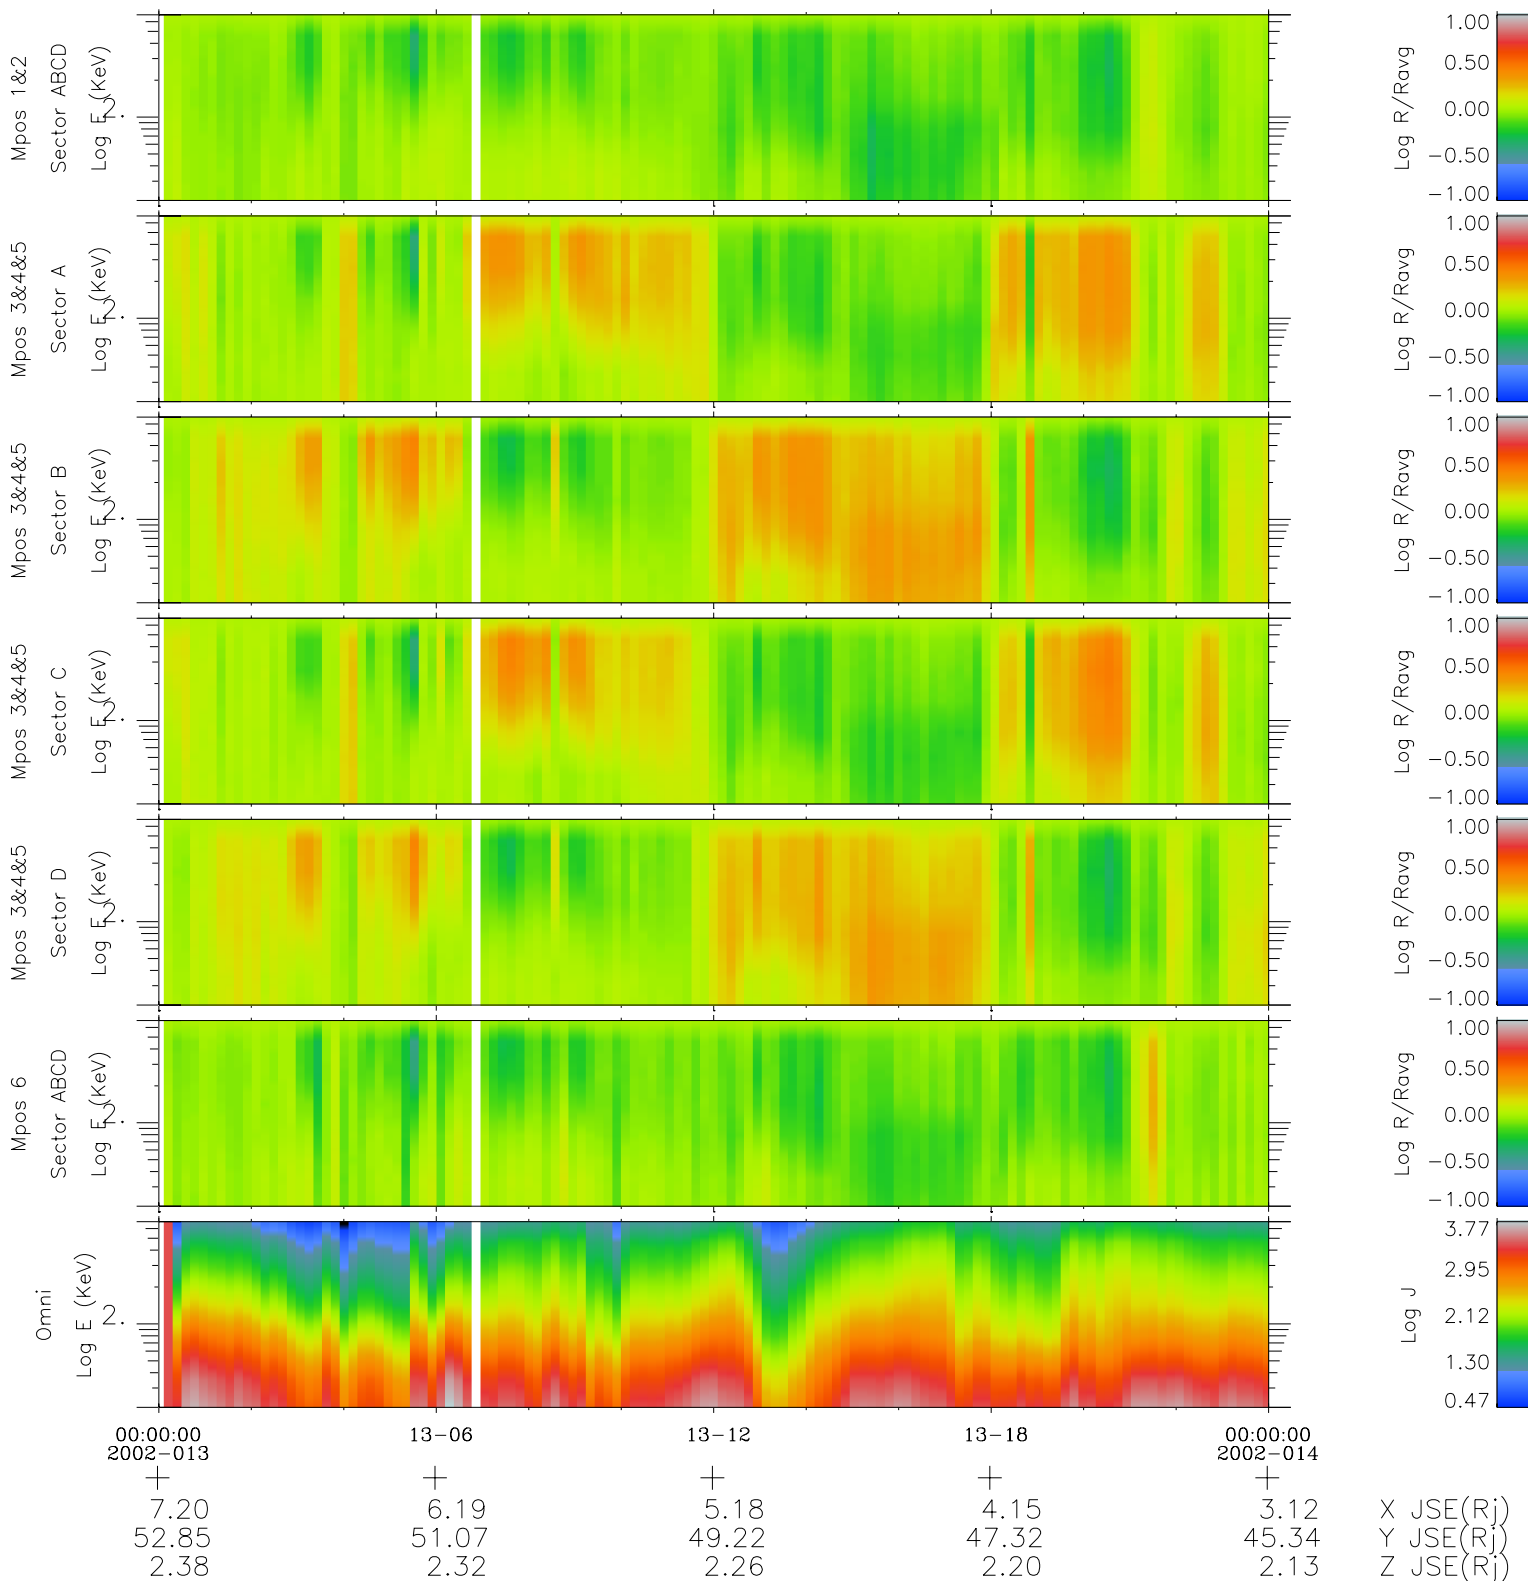

# Galileo EPD Real Time R6 Electrons Spectra 02013

Software Version: RTSPEC\_R6 V 1.20  
 Data Production: 15-00-02  
 Plot Production: Tue Jan 15 02:28:00 2002  
 Color File: wondr3  
 Geofactor File: 1.1

- ◇ = Jupiter look direction
- = Corotation look direction