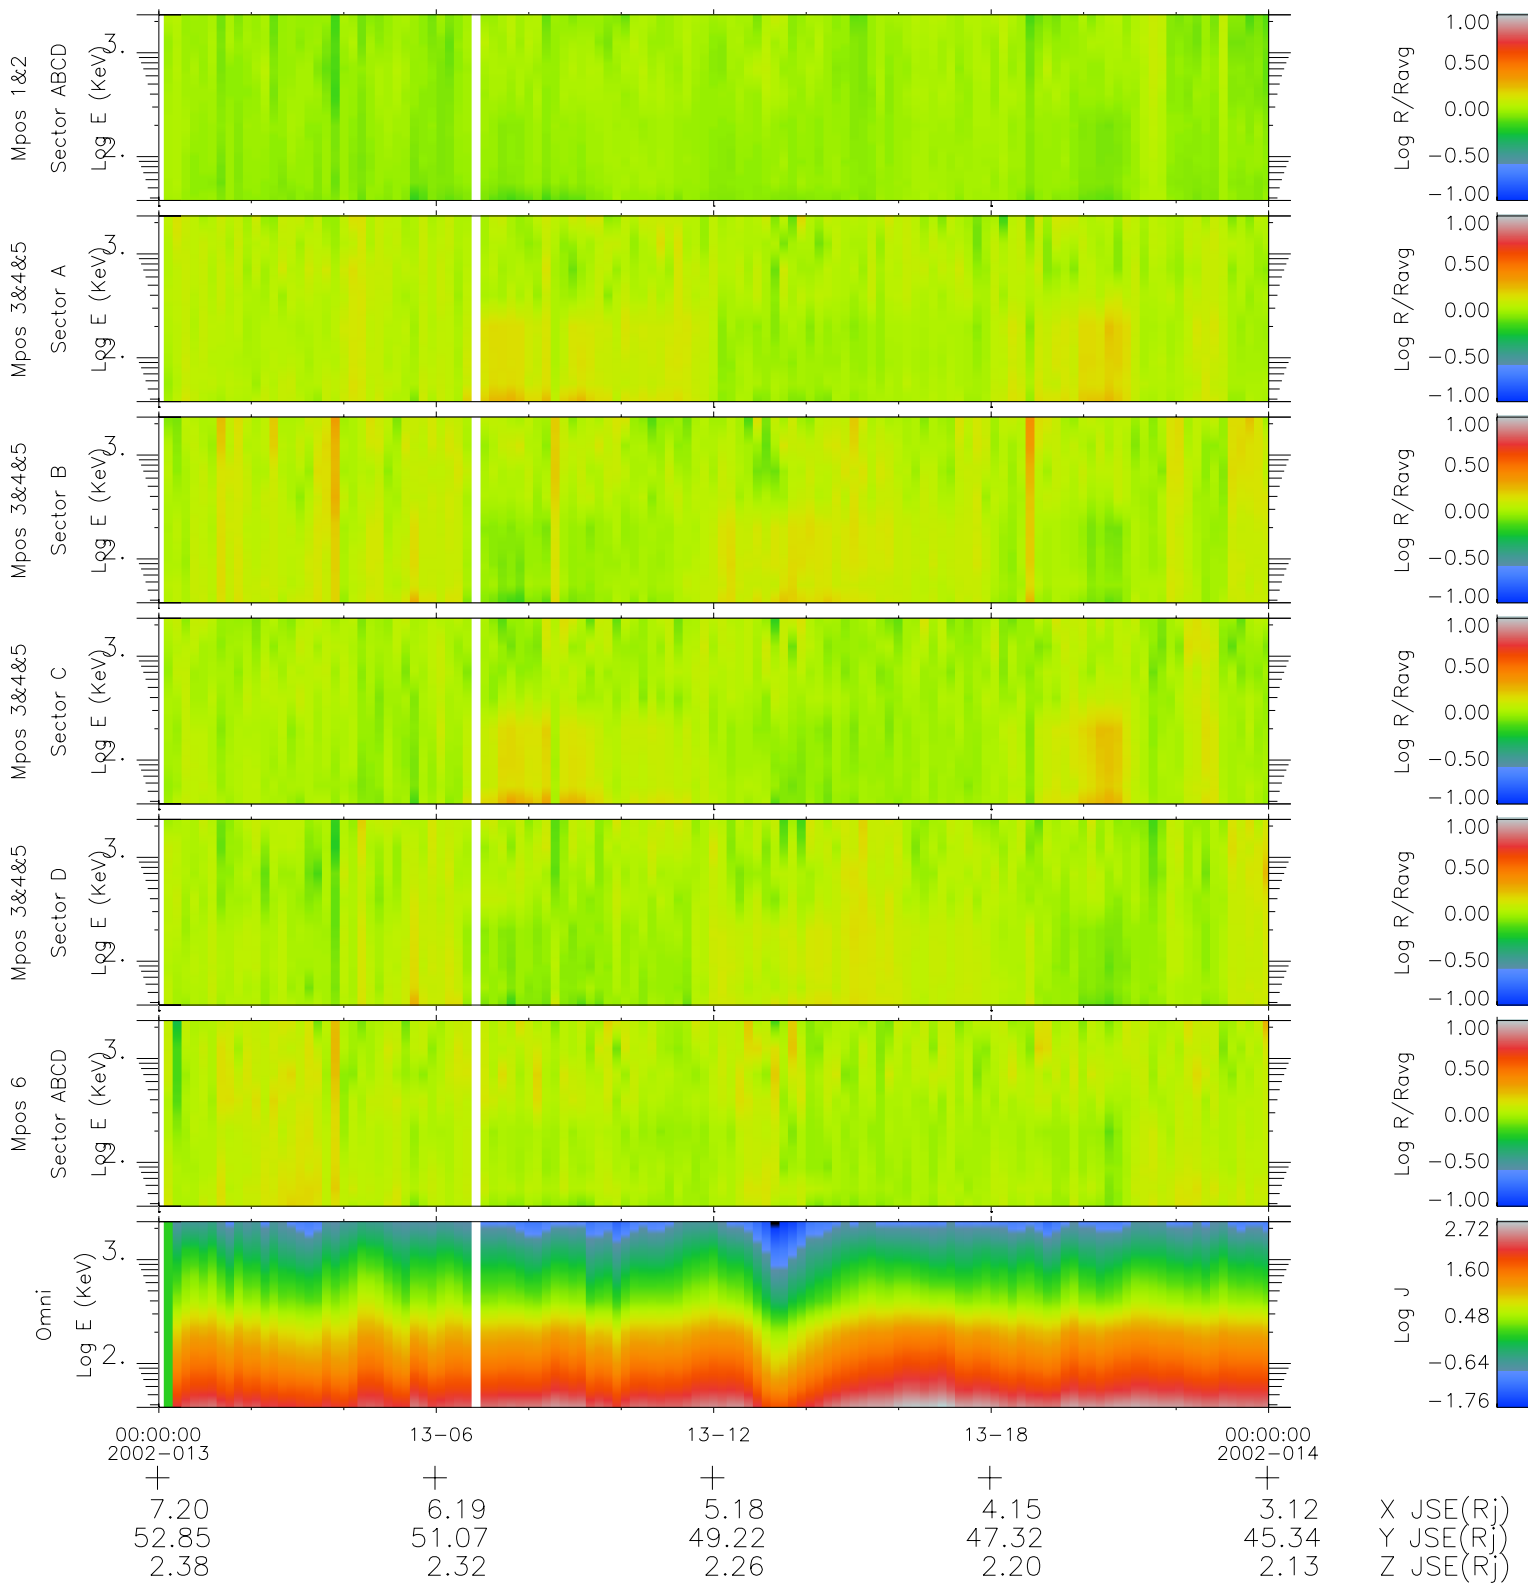

Galileo EPD Real Time R6 Ions Spectra 02013

Software Version: RTSPEC_R6 V 1.20
 Data Production: 15-00-02
 Plot Production: Tue Jan 15 02:27:54 2002
 Color File: wondr3
 Geofactor File: 1.1

◇ = Jupiter look direction
 □ = Corotation look direction