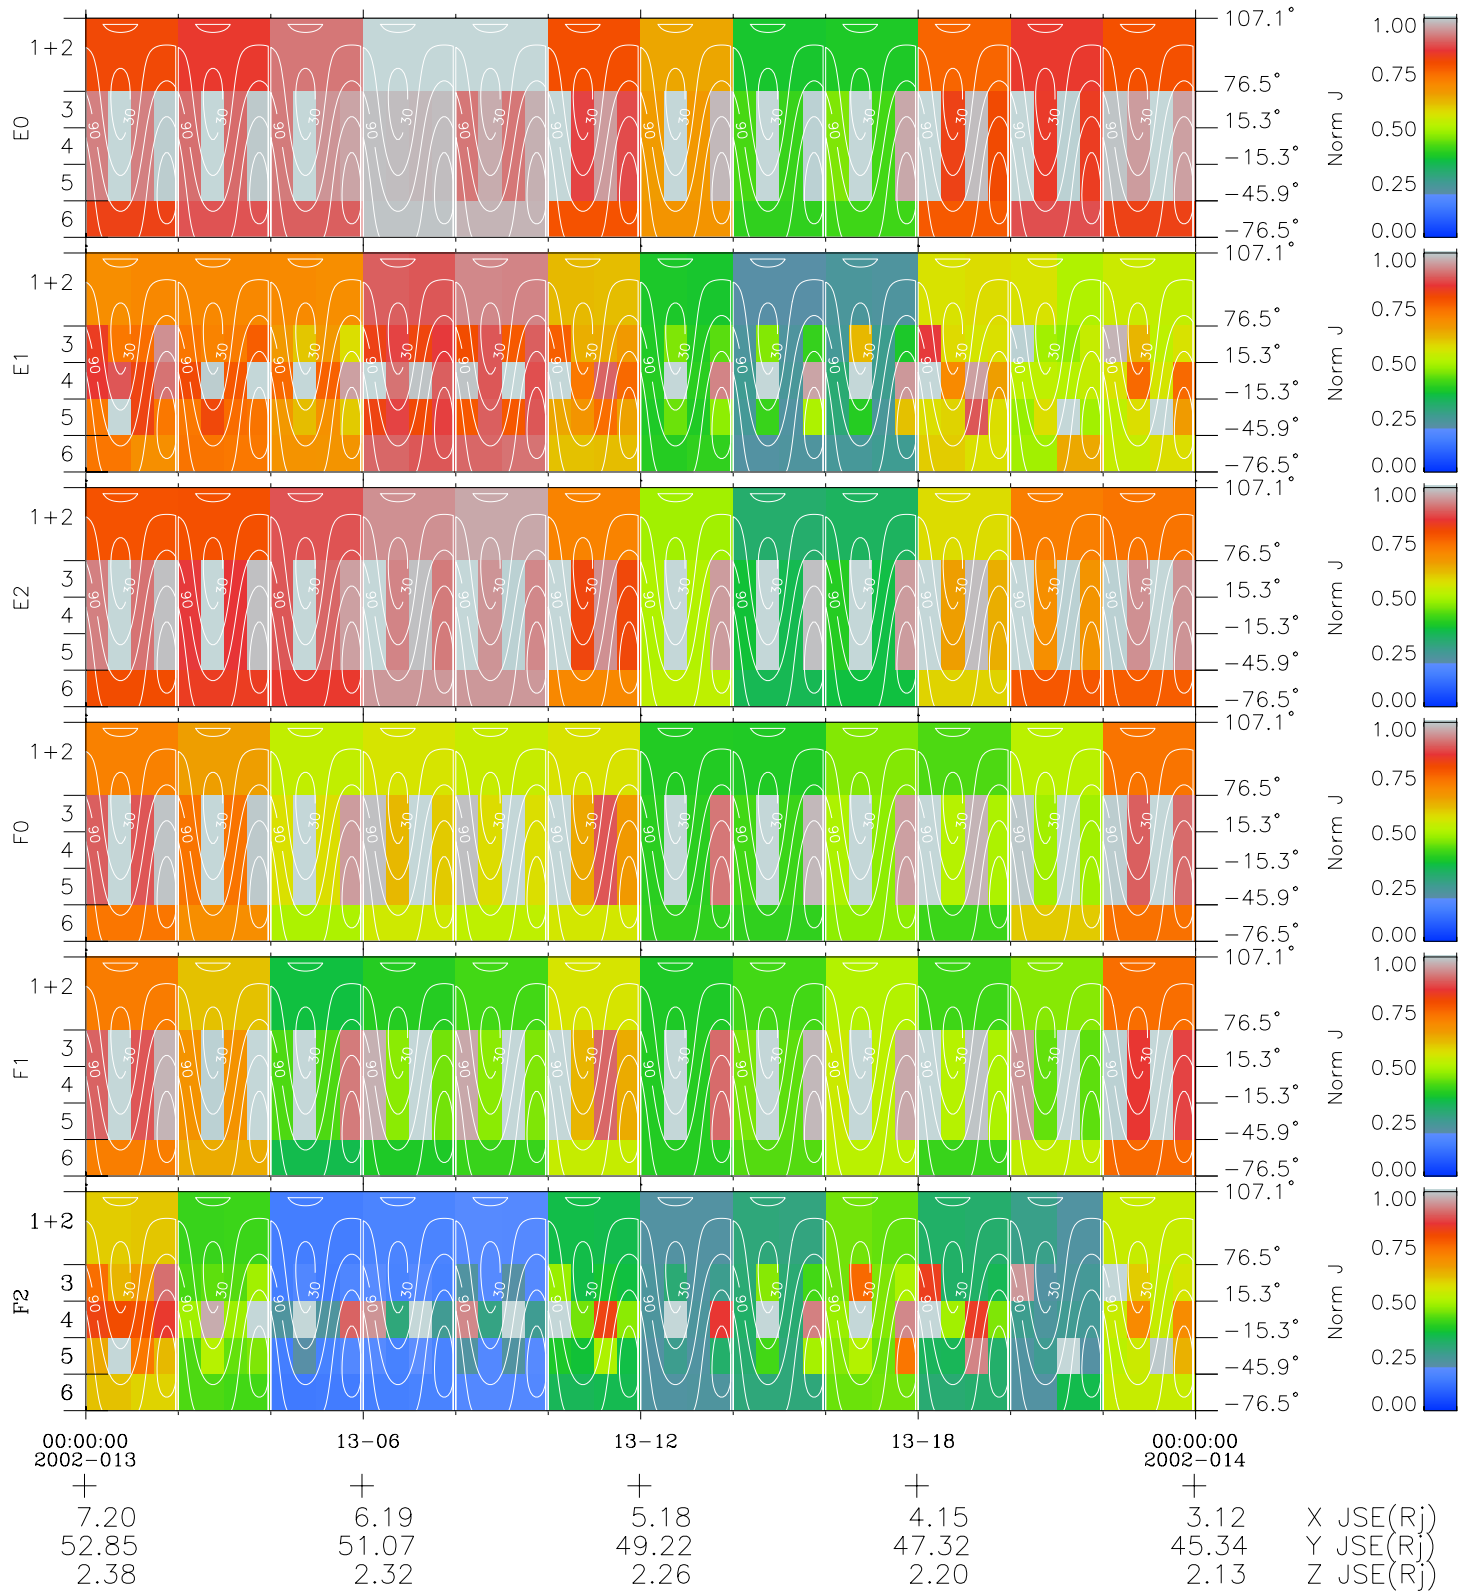

# Galileo EPD Real Time All-Sky Anisotropies 02013

Software Version: RTSKY\_NORM V 1.20  
 Data Production: 15-00-02  
 Plot Production: Tue Jan 15 02:28:46 2002  
 Color File: wondr3  
 Geofactor File: 1.1

- ◇ = Jupiter look direction
- = Corotation look direction