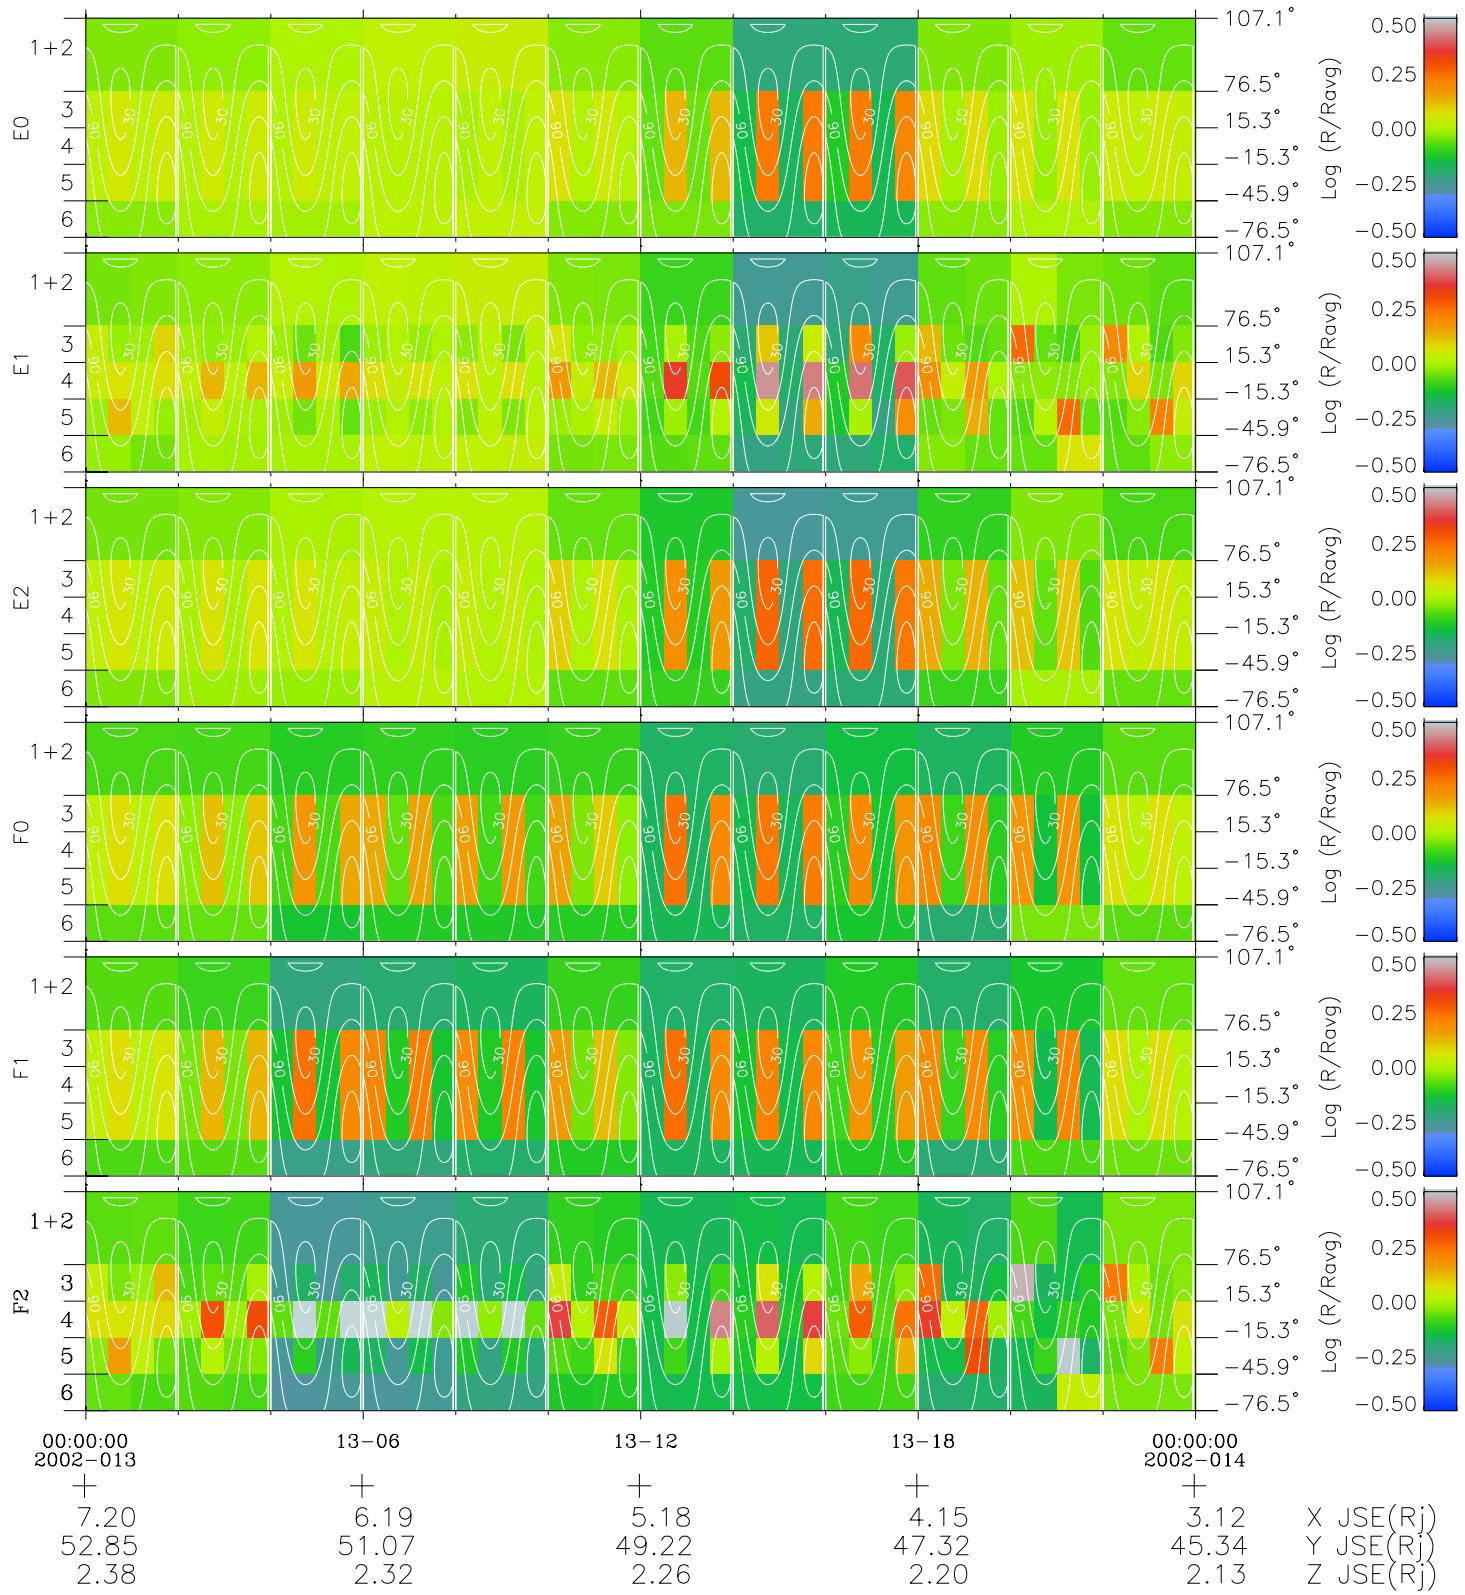

Galileo EPD Real Time All-Sky Anisotropies 02013

Software Version: RTSKY_MEAN V 1.20
 Data Production: 15-00-02
 Plot Production: Tue Jan 15 02:28:20 2002
 Color File: wondr3
 Geofactor File: 1.1

- ◇ = Jupiter look direction
- = Corotation look direction