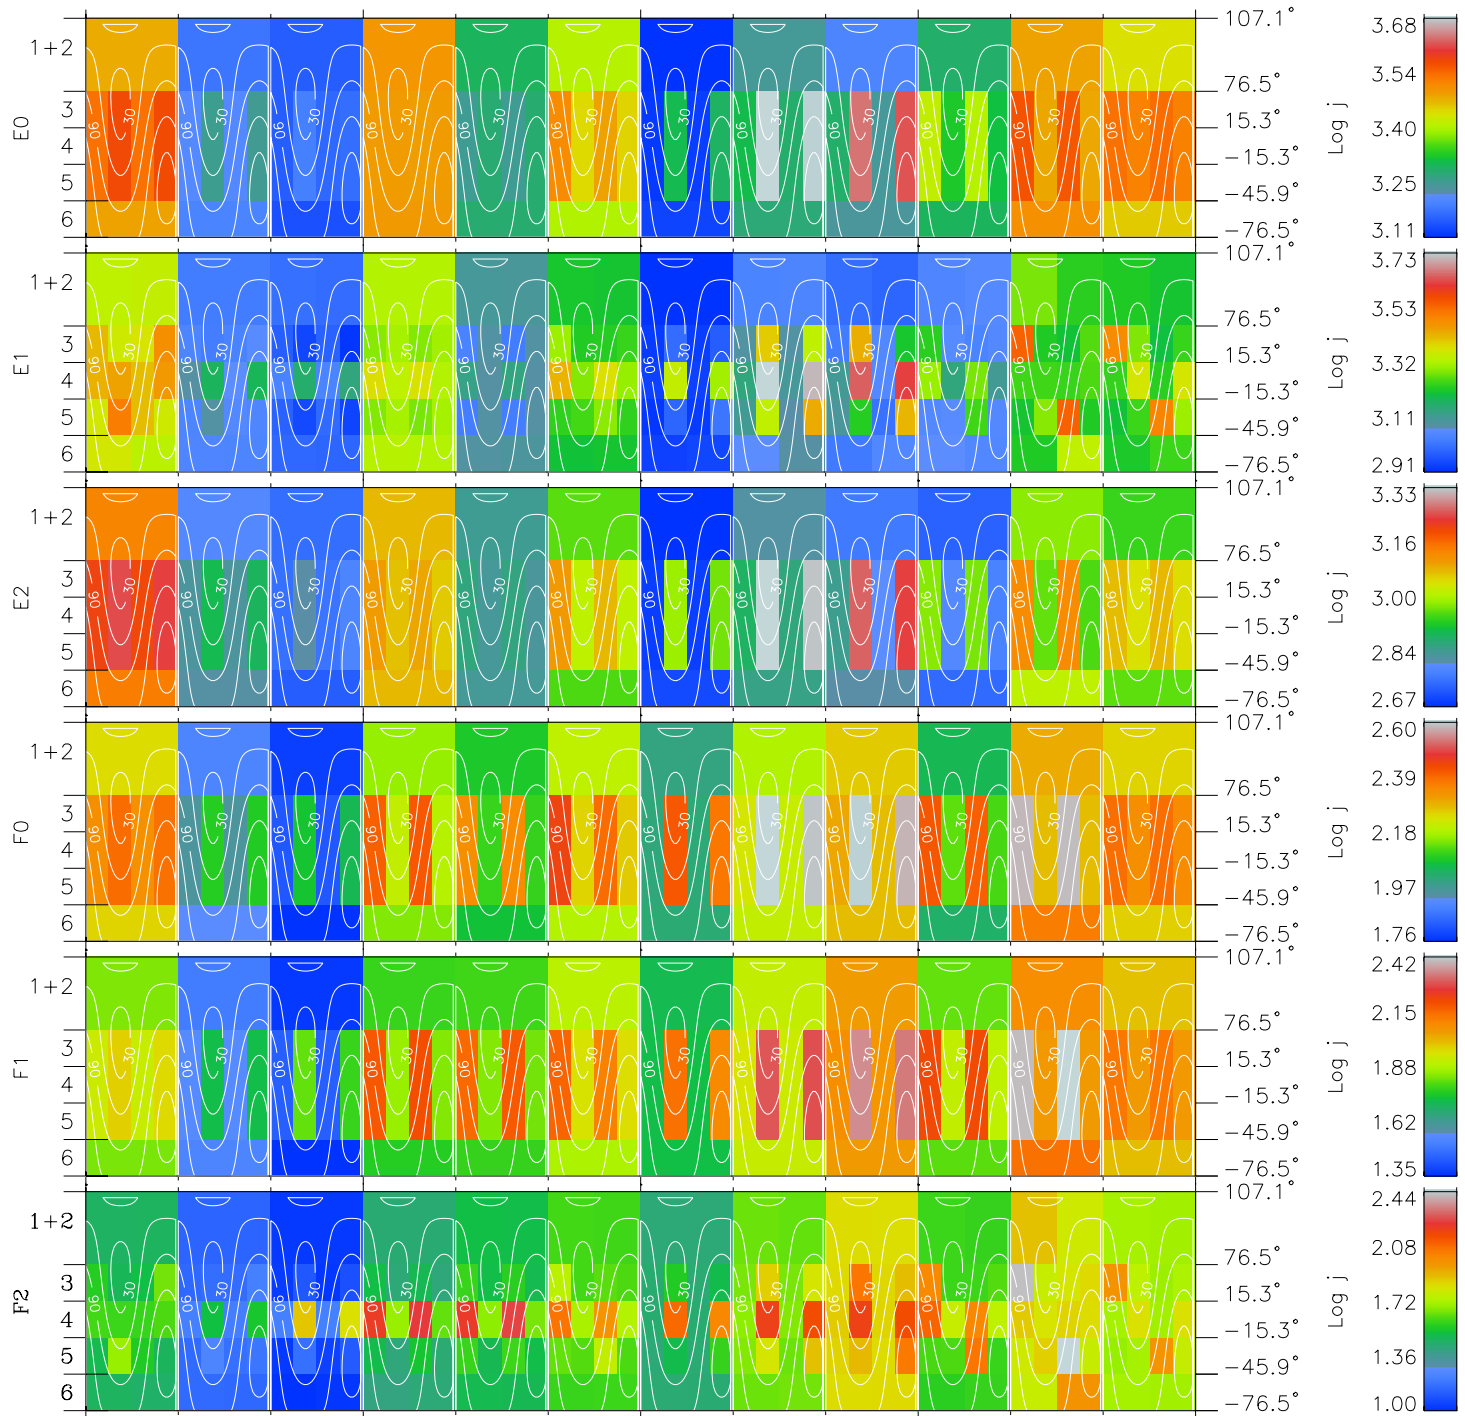

Galileo EPD Real Time All-Sky Anisotropies 02013

Software Version: RTSKY_FLUX V 1.20
 Data Production: 15-00-02
 Plot Production: Tue Jan 15 02:28:33 2002
 Color File: wondr3
 Geofactor File: 1.1

00:00:00 2002-013	13-06	13-12	13-18	00:00:00 2002-014	X JSE(R _j)	Y JSE(R _j)	Z JSE(R _j)
+	+	+	+	+			
7.20	6.19	5.18	4.15	3.12			
52.85	51.07	49.22	47.32	45.34			
2.38	2.32	2.26	2.20	2.13			

- ◇ = Jupiter look direction
- = Corotation look direction