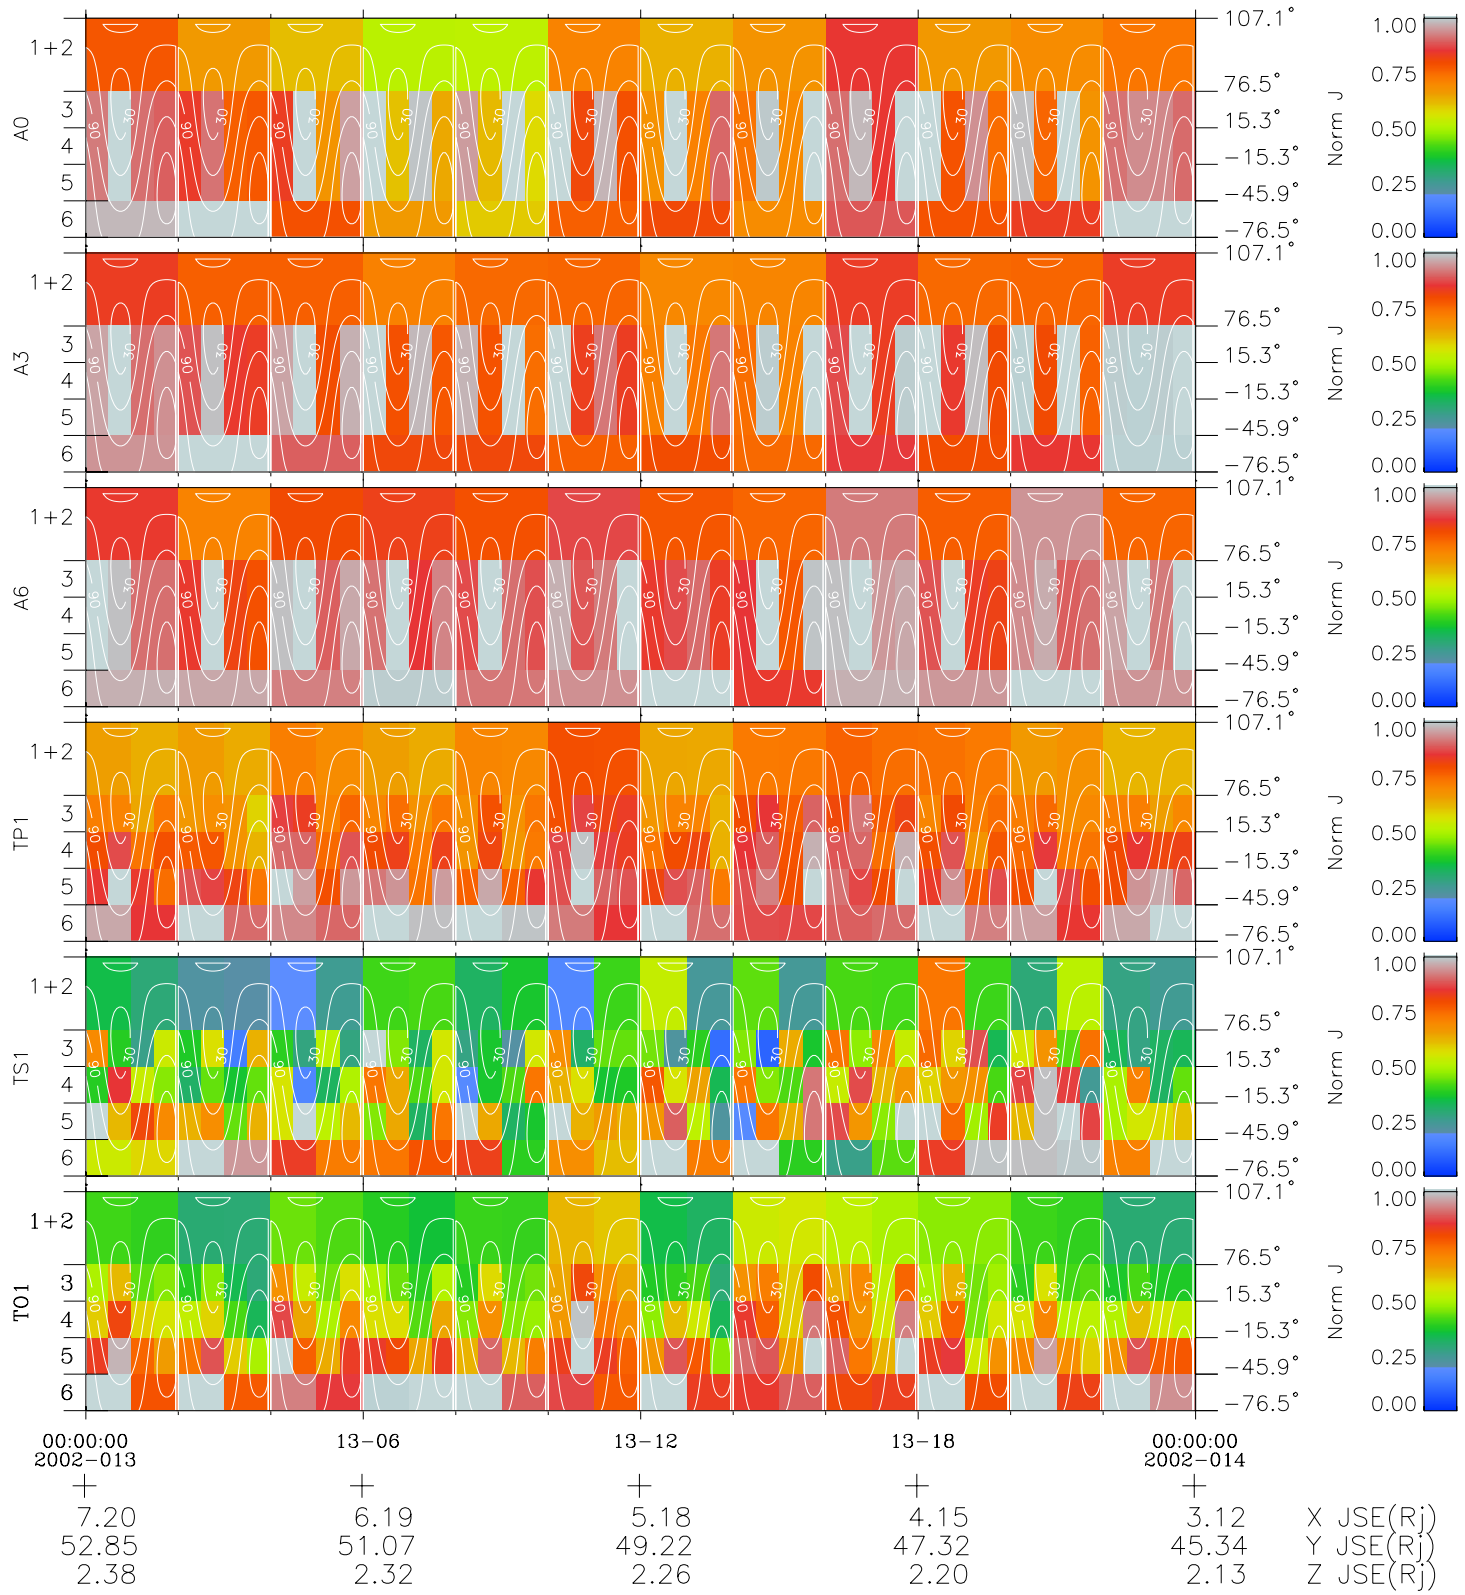

# Galileo EPD Real Time All-Sky Anisotropies 02013

Software Version: RTSKY\_NORM V 1.20  
 Data Production: 15-00-02  
 Plot Production: Tue Jan 15 02:28:40 2002  
 Color File: wondr3  
 Geofactor File: 1.1

- ◇ = Jupiter look direction
- = Corotation look direction