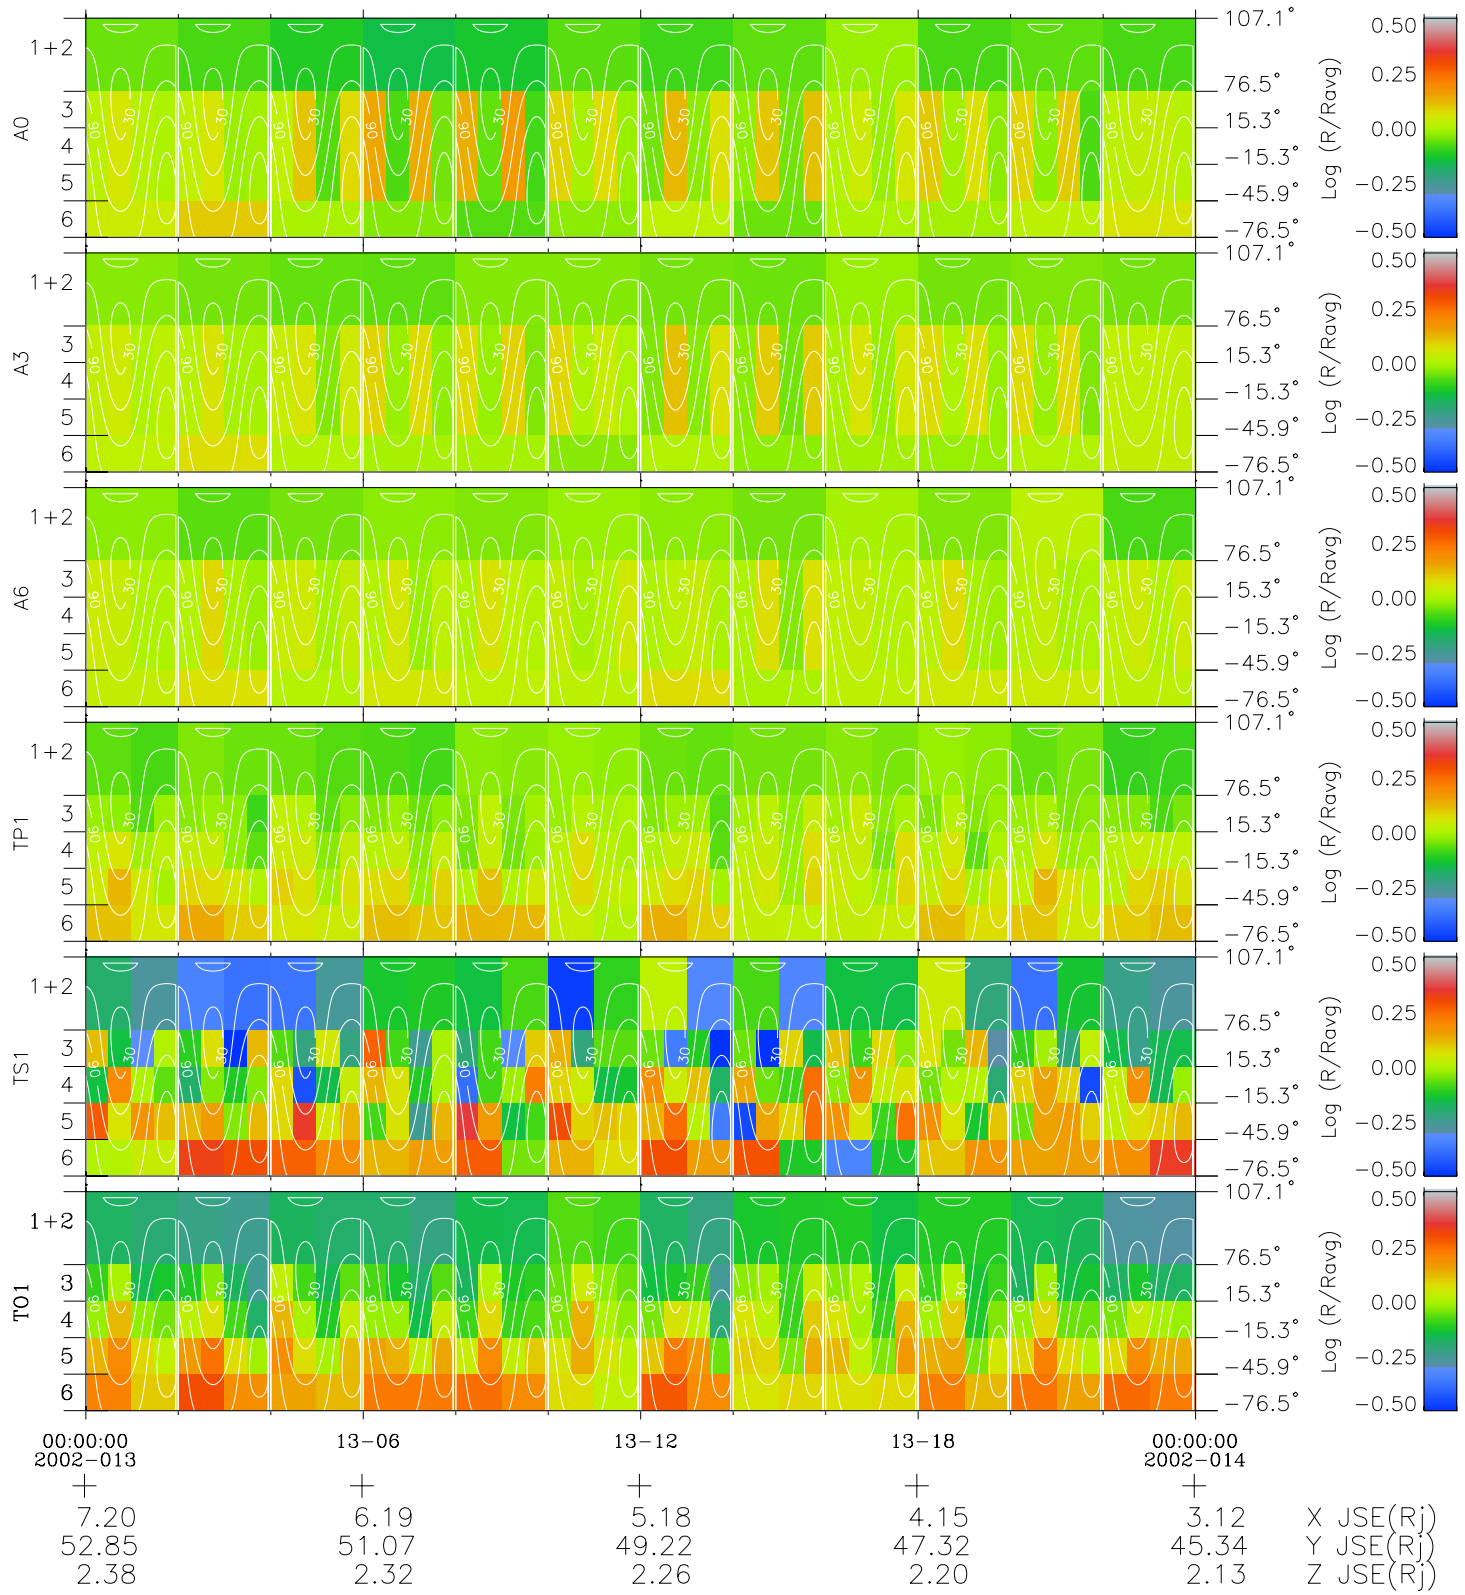

Galileo EPD Real Time All-Sky Anisotropies 02013

Software Version: RTSKY_MEAN V 1.20
 Data Production: 15-00-02
 Plot Production: Tue Jan 15 02:28:14 2002
 Color File: wondr3
 Geofactor File: 1.1

- ◇ = Jupiter look direction
- = Corotation look direction