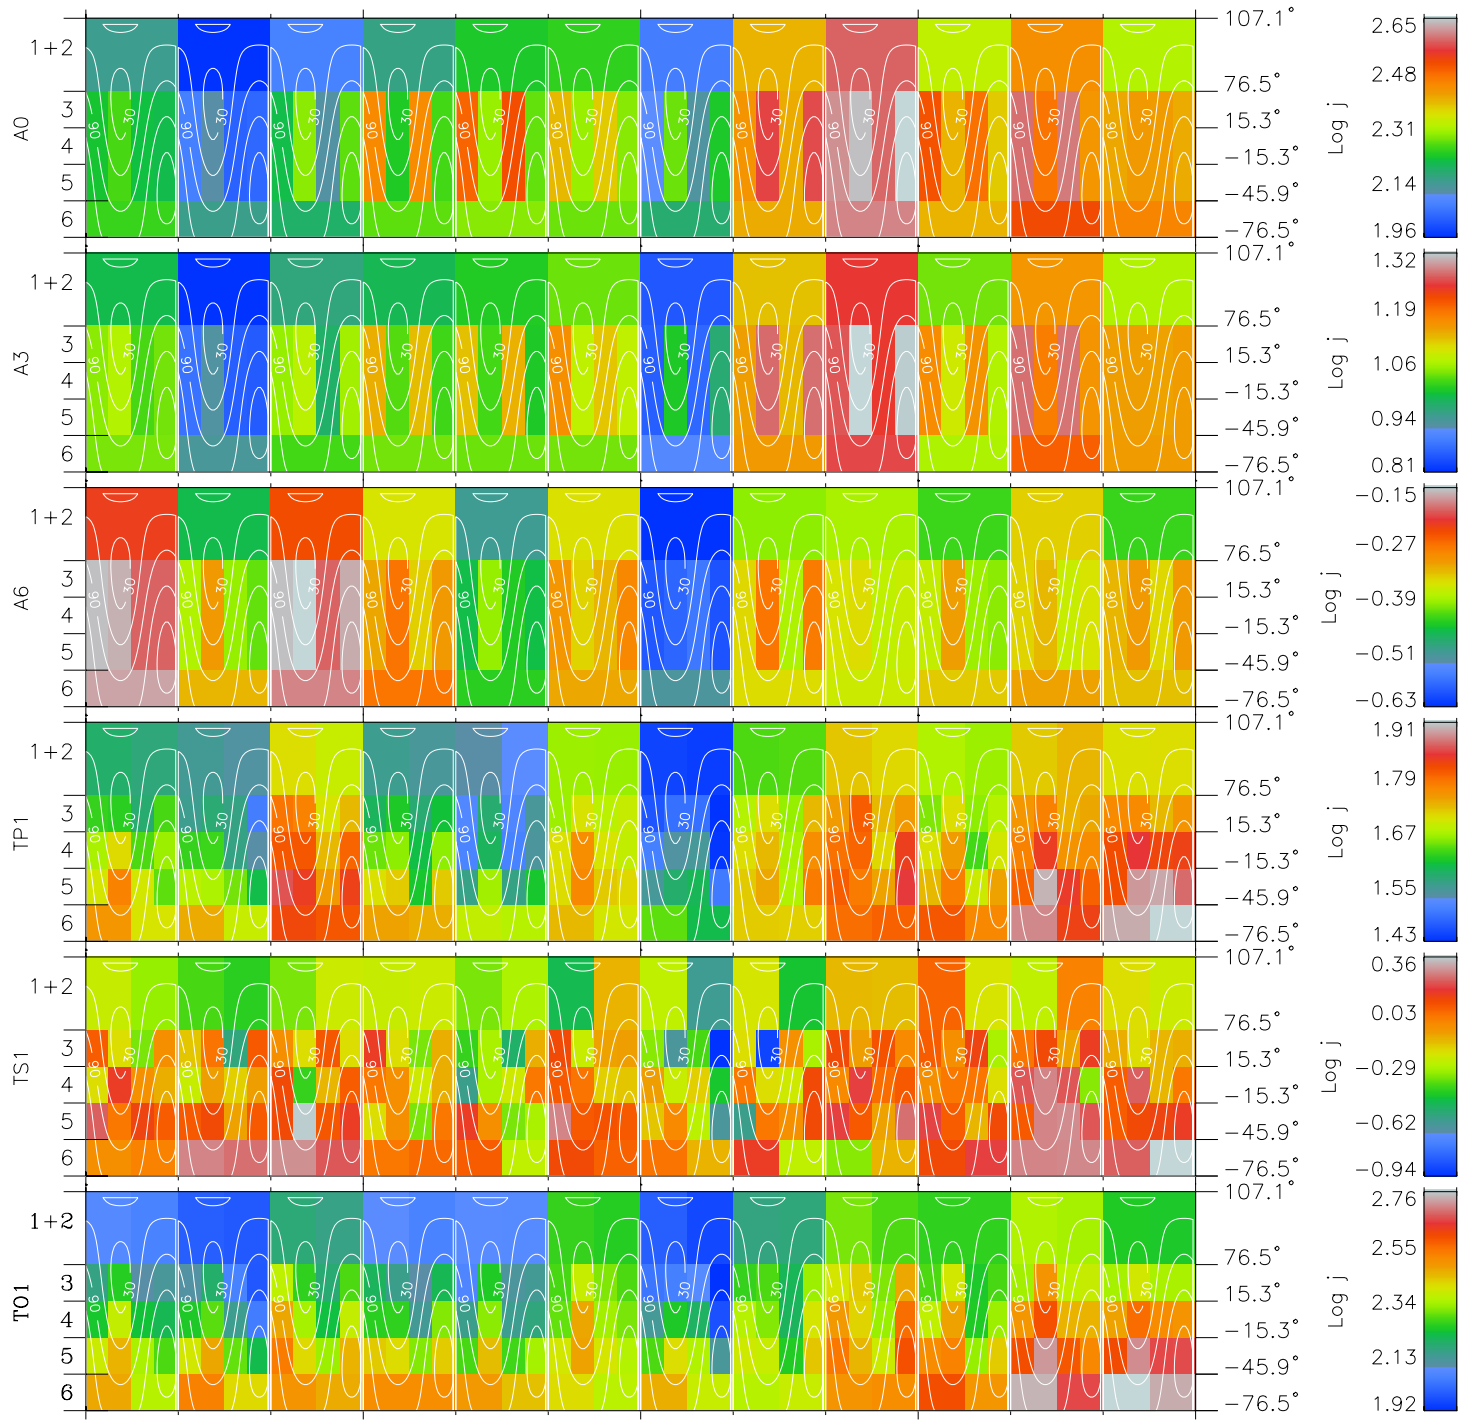

Galileo EPD Real Time All-Sky Anisotropies 02013

Software Version: RTSKY_FLUX V 1.20
 Data Production: 15-00-02
 Plot Production: Tue Jan 15 02:28:27 2002
 Color File: wondr3
 Geofactor File: 1.1

00:00:00 2002-013	13-06	13-12	13-18	00:00:00 2002-014	
+	+	+	+	+	X JSE(R _j)
7.20	6.19	5.18	4.15	3.12	Y JSE(R _j)
52.85	51.07	49.22	47.32	45.34	Z JSE(R _j)
2.38	2.32	2.26	2.20	2.13	

- ◇ = Jupiter look direction
- = Corotation look direction