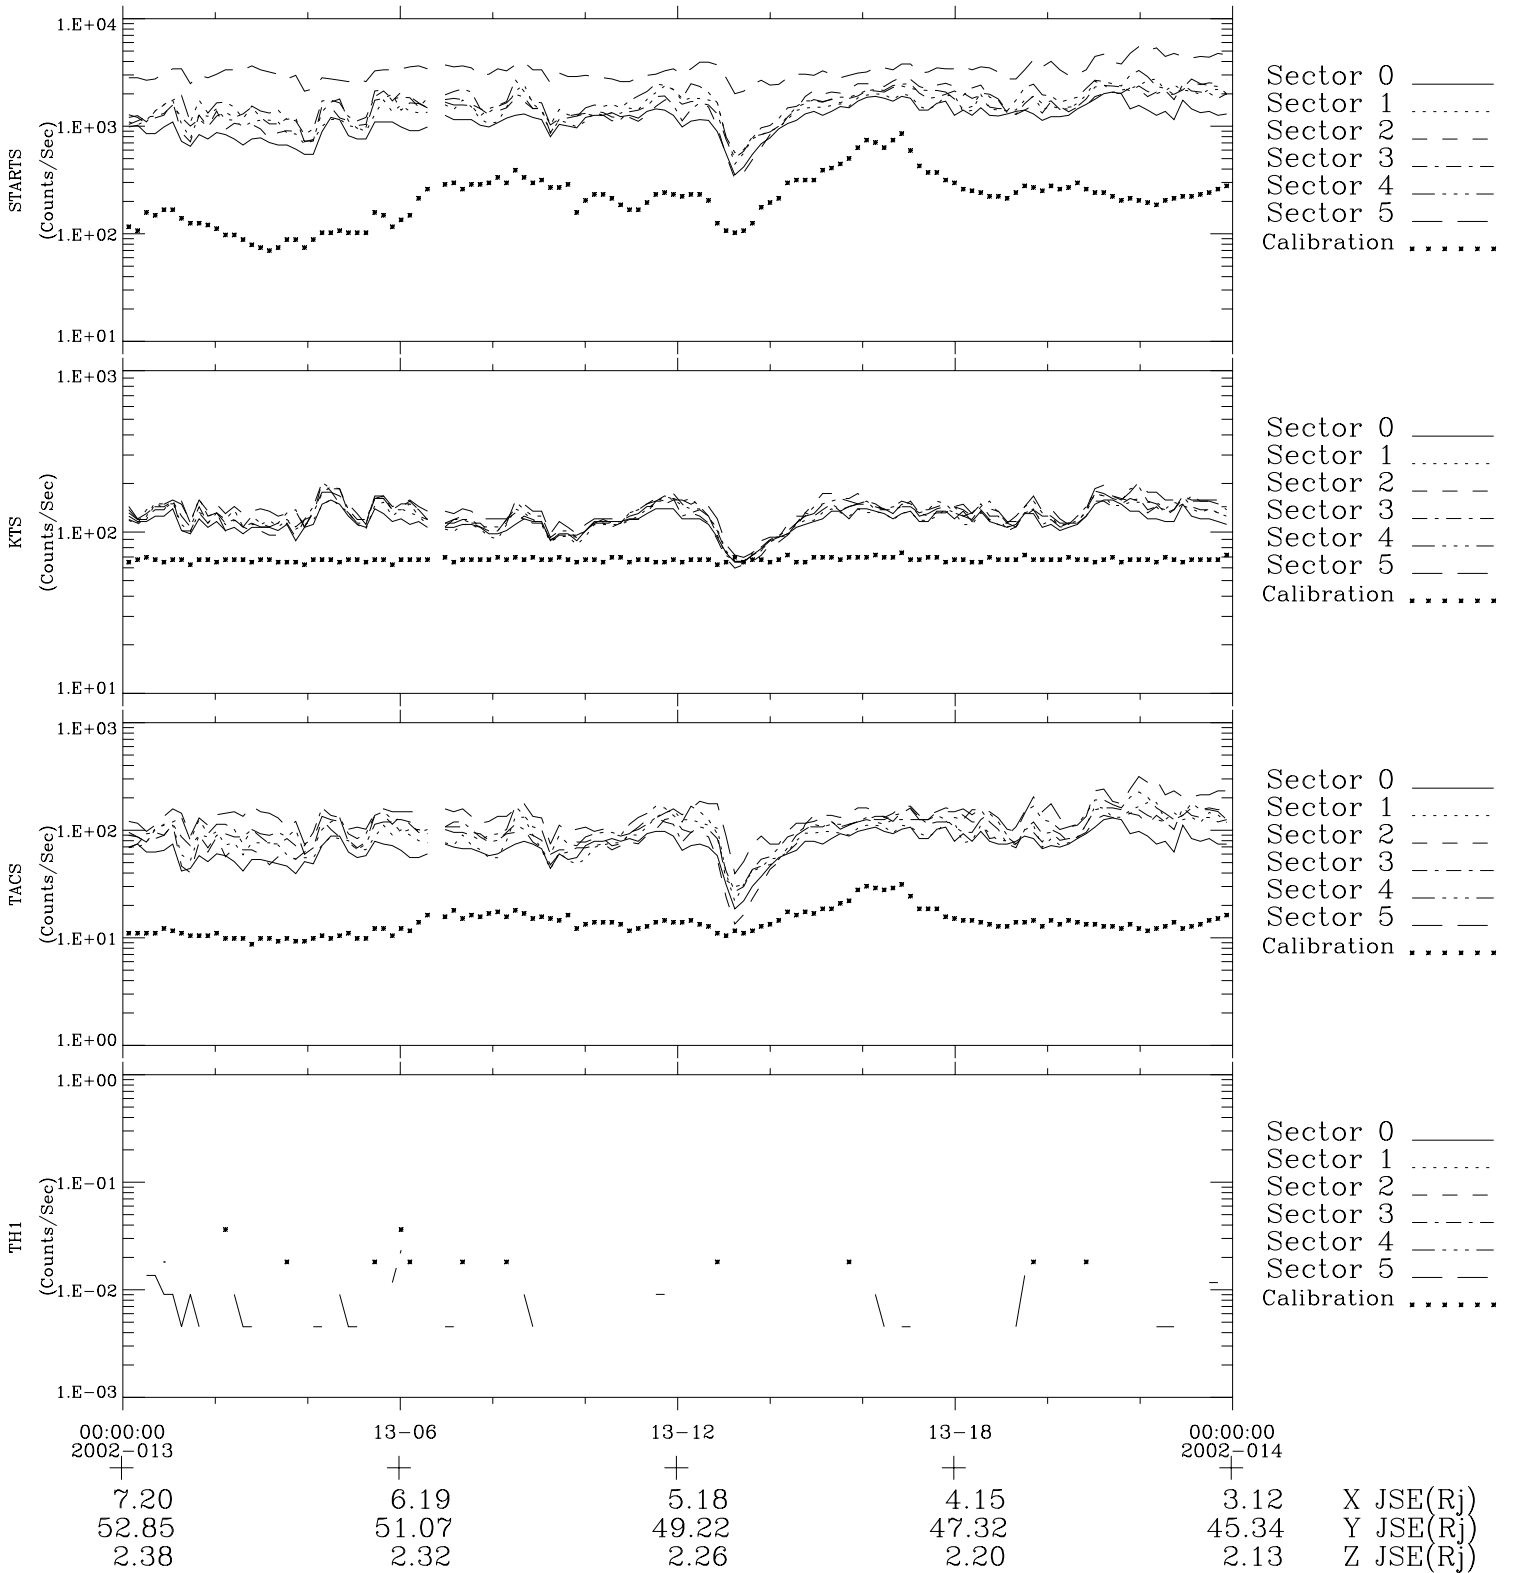

# Galileo EPD Real-Time Six-Sector 02013

Software Version: RTLINE\_R6 V 1.20  
Data Production: 15-00-02  
Plot Production: Tue Jan 15 02:29:58 2002

◇ = Jupiter look direction  
□ = Corotation look direction