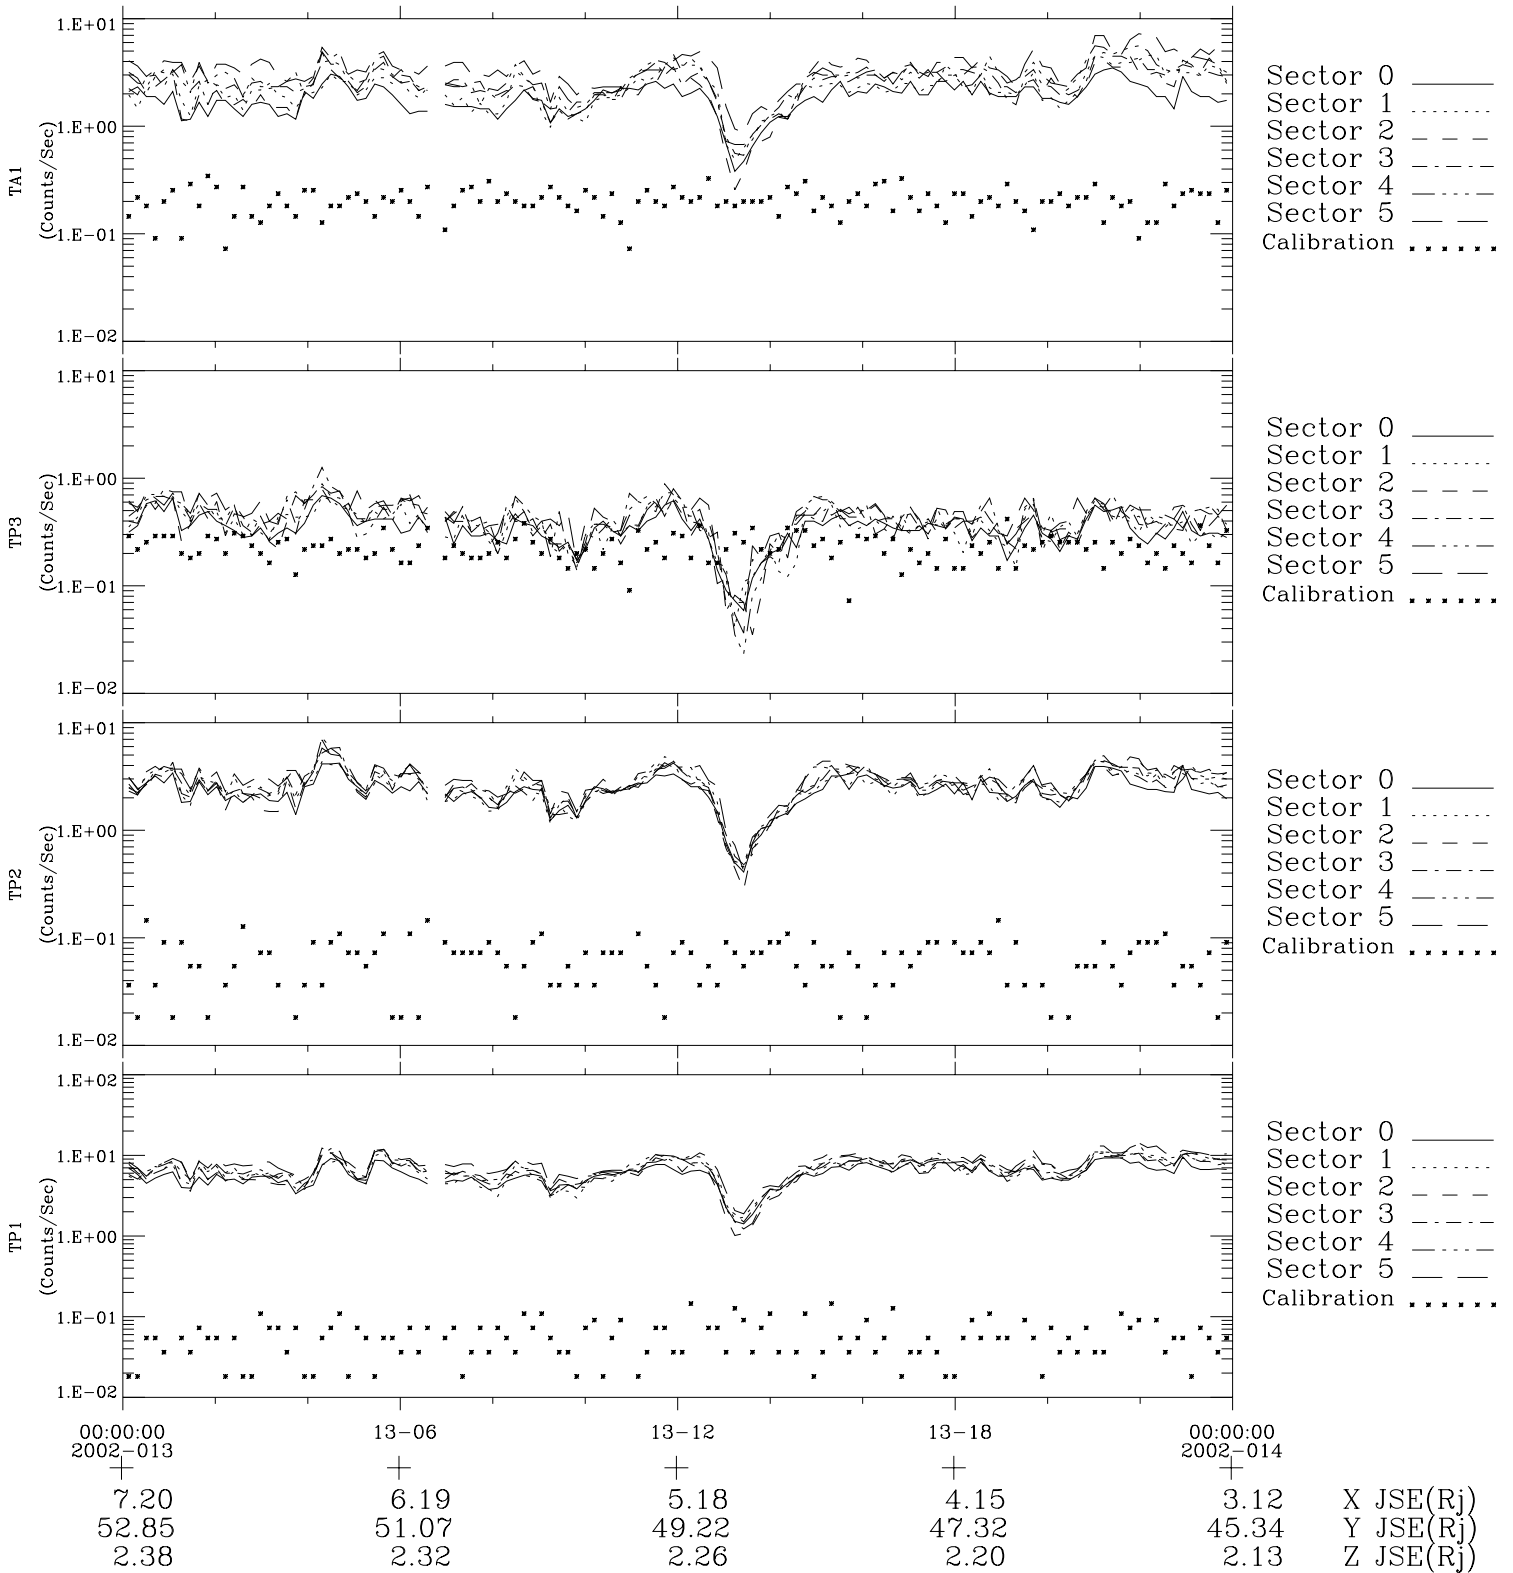

# Galileo EPD Real-Time Six-Sector 02013

Software Version: RTLINE\_R6 V 1.20  
Data Production: 15-00-02  
Plot Production: Tue Jan 15 02:29:56 2002

◇ = Jupiter look direction  
□ = Corotation look direction