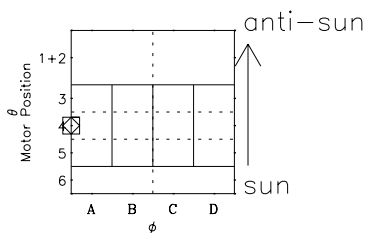

# Galileo EPD Real-Time Six-Sector 02013

Software Version: RTLINE\_R6 V 1.20  
Data Production: 15-00-02  
Plot Production: Tue Jan 15 02:29:56 2002

◇ = Jupiter look direction  
□ = Corotation look direction