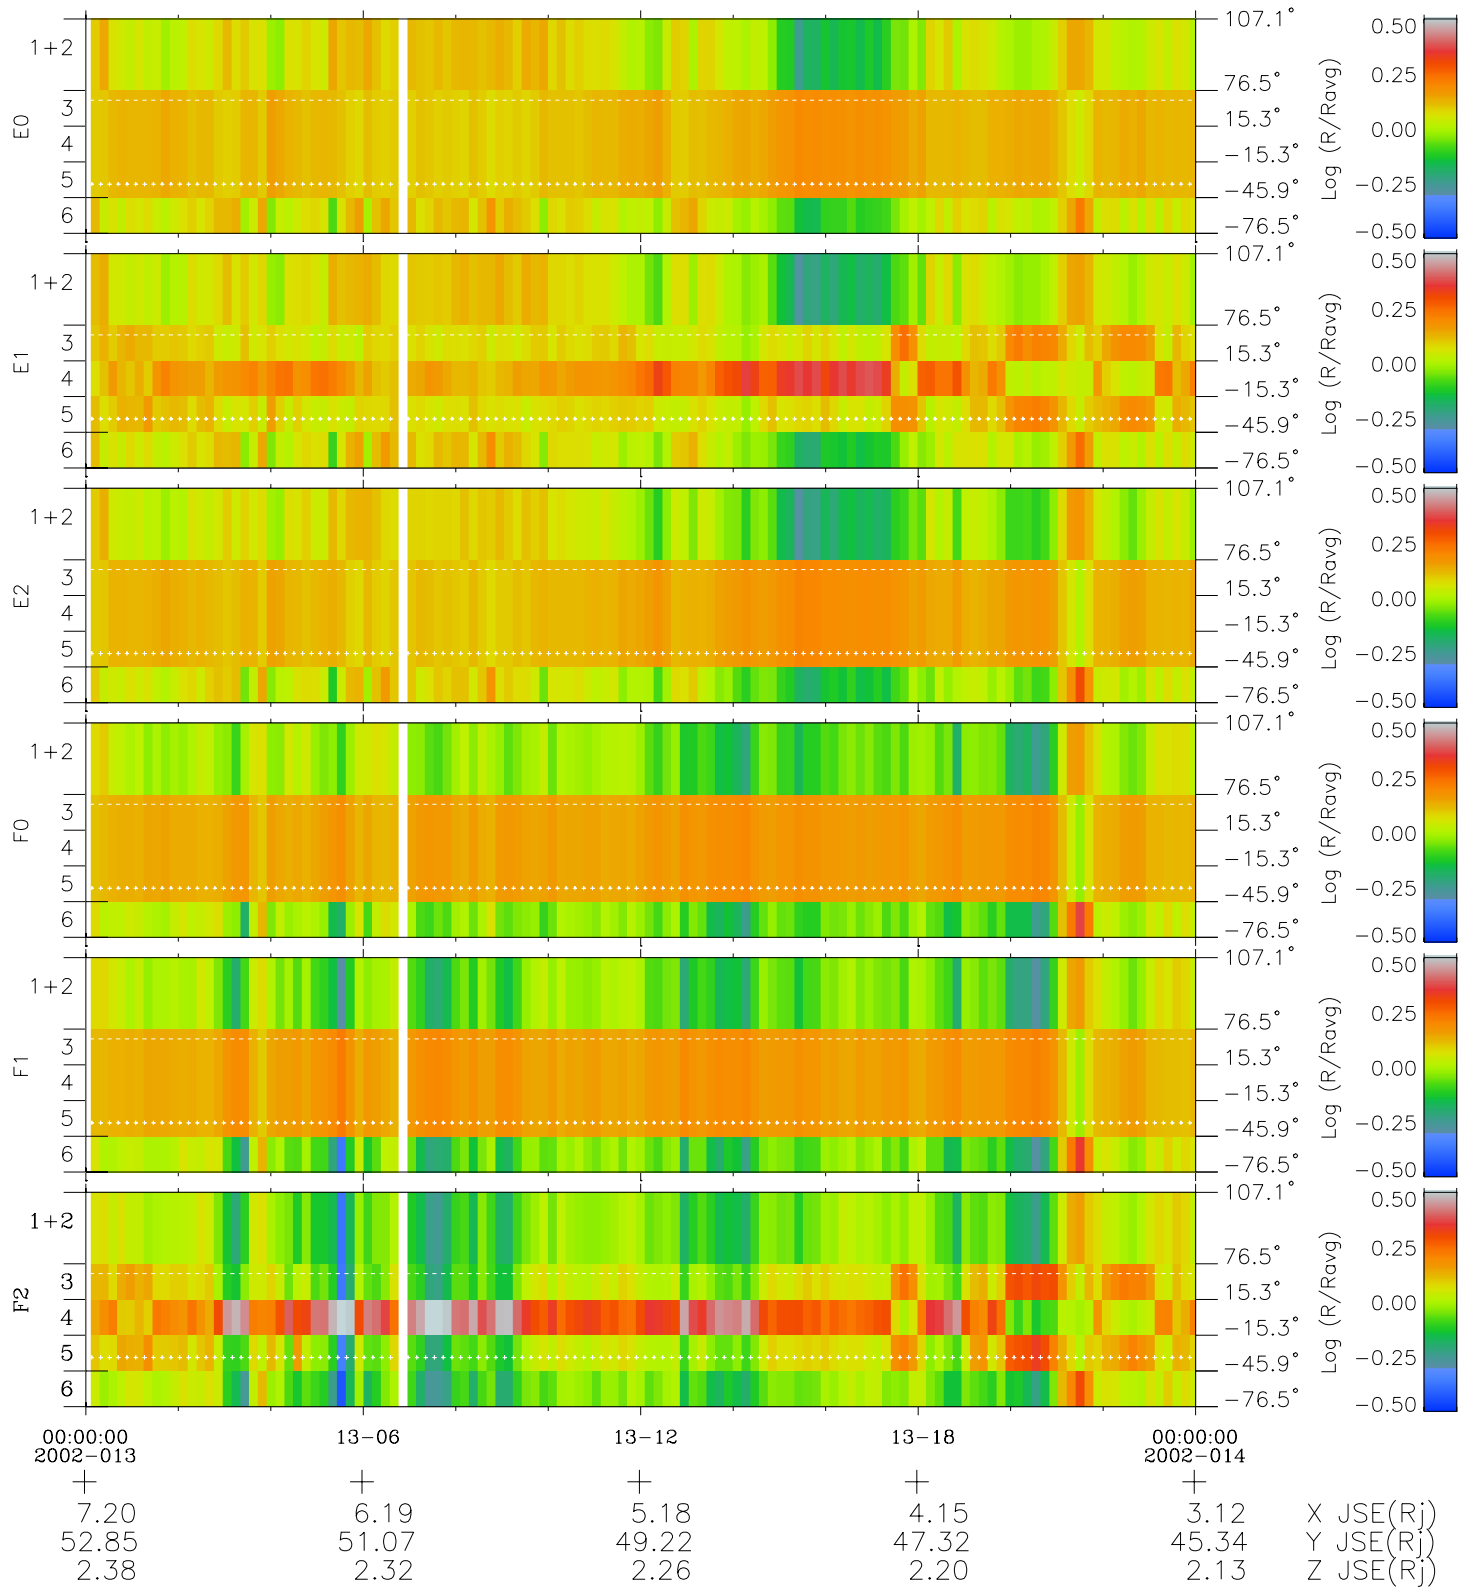

Galileo EPD Real Elevation Anisotropies 02013

Software Version: RTELEV_MEAN V 1.20
 Data Production: 15-00-02
 Plot Production: Tue Jan 15 02:28:56 2002
 Color File: wondr3
 Geofactor File: 1.1

- ◇ = Jupiter look direction
- = Corotation look direction