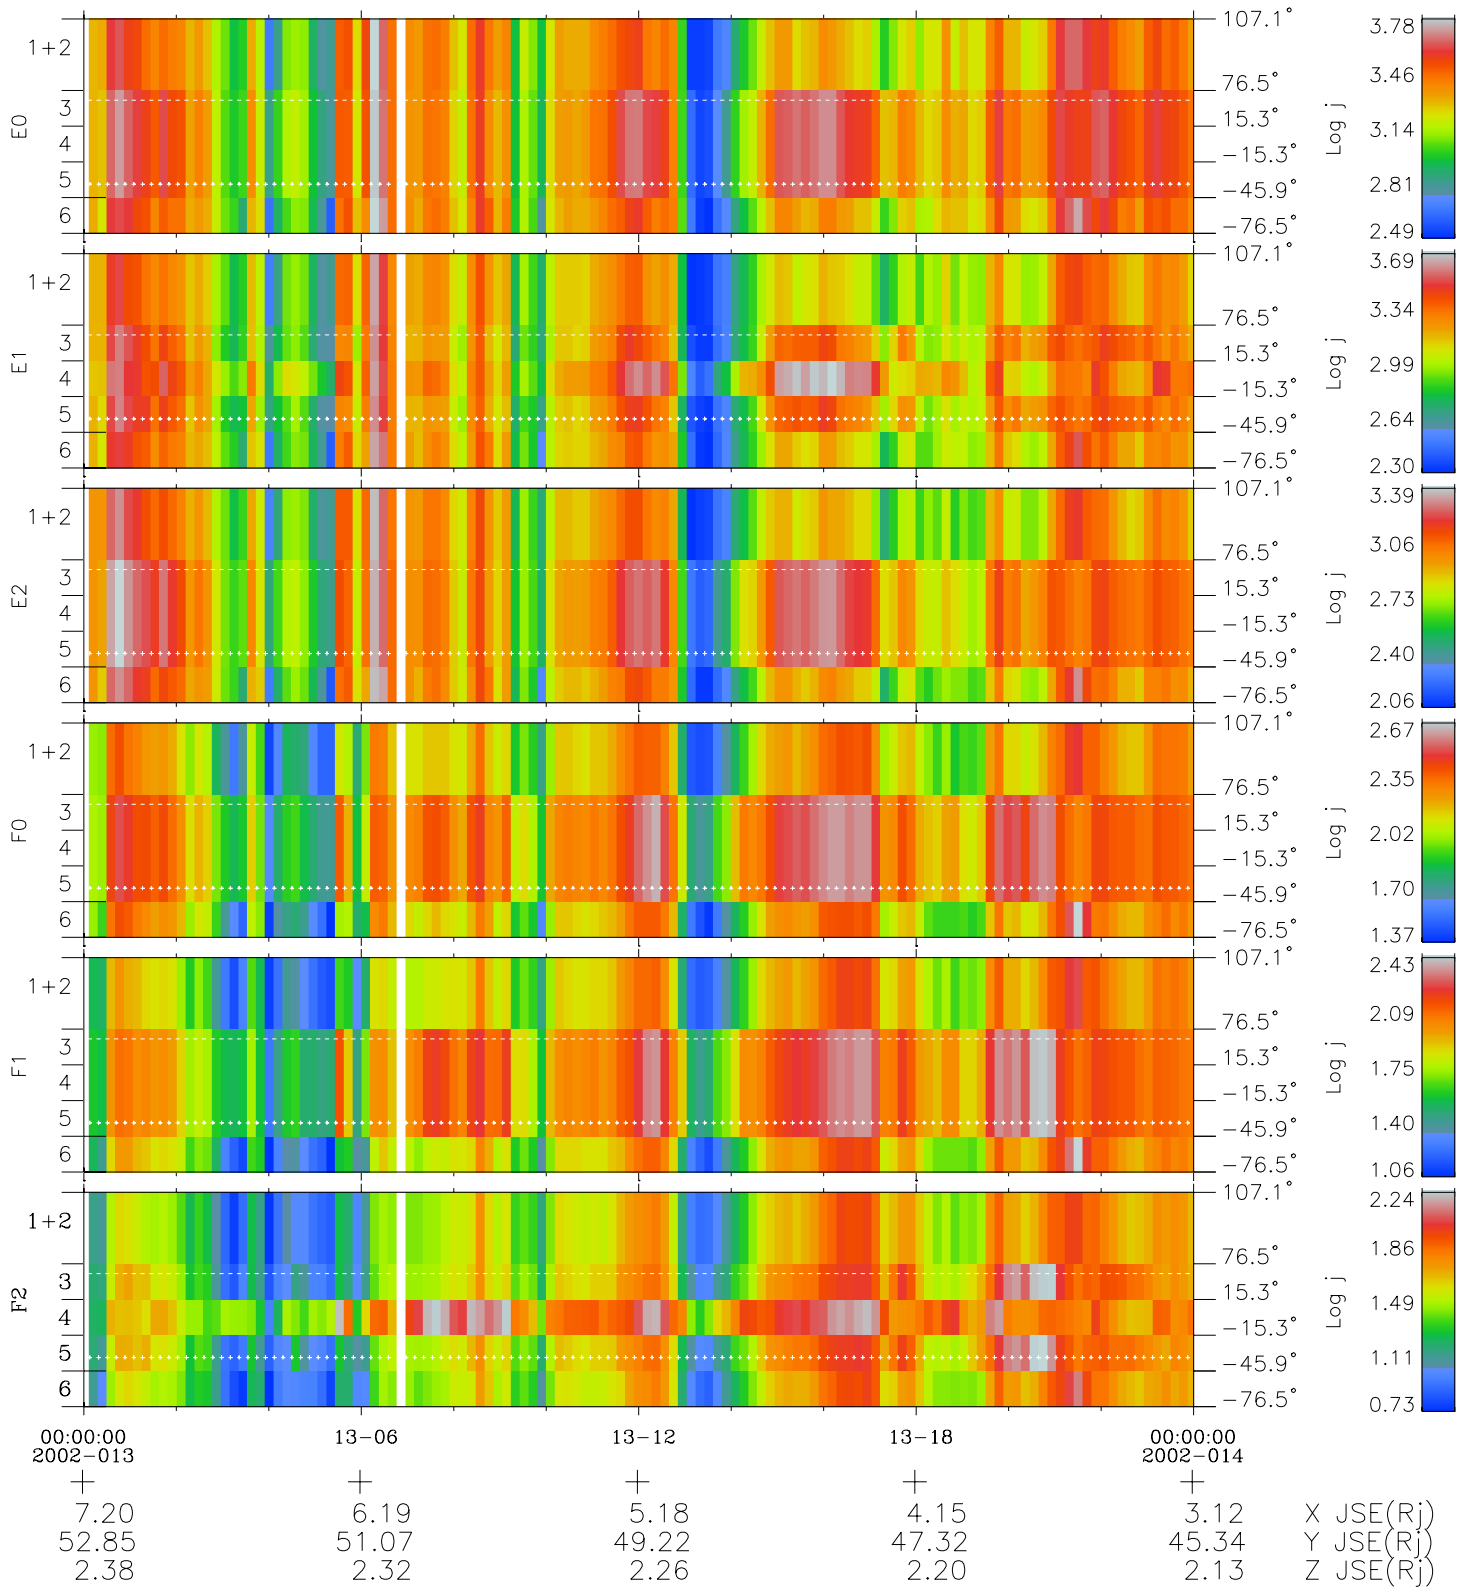

# Galileo EPD Real Elevation Anisotropies 02013

Software Version: RTELEV\_FLUX V 1.20  
 Data Production: 15-00-02  
 Plot Production: Tue Jan 15 02:29:06 2002  
 Color File: wondr3  
 Geofactor File: 1.1

- ◇ = Jupiter look direction
- = Corotation look direction