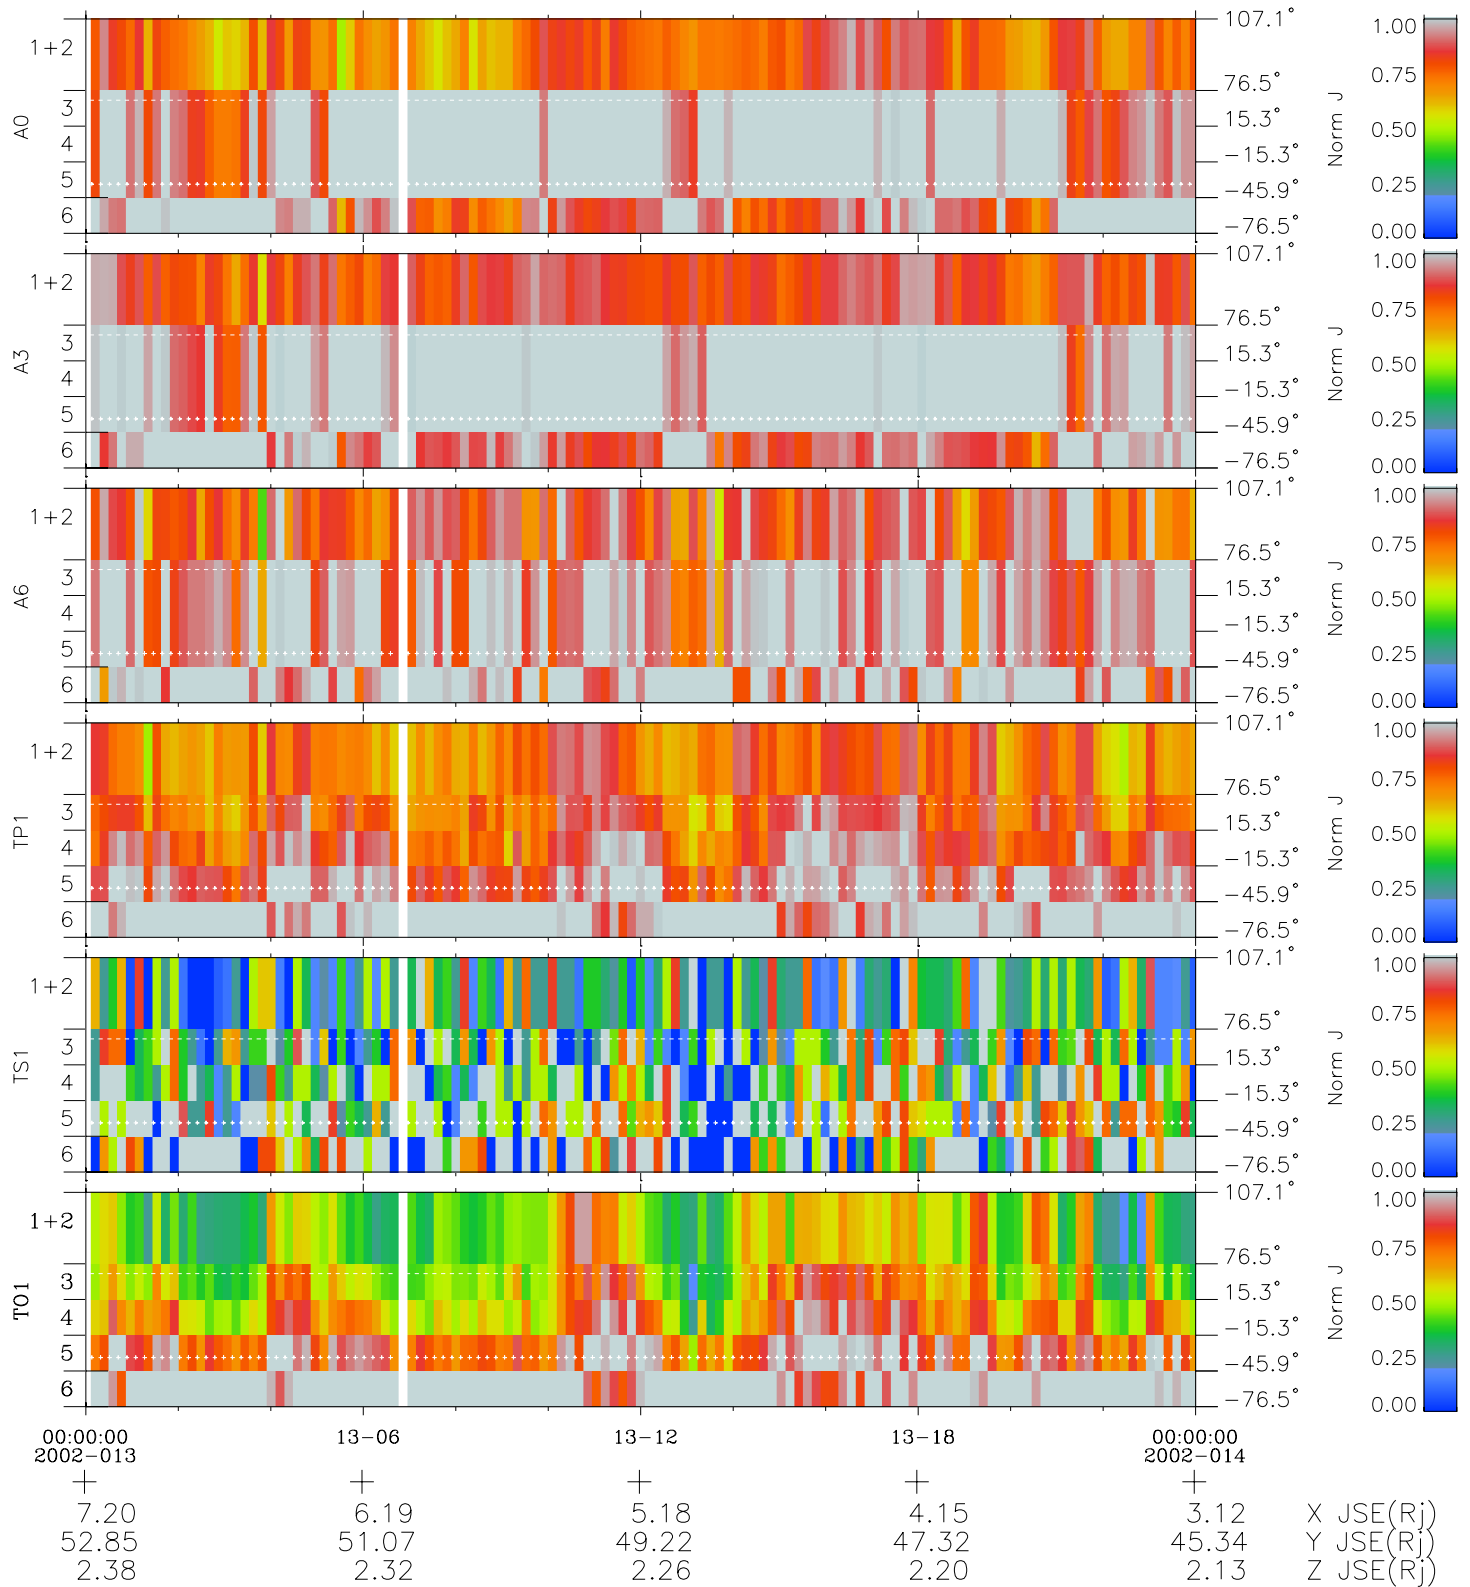

# Galileo EPD Real Elevation Anisotropies 02013

Software Version: RTELEV\_NORM V 1.20  
 Data Production: 15-00-02  
 Plot Production: Tue Jan 15 02:29:12 2002  
 Color File: wondr3  
 Geofactor File: 1.1

- ◇ = Jupiter look direction
- = Corotation look direction