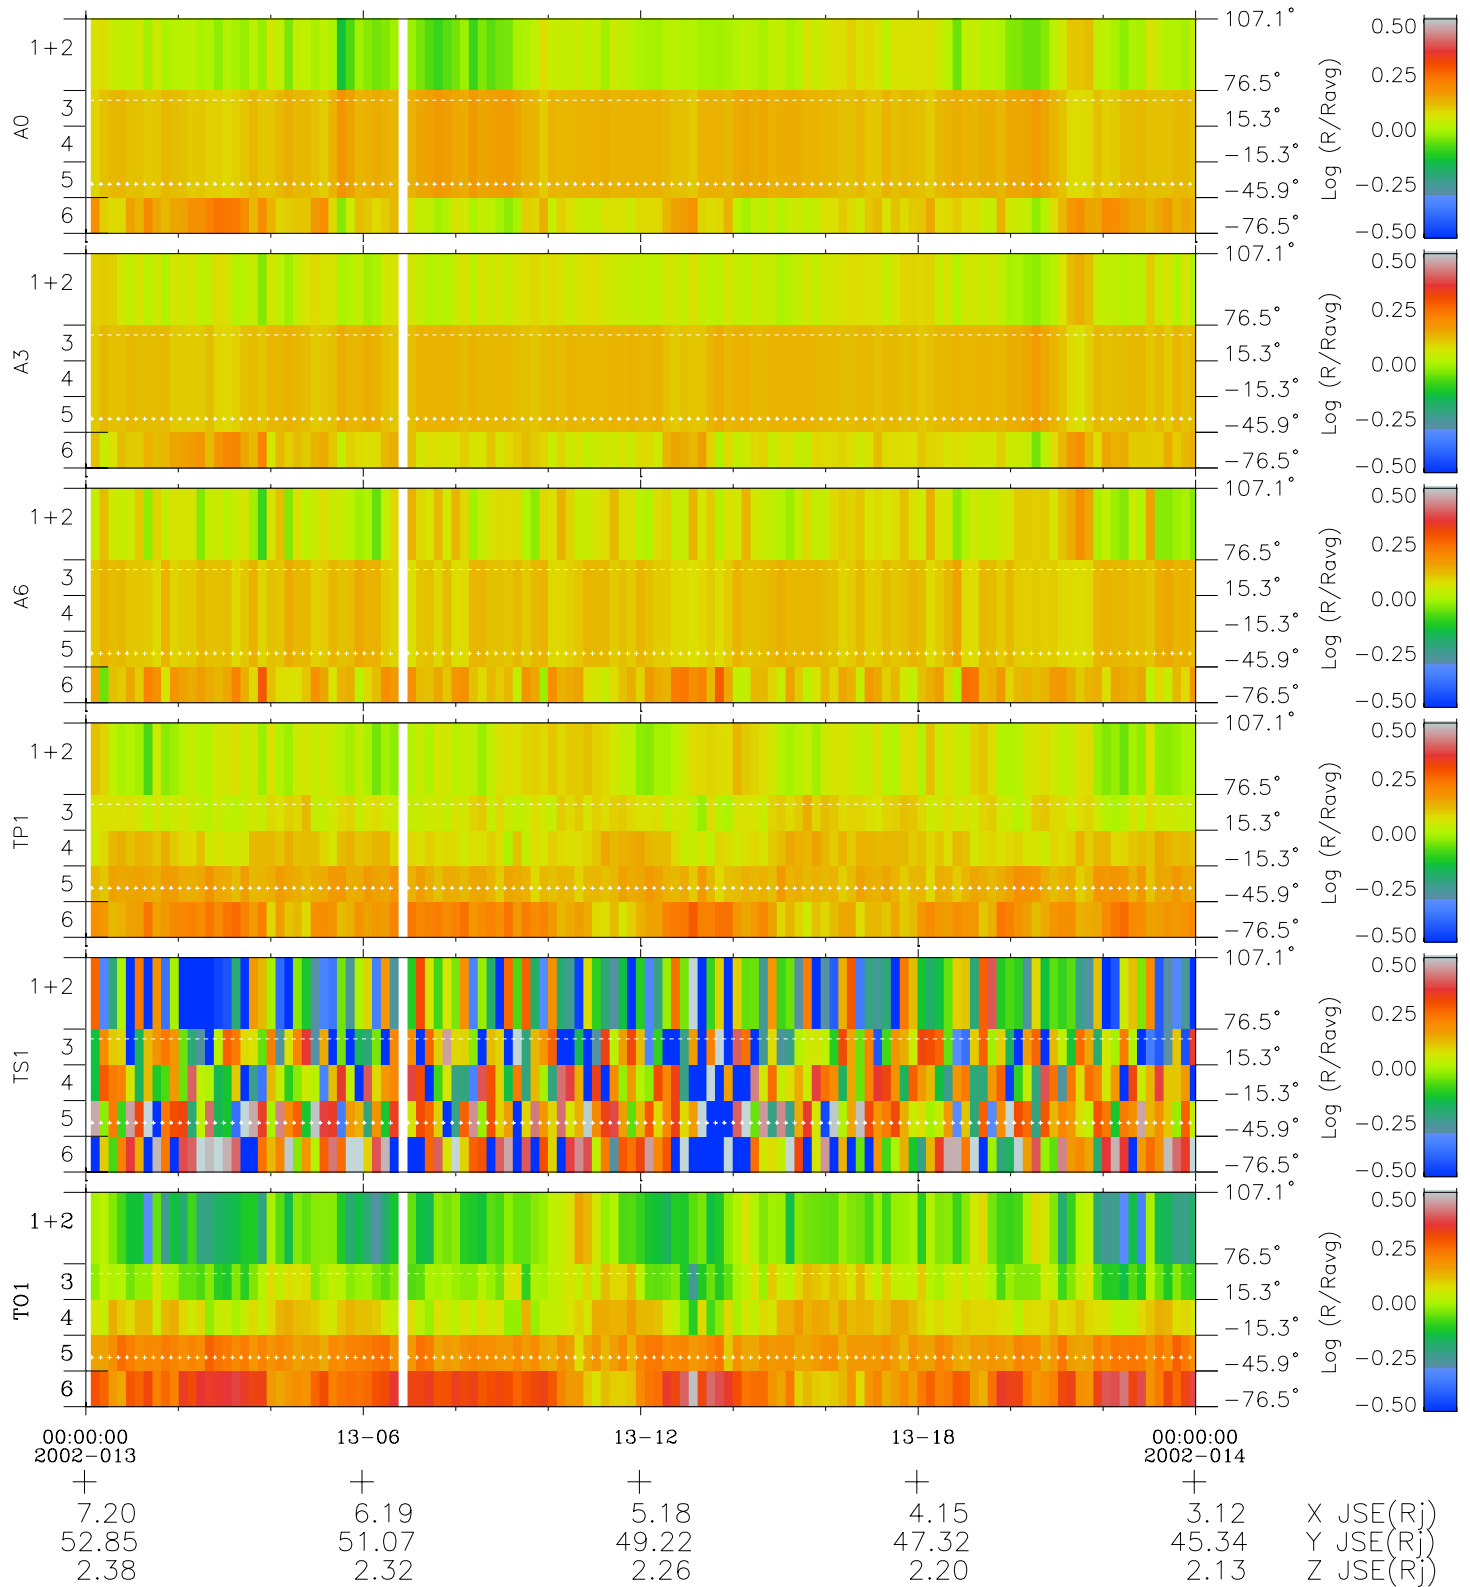

Galileo EPD Real Elevation Anisotropies 02013

Software Version: RTELEV_MEAN V 1.20
 Data Production: 15-00-02
 Plot Production: Tue Jan 15 02:28:52 2002
 Color File: wondr3
 Geofactor File: 1.1

- ◇ = Jupiter look direction
- = Corotation look direction