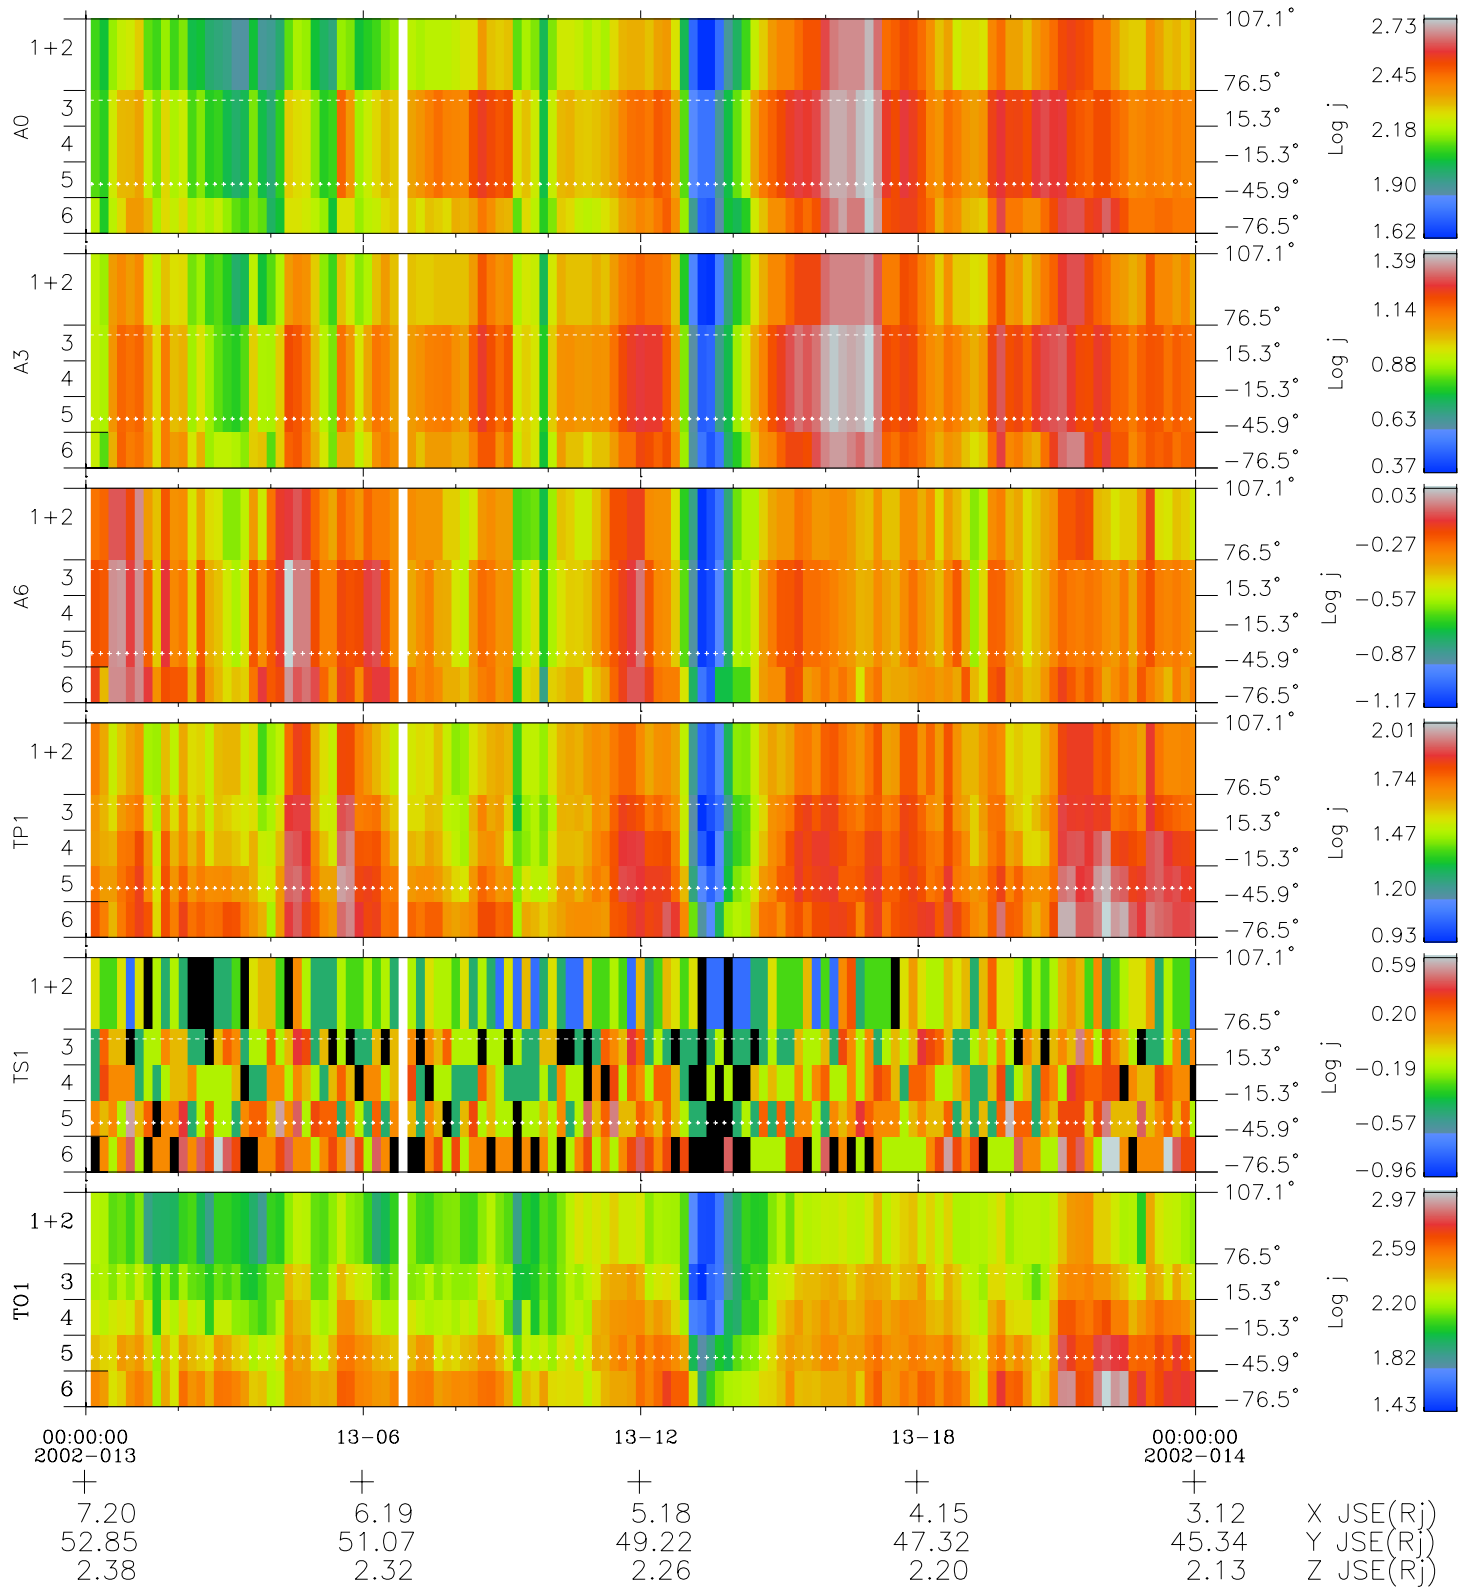

Galileo EPD Real Elevation Anisotropies 02013

Software Version: RTELEV_FLUX V 1.20
Data Production: 15-00-02
Plot Production: Tue Jan 15 02:29:02 2002
Color File: wondr3
Geofactor File: 1.1

- ◇ = Jupiter look direction
- = Corotation look direction