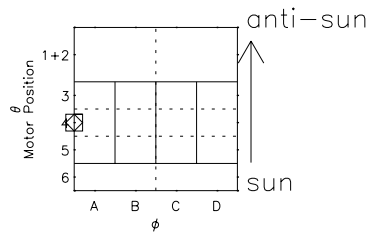

Galileo EPD Real Time Azimuth Anisotropies 02013

Software Version: RTAZIM_MEAN V 1.20
Data Production: 15-00-02
Plot Production: Tue Jan 15 02:29:27 2002
Color File: wondr3
Geofactor File: 1.1

◇ = Jupiter look direction
□ = Corotation look direction