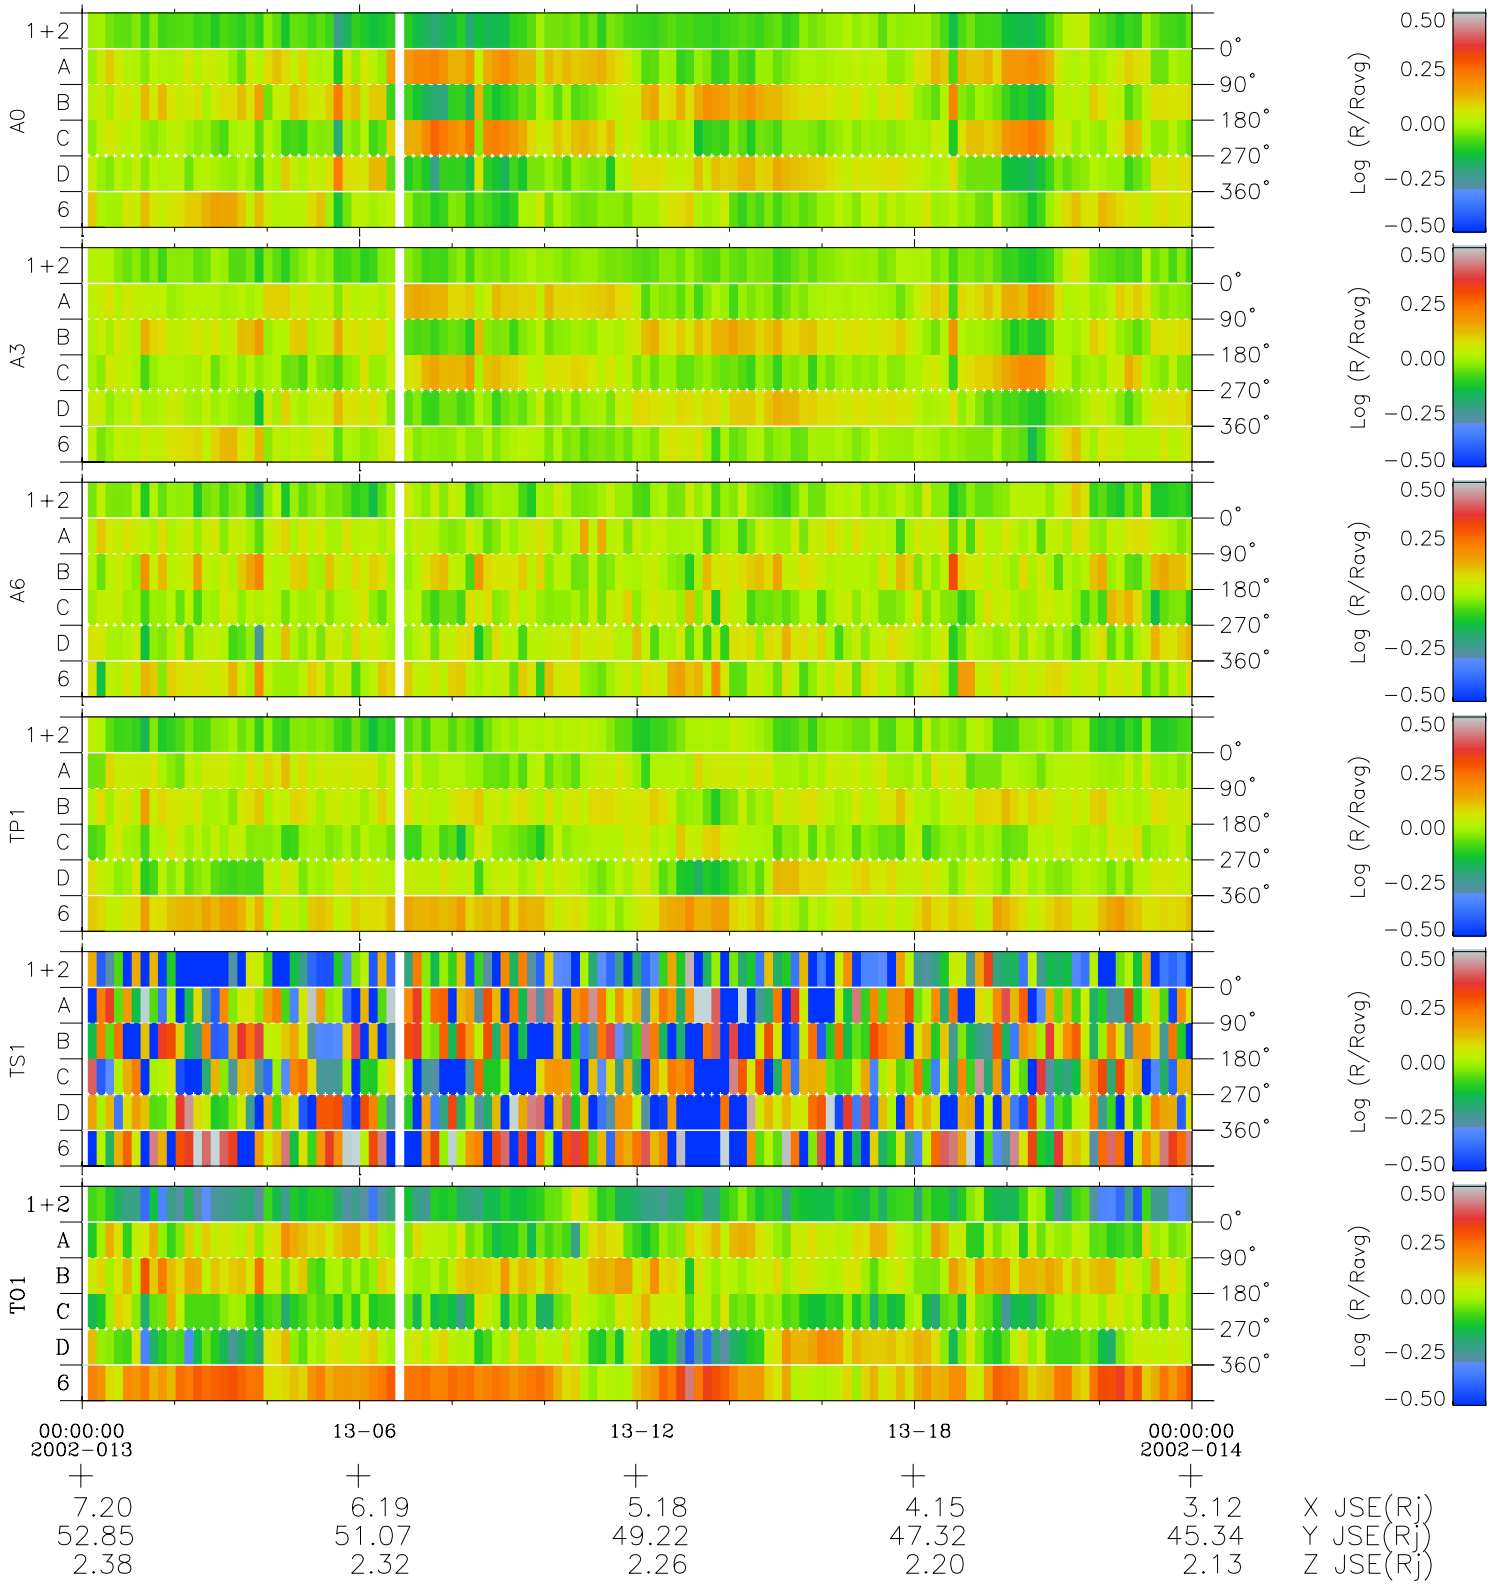

Galileo EPD Real Time Azimuth Anisotropies 02013

Software Version: RTAZIM_MEAN V 1.20
Data Production: 15-00-02
Plot Production: Tue Jan 15 02:29:22 2002
Color File: wondr3
Geofactor File: 1.1

◇ = Jupiter look direction
□ = Corotation look direction