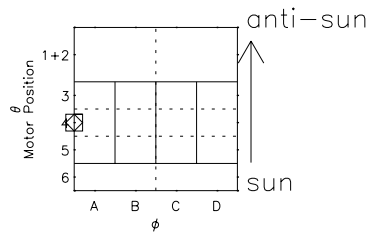

Galileo EPD Real Time Azimuth Anisotropies 02013

Software Version: RTAZIM_MEAN V 1.20
Data Production: 15-00-02
Plot Production: Tue Jan 15 02:29:22 2002
Color File: wondr3
Geofactor File: 1.1

◇ = Jupiter look direction
□ = Corotation look direction