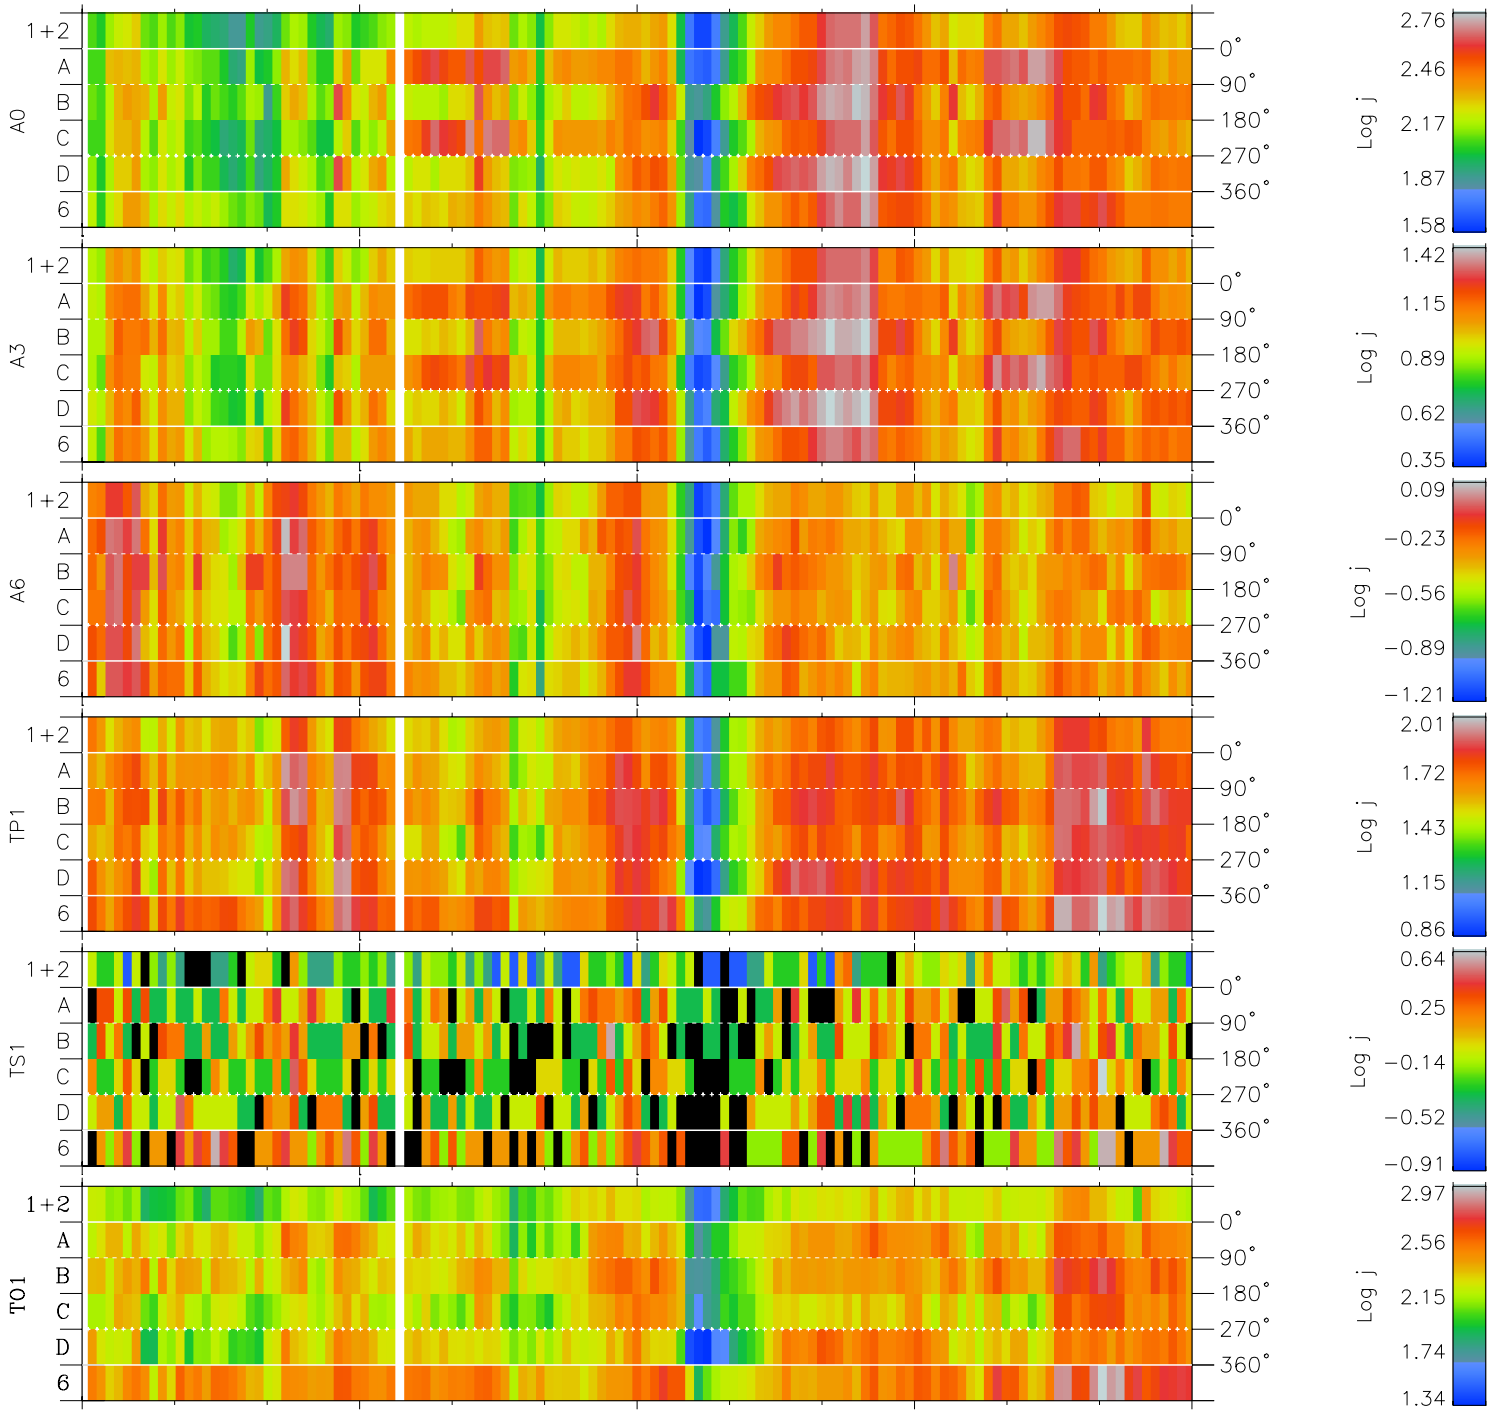

Galileo EPD Real Time Azimuth Anisotropies 02013

Software Version: RTAZIM_FLUX V 1.20
 Data Production: 15-00-02
 Plot Production: Tue Jan 15 02:29:32 2002
 Color File: wondr3
 Geofactor File: 1.1

00:00:00 2002-01-13	13-06	13-12	13-18	00:00:00 2002-01-14	X JSE(R_j)	Y JSE(R_j)	Z JSE(R_j)
+	+	+	+	+			
7.20	6.19	5.18	4.15	3.12			
52.85	51.07	49.22	47.32	45.34			
2.38	2.32	2.26	2.20	2.13			

- ◇ = Jupiter look direction
- = Corotation look direction